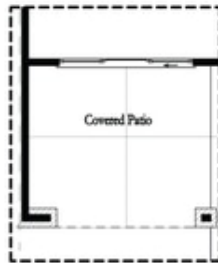

Deluxe Opt Sliding Door