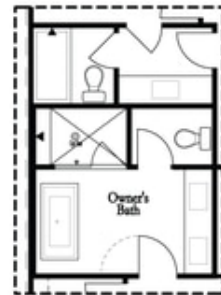

PRICED AT
\$850,475

 2155 Sq Ft

 3 Beds

 2.5 Baths

 2 Car Garage

 3.0 Story

Elevate your life in 2023 with a new home by The Providence Group and \$5,000 towards closing cost! This **END UNIT** it waiting for you!!!! Only 2 **END UNIT**'s **REMAIN** of the **BEDFORD** floorplan! Flex Space on Terrace Level leads right to the **OUTDOOR COVERED PATIO** with **OUTDOOR FIREPLACE** and front fenced in yard! Awesome space for entertaining. Stroll upstairs to the **OPEN CONCEPT** living on the main floor with tall 10' ceilings, walk-in pantry, sunroom that has access to the deck off the rear. Catch some sunrays! **NAVY AND WHITE DESIGN PACKAGE**. So classic! Fireplace in Family Room for those few cold Georgia nights with beautiful white painted brick surround. Step on up to the 3rd floor featuring an oversized Owner's Suite in the front w/large walk-in closet. Large shower offering 3 plumbing fixtures with double vanity in Owner's Bath with **FREE STANDING TUB!**. Two bedrooms in the rear of the home can both access the 2nd deck and enjoy some sunshine! Tons of windows throughout letting in lots of natural light. This home even has extra storage for all your goodies. 3-Story Brick Exterior with 2-car garage and driveway long enough for 2 more cars. Come be a ...

Deluxe Opt Fenced In Patio

Deluxe Opt Linear Fireplace (Left Side)

Deluxe Opt Fireplace (Left Side)

Deluxe Opt Linear Fireplace (Right Side)

Deluxe Opt Fireplace (Right Side)

Deluxe Opt 2-Story Deck

Deluxe Opt Walk-Through Shower