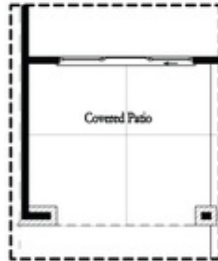

Deluxe Opt Sliding Door