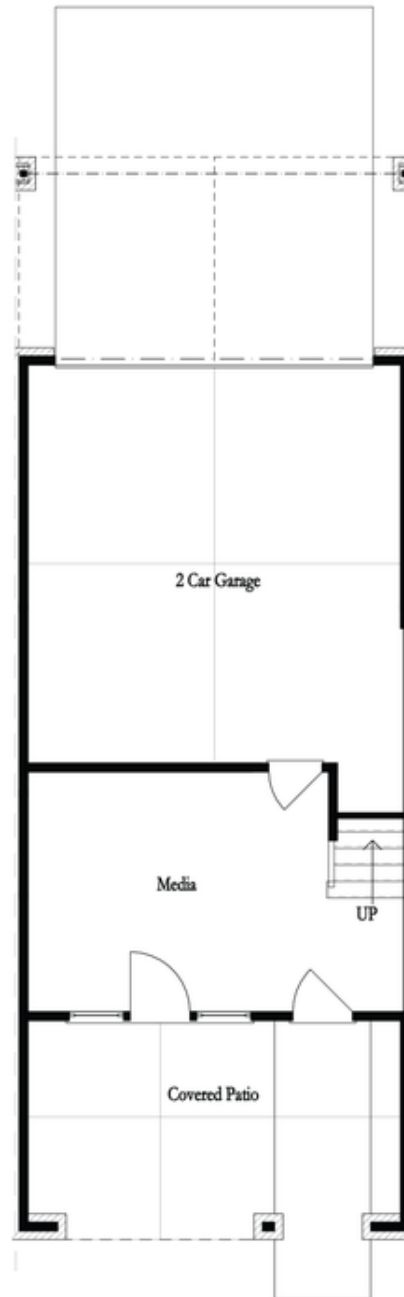

Want to Know More
About This Home?

CONTACT OUR COMMUNITY SALES MANAGER
Call Us @ 470.436.2641