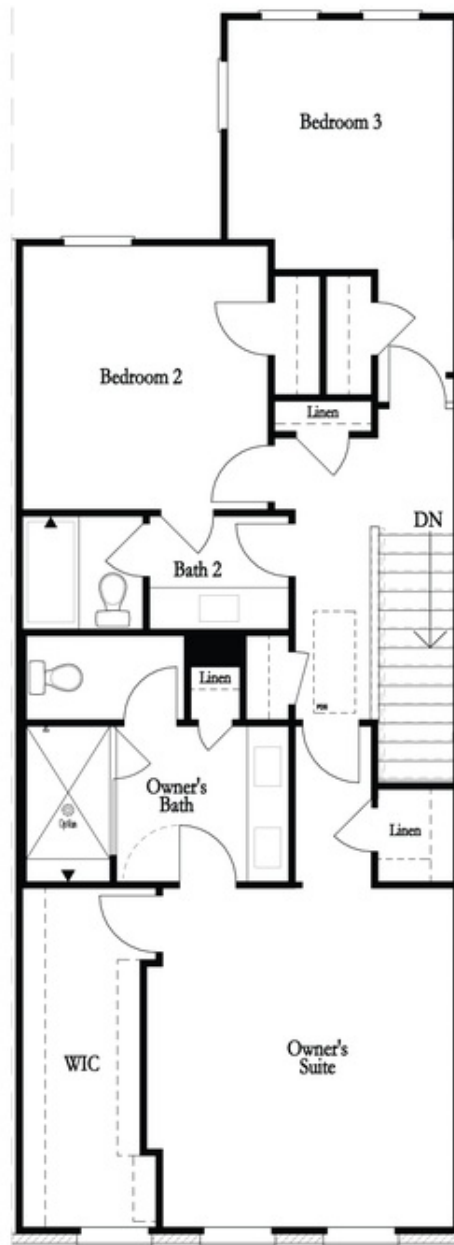

Want to Know More
About This Home?

CONTACT OUR COMMUNITY SALES MANAGER
Call Us @ 470.436.2641