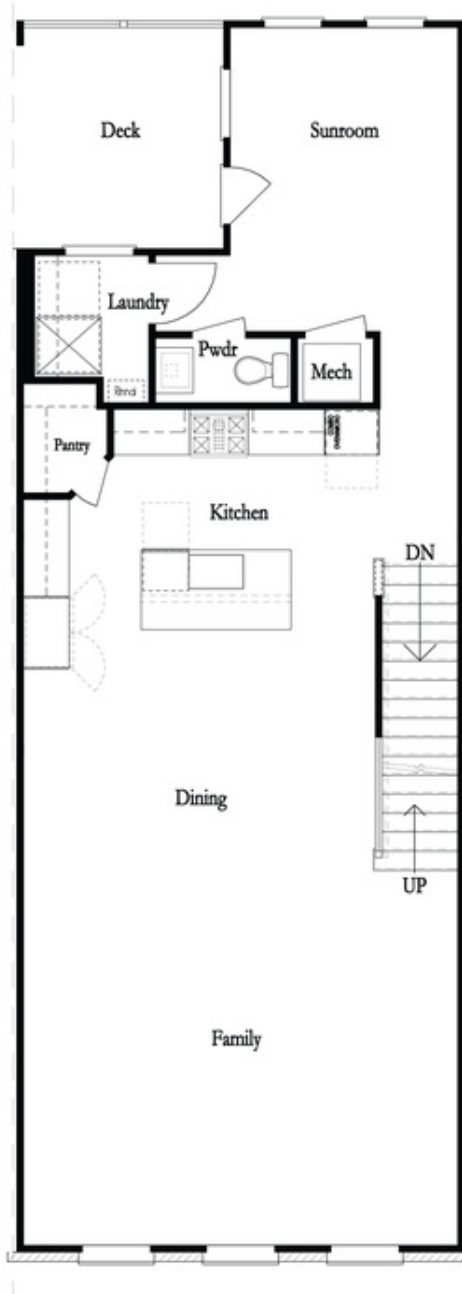

Want to Know More
About This Home?

CONTACT OUR COMMUNITY SALES MANAGER
Call Us @ 470.436.2641