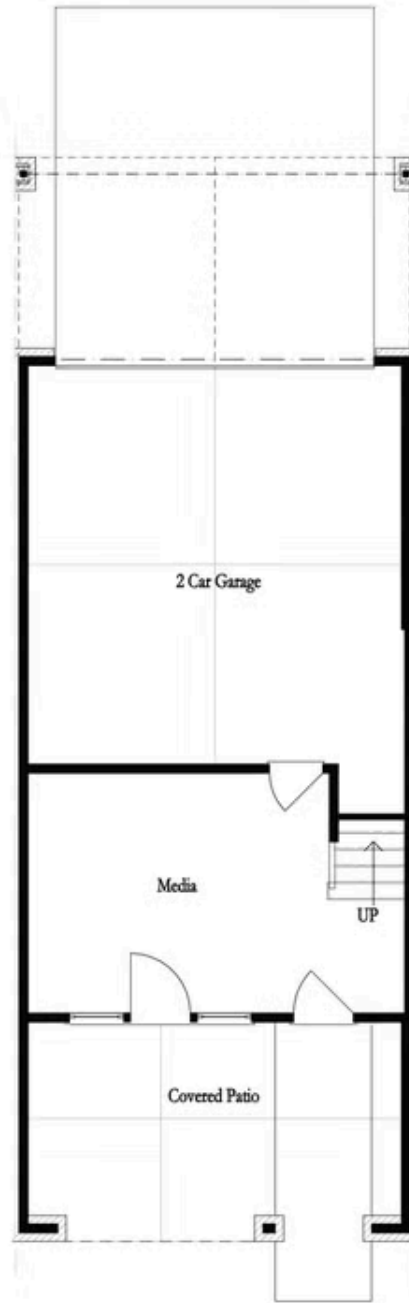

Want to Know More
About This Home?

CONTACT OUR COMMUNITY SALES MANAGER
Call Us @ 470.436.2641