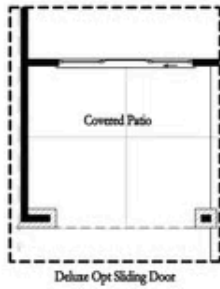

Deluxe Opt Sliding Door