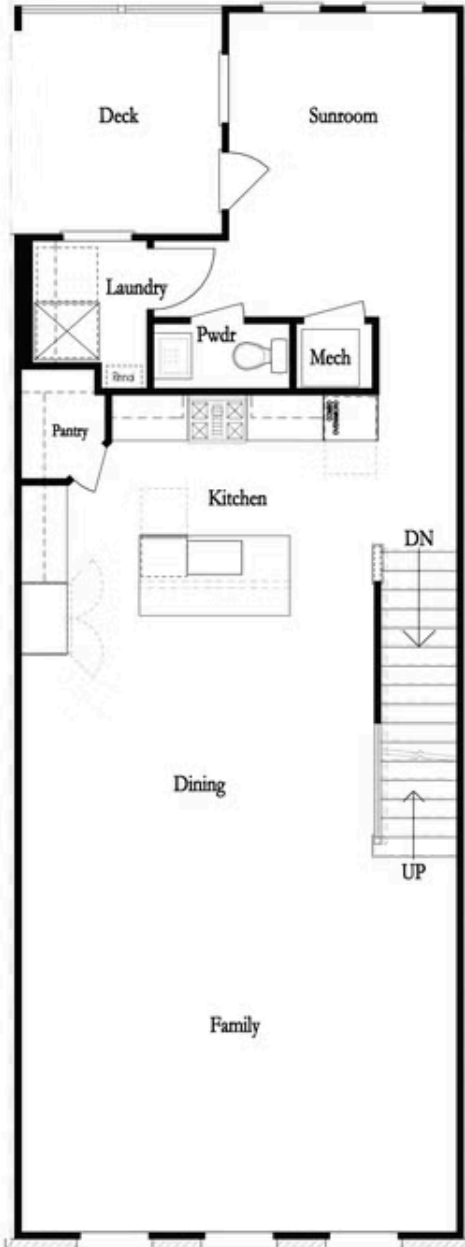

Want to Know More
About This Home?

CONTACT OUR COMMUNITY SALES MANAGER
Call Us @ 470.436.2641