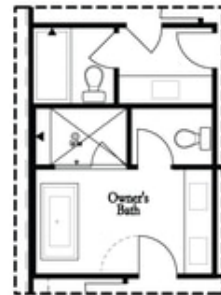

PRICED AT
\$831,120

 2155 Sq Ft

 3 Beds

 2.5 Baths

 2 Car Garage

 3.0 Story

Elevate your life in 2023! New Year New Price plus \$20k anyway you want on all contracts written before 2/28/2023 and close 3/31/2023. See agents for details. **END UNIT!** You're the first to be a part of our newest tree-lined Atley gated community in Downtown Alpharetta offering a pool, neighborhood garden, dog park and Alpha Loop running right through the community. This new floorplan is just what you need! 3-Story Brick Exterior with 2-car garage and driveway long enough for 2 more cars. Front door entry leading to a great covered patio where you can put your favourite decorative plants and rocking chairs and TV set up too! **OUTDOOR BRICK FIREPLACE!** Media Room on Terrace Level can be decorated and used as anything you desire featuring a 3-panel glass sliding door for maximum natural light. Open concept living on the main floor with 10' ceilings, walk-in pantry, sunroom that has access to the deck off the rear. Kitchen has all white cabinets with driftwood island along with Cambria Luxury Countertops. Black Matte hardware throughout. **HARDWOODS THROUGHOUT!** Fireplace in Family Room for those few cold Georgia nights with white painted shiplap surround. 3rd floor features oversized Owner's Suite in the front ...

Deluxe Opt Fenced In Patio

Deluxe Opt Linear Fireplace (Left Side)

Deluxe Opt Fireplace (Left Side)

Deluxe Opt Linear Fireplace (Right Side)

Deluxe Opt Fireplace (Right Side)

Deluxe Opt 2-Story Deck

Deluxe Opt Walk-Through Shower