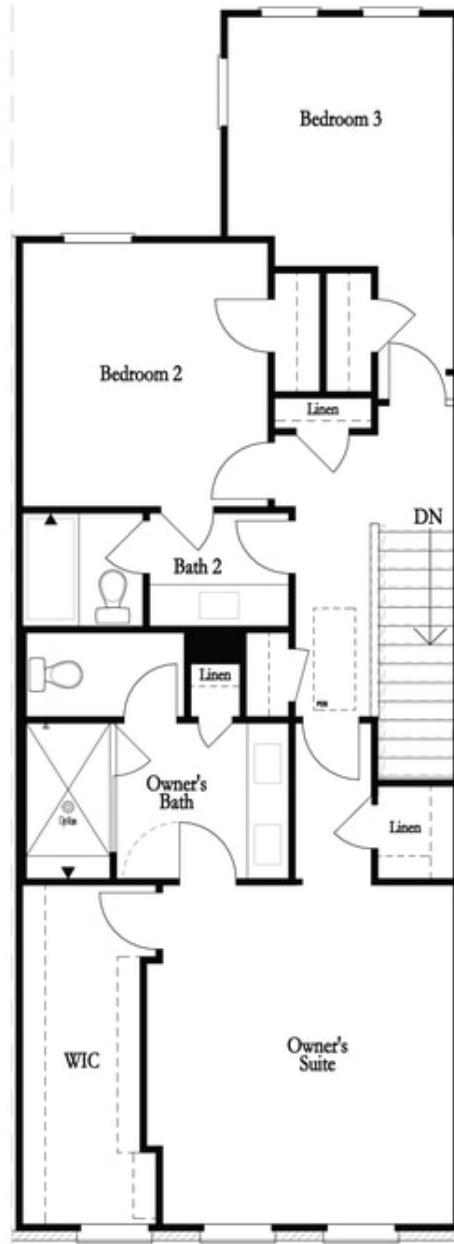

**Want to Know More
About This Home?**

CONTACT OUR COMMUNITY SALES MANAGER
Call Us @ 470.436.2641