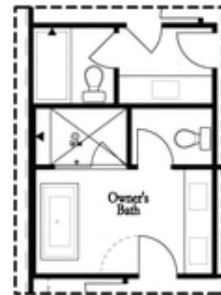

PRICED AT
\$811,400

 2155 Sq Ft

 3 Beds

 2.5 Baths

 2 Car Garage

 3.0 Story

Spring Into Savings with \$10K towards closing costs. Offer only available on contracts written by April 30, 2023 when financing with one of Seller's 4 preferred lenders. Ready for **QUICK MOVE IN! AWESOME UPGRADES!** With an **OUTDOOR FIREPLACE** on the covered patio and slider doors that lead to Terrace Media Room, this is the perfect spot for entertaining guests!!! Kitchen has all White cabinets with Slate island along and Cambria Luxury Countertops. Open concept living on the main floor with 10' ceilings, walk-in pantry, sunroom that has access to the deck off the rear. The Family Room has a cozy fireplace with beautiful White Shiplap Surround. **HARDWOODS THROUGHOUT!** Head to the 3rd floor where you will find an oversized Owner's Suite in the front w/large walk-in closet. Owners bath has a mega shower offering 3 plumbing fixtures and a double vanity. Two secondary bedrooms have a shared bath and both bedrooms have access to the upper deck. Tons of windows throughout letting in lots of natural light. You will be delighted with all the storage this home has. 3-Story Brick Exterior with 2-car garage and driveway long enough for 2 more cars. Front fenced in landscaped yard HOA maintained for some ...

Deluxe Opt Fenced In Patio

Deluxe Opt Linear Fireplace (Left Side)

Deluxe Opt Fireplace (Left Side)

Deluxe Opt Linear Fireplace (Right Side)

Deluxe Opt Fireplace (Right Side)

Deluxe Opt 2-Story Deck

Deluxe Opt Walk-Through Shower