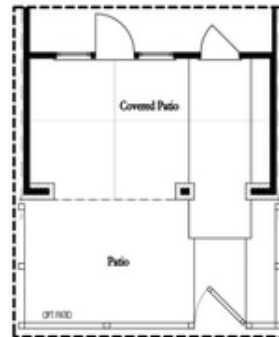

Deluxe Opt Fenced In Patio