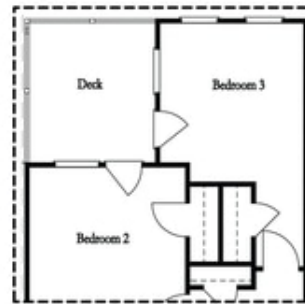

PRICED AT
\$811,400

 2155 Sq Ft

 3 Beds

 2.5 Baths

 2 Car Garage

 3.0 Story

Spring Into Savings with \$10K towards closing costs. Offer only available on contracts written by April 30, 2023 when financing with one of Seller's 4 preferred lenders. Ready for **QUICK MOVE IN! AWESOME UPGRADES!** With an **OUTDOOR FIREPLACE** on the covered patio and slider doors that lead to Terrace Media Room, this is the perfect spot for entertaining guests!!! Kitchen has all White cabinets with Slate island along and Cambria Luxury Countertops. Open concept living on the main floor with 10' ceilings, walk-in pantry, sunroom that has access to the deck off the rear. The Family Room has a cozy fireplace with beautiful White Shiplap Surround. **HARDWOODS THROUGHOUT!** Head to the 3rd floor where you will find an oversized Owner's Suite in the front w/large walk-in closet. Owners bath has a mega shower offering 3 plumbing fixtures and a double vanity. Two secondary bedrooms have a shared bath and both bedrooms have access to the upper deck. Tons of windows throughout letting in lots of natural light. You will be delighted with all the storage this home has. 3-Story Brick Exterior with 2-car garage and driveway long enough for 2 more cars. Front fenced in landscaped yard HOA maintained for some ...

Deluxe Opt Fenced In Patio

Deluxe Opt Linear Fireplace (Left Side)

Deluxe Opt Fireplace (Left Side)

Deluxe Opt Linear Fireplace (Right Side)

Deluxe Opt Fireplace (Right Side)

Deluxe Opt 2-Story Deck

Deluxe Opt Walk-Through Shower