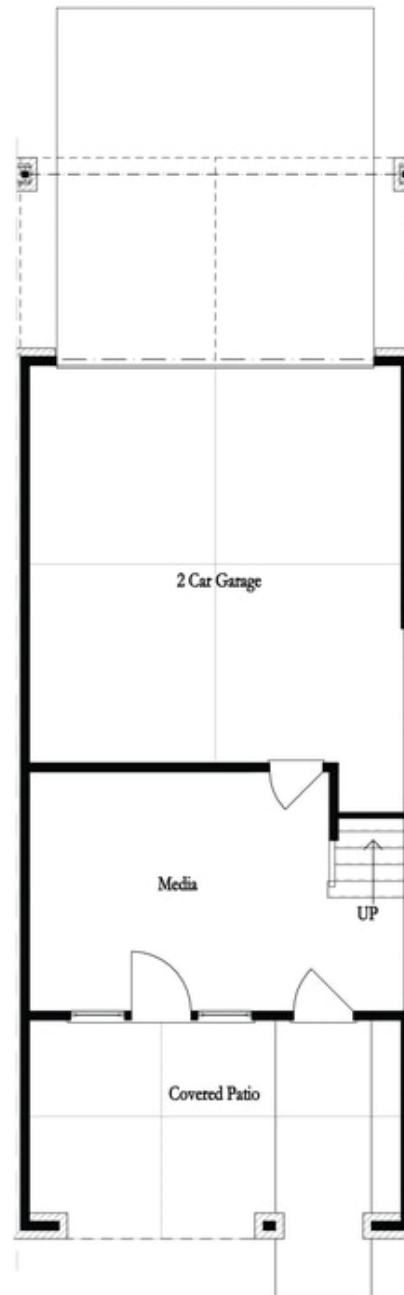

**Want to Know More
About This Home?**

CONTACT OUR NEW HOME NAVIGATOR
Call Us @ 470.436.2641