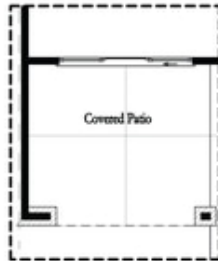

Deluxe Opt Sliding Door