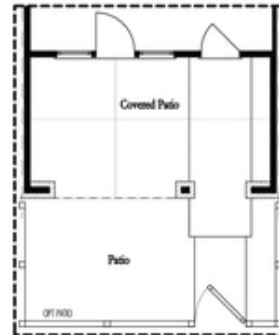

Deluxe Opt Fenced In Patio