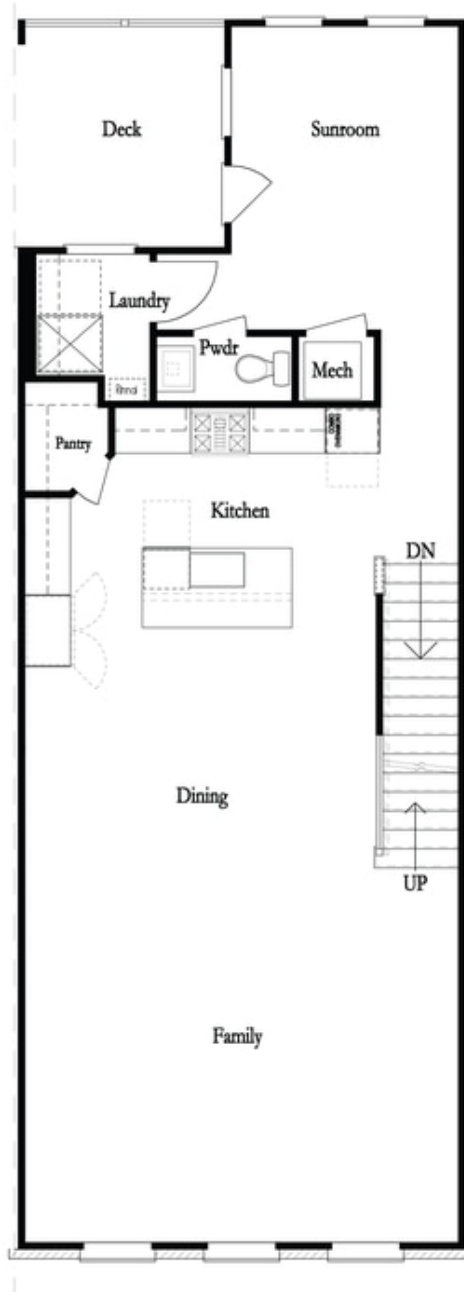

**Want to Know More
About This Home?**

CONTACT OUR NEW HOME NAVIGATOR
Call Us @ 470.436.2641