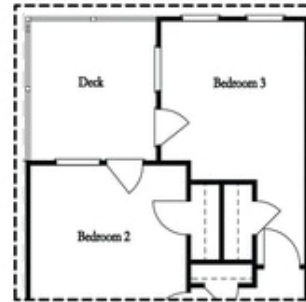

PRICED AT  
**\$842,900**

 2155 Sq Ft

 3 Beds

 2.5 Baths

 2 Car Garage

 3.0 Story

You will love this END UNIT Bedford floorplan! You are welcomed with a BEAUTIFUL OUTDOOR COVERED PATIO that has triple sliding doors and a covered FIREPLACE. Terrace Level entry into a large room that can be used however you choose - Media/Game/Office/Exercise Room. Head to the 2nd floor to find the open concept living area with 10' ceilings, walk-in pantry & a sunroom that has access to the deck off the rear. The amazing Kitchen has all White cabinets with Luxe Gold hardware, Driftwood island, Cambria Countertops and FARMHOUSE SINK!! The gold lighting fixtures are a beautiful design element. The Family Room offers a gas Fireplace with beautiful White Shiplap Surround hung vertically adding a beautiful focal point in the home. HARDWOODS THROUGHOUT! Tons of windows letting in lots of natural light. The 3rd floor features an oversized Owner's Suite in the front w/LARGE WALK-IN CLOSET. The owners bath includes an extra large tiled shower with a drying area. Two bedrooms in the rear of the home can both access the 2nd deck and enjoy some sunshine! You will love all the storage this home has to offer. 3-Story Brick Exterior with 2-car garage and driveway long enough for 2 ...

Deluxe Opt Sliding Door

Deluxe Opt Patio Fireplace

Deluxe Opt Fenced In Patio

Deluxe Opt Linear Fireplace (Left Side)

Deluxe Opt Fireplace (Left Side)

Deluxe Opt Linear Fireplace (Right Side)

Deluxe Opt Fireplace (Right Side)