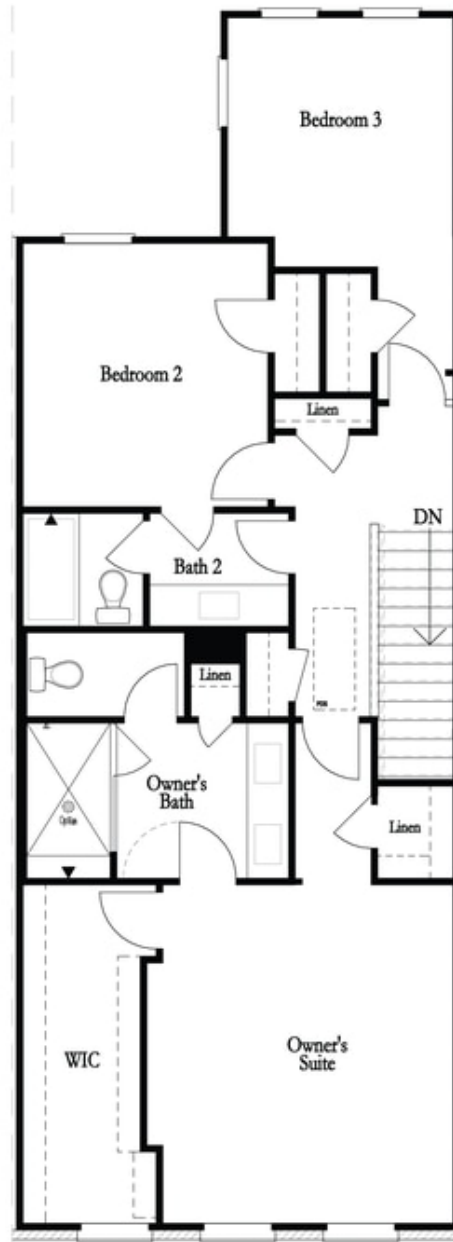

**Want to Know More
About This Home?**

CONTACT OUR NEW HOME NAVIGATOR
Call Us @ 470.436.2641