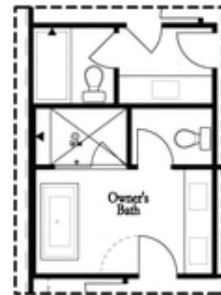

PRICED AT  
**\$842,900**

 2155 Sq Ft

 3 Beds

 2.5 Baths

 2 Car Garage

 3.0 Story

You will love this END UNIT Bedford floorplan! You are welcomed with a BEAUTIFUL OUTDOOR COVERED PATIO that has triple sliding doors and a covered FIREPLACE. Terrace Level entry into a large room that can be used however you choose - Media/Game/Office/Exercise Room. Head to the 2nd floor to find the open concept living area with 10' ceilings, walk-in pantry & a sunroom that has access to the deck off the rear. The amazing Kitchen has all White cabinets with Luxe Gold hardware, Driftwood island, Cambria Countertops and FARMHOUSE SINK!! The gold lighting fixtures are a beautiful design element. The Family Room offers a gas Fireplace with beautiful White Shiplap Surround hung vertically adding a beautiful focal point in the home. HARDWOODS THROUGHOUT! Tons of windows letting in lots of natural light. The 3rd floor features an oversized Owner's Suite in the front w/LARGE WALK-IN CLOSET. The owners bath includes an extra large tiled shower with a drying area. Two bedrooms in the rear of the home can both access the 2nd deck and enjoy some sunshine! You will love all the storage this home has to offer. 3-Story Brick Exterior with 2-car garage and driveway long enough for 2 ...

Deluxe Opt Sliding Door

Deluxe Opt Patio Fireplace

Deluxe Opt Fenced In Patio

Deluxe Opt Linear Fireplace (Left Side)

Deluxe Opt Fireplace (Left Side)

Deluxe Opt Linear Fireplace (Right Side)

Deluxe Opt Fireplace (Right Side)

Deluxe Opt 2-Story Deck

Deluxe Opt Walk-Through Shower

Deluxe Opt Freestanding Tub/Shower Combo

Deluxe Opt Decked Tub/Shower Combo

**Want to Know More  
 About This Home?**

CONTACT OUR COMMUNITY SALES MANAGER  
 Call Us @ 470.436.2641