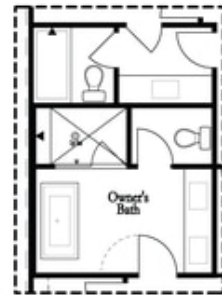

PRICED AT
\$842,900

 2155 Sq Ft

 3 Beds

 2.5 Baths

 2 Car Garage

 3.0 Story

You will love this END UNIT Bedford floorplan! You are welcomed with a BEAUTIFUL OUTDOOR COVERED PATIO that has triple sliding doors and a covered FIREPLACE. Terrace Level entry into a large room that can be used however you choose - Media/Game/Office/Exercise Room. Head to the 2nd floor to find the open concept living area with 10' ceilings, walk-in pantry & a sunroom that has access to the deck off the rear. The amazing Kitchen has all White cabinets with Luxe Gold hardware, Driftwood island, Cambria Countertops and FARMHOUSE SINK!! The gold lighting fixtures are a beautiful design element. The Family Room offers a gas Fireplace with beautiful White Shiplap Surround hung vertically adding a beautiful focal point in the home. HARDWOODS THROUGHOUT! Tons of windows letting in lots of natural light. The 3rd floor features an oversized Owner's Suite in the front w/LARGE WALK-IN CLOSET. The owners bath includes an extra large tiled shower with a drying area. Two bedrooms in the rear of the home can both access the 2nd deck and enjoy some sunshine! You will love all the storage this home has to offer. 3-Story Brick Exterior with 2-car garage and driveway long enough for 2 ...

Deluxe Opt Linear Fireplace (Left Side)

Deluxe Opt Fireplace (Left Side)

Deluxe Opt Linear Fireplace (Right Side)

Deluxe Opt Fireplace (Right Side)

Deluxe Opt 2-Story Deck

Deluxe Opt Walk-Through Shower

Deluxe Opt Freestanding Tub/Shower Combo