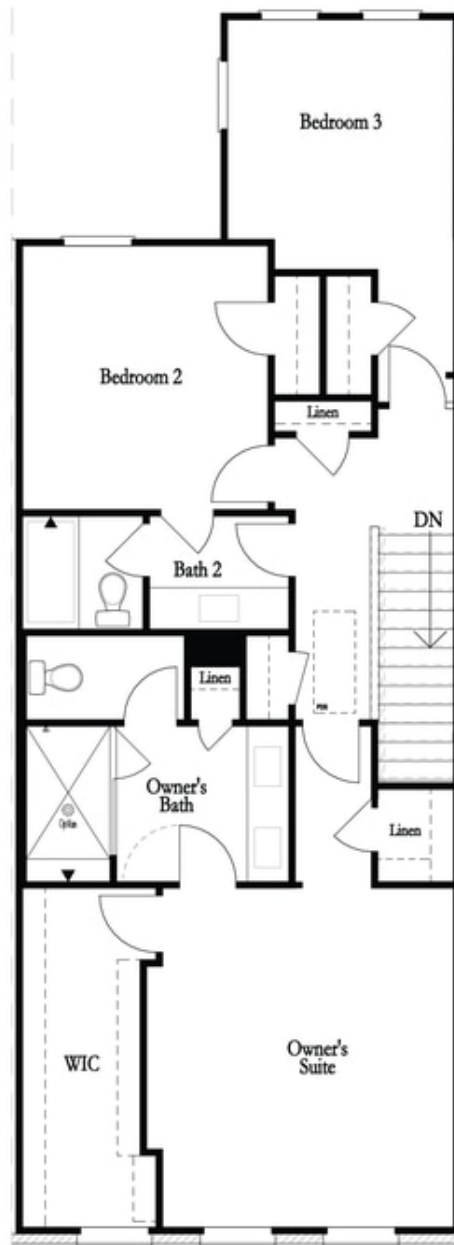

**Want to Know More
About This Home?**

CONTACT OUR COMMUNITY SALES MANAGER
Call Us @ 470.436.2641