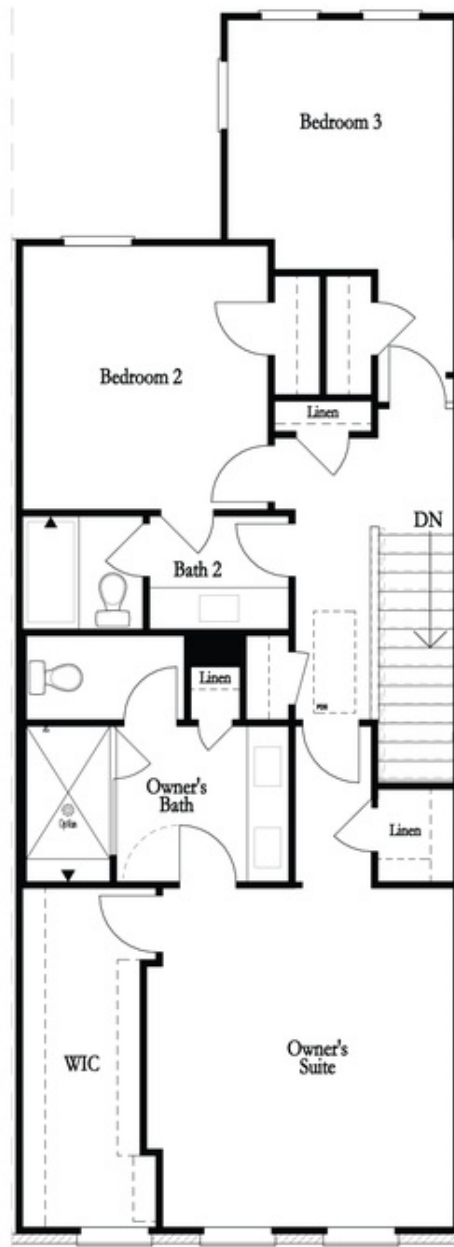

Want to Know More
About This Home?

CONTACT OUR COMMUNITY SALES MANAGER
Call Us @ 470.436.2641