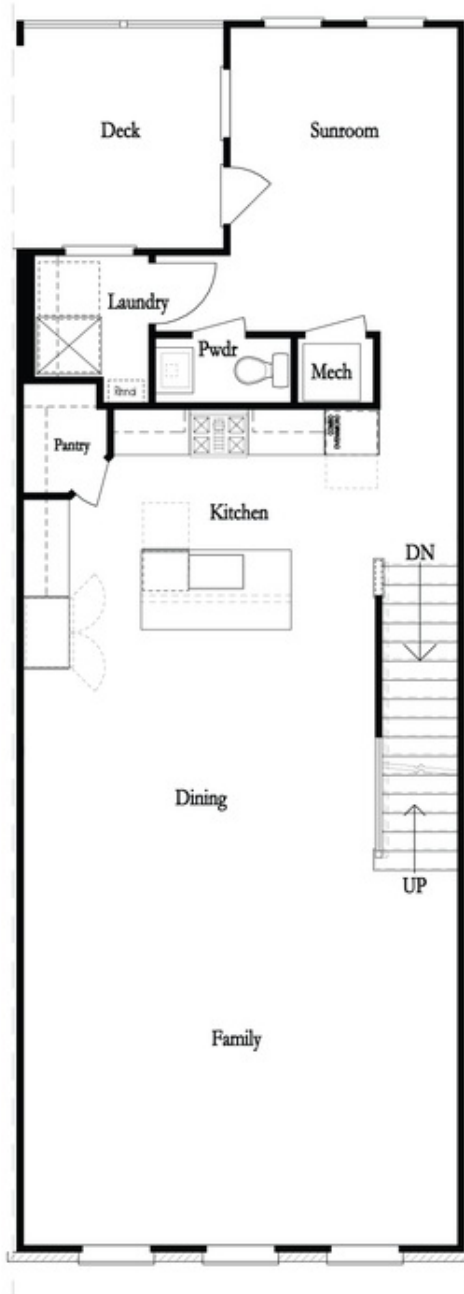

Want to Know More
About This Home?

CONTACT OUR COMMUNITY SALES MANAGER
Call Us @ 470.436.2641