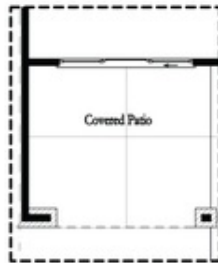

Deluxe Opt Sliding Door