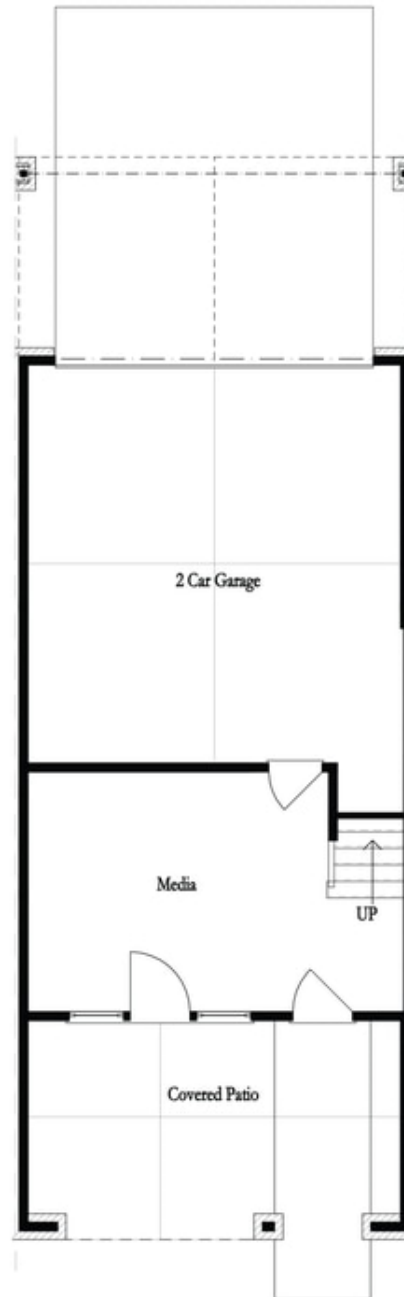

**Want to Know More
About This Home?**

CONTACT OUR COMMUNITY SALES MANAGER
Call Us @ 470.436.2641