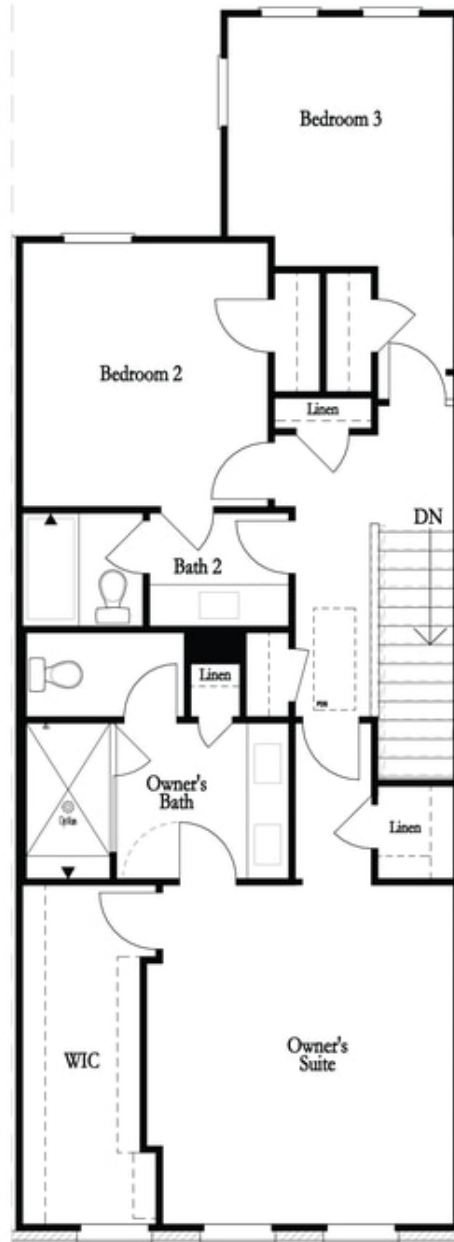

**Want to Know More
About This Home?**

CONTACT OUR COMMUNITY SALES MANAGER
Call Us @ 470.436.2641