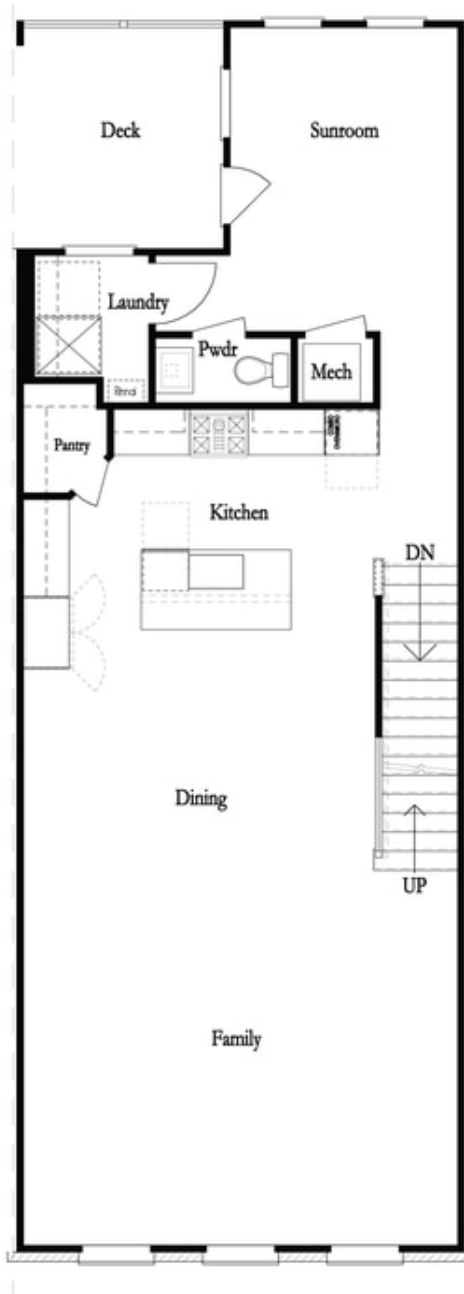

**Want to Know More
About This Home?**

CONTACT OUR COMMUNITY SALES MANAGER
Call Us @ 470.436.2641