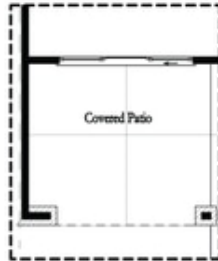

Deluxe Opt Sliding Door