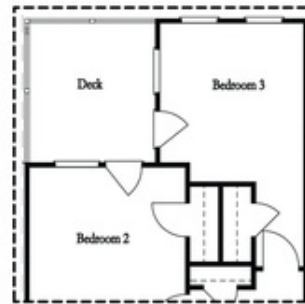

PRICED AT
\$853,715

 **2155 Sq Ft**

 **3 Beds**

 **2.5 Baths**

 **2 Car Garage**

 **3.0 Story**

Elevate your life in 2023 with a new home by The Providence Group and \$5,000 towards closing cost with one of our preferred lenders! **ONLY 7 BEDFORD PLANS REMAIN AT ATLEY BEFORE SELL OUT!!!** Hurry and start enjoying the Downtown Alpharetta lifestyle before this home is gone! **BEAUTIFUL OUTDOOR COVERED PATIO** when entering the front door and **Media Room on Terrace Level with OUTDOOR FIREPLACE!** Main level offers **OPEN CONCEPT LIVING** and cozy **Fireplace in Family Room**. Additionally on the main level is a **sunroom with access leading to a covered deck**. **DRIFTWOOD AND WHITE DESIGN PALLET THROUGHOUT!** 3rd floor features oversized **Owner's Suite w/large walk-in closet**. **HUGE SHOWER** offering 3 plumbing fixtures with double vanity in **Owner's Bath**. Two bedrooms in the rear of the home can both access the **2nd deck** and enjoy some sunshine! Tons of windows throughout letting in lots of natural light. This home even has extra storage for all your goodies. **WALKABLE TO EVERYTHING!** 3-Story Brick Exterior with 2-car garage and driveway long enough for 2 more cars. Front fenced in landscaped yard HOA maintained. Home is due in **Winter 2023**. 1-2-8 Warranty.

Deluxe Opt Linear Fireplace (Left Side)

Deluxe Opt Fireplace (Left Side)

Deluxe Opt Linear Fireplace (Right Side)

Deluxe Opt Fireplace (Right Side)

Deluxe Opt 2-Story Deck

Deluxe Opt Walk-Through Shower

Deluxe Opt Freestanding Tub/Shower Combo