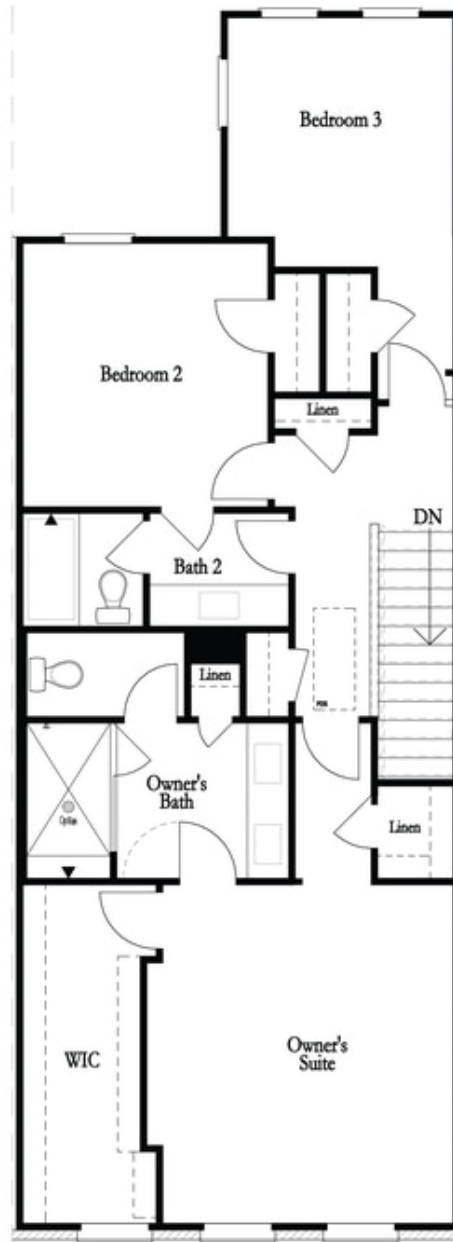

**Want to Know More
About This Home?**

CONTACT OUR NEW HOME NAVIGATOR

NONE

Call Us @ 470.436.2641