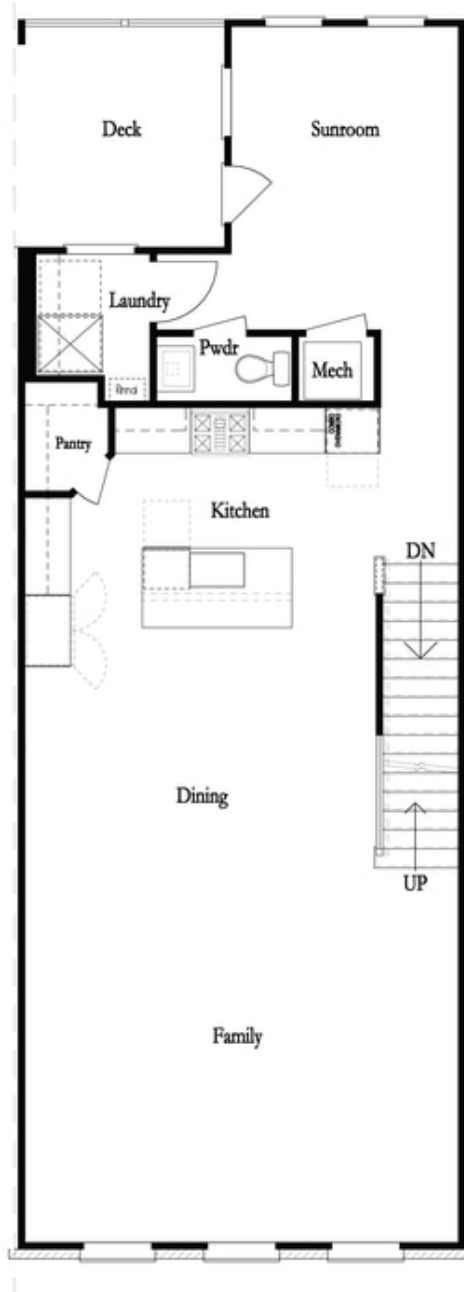

**Want to Know More
About This Home?**

CONTACT OUR NEW HOME NAVIGATOR

NONE

Call Us @ 470.436.2641