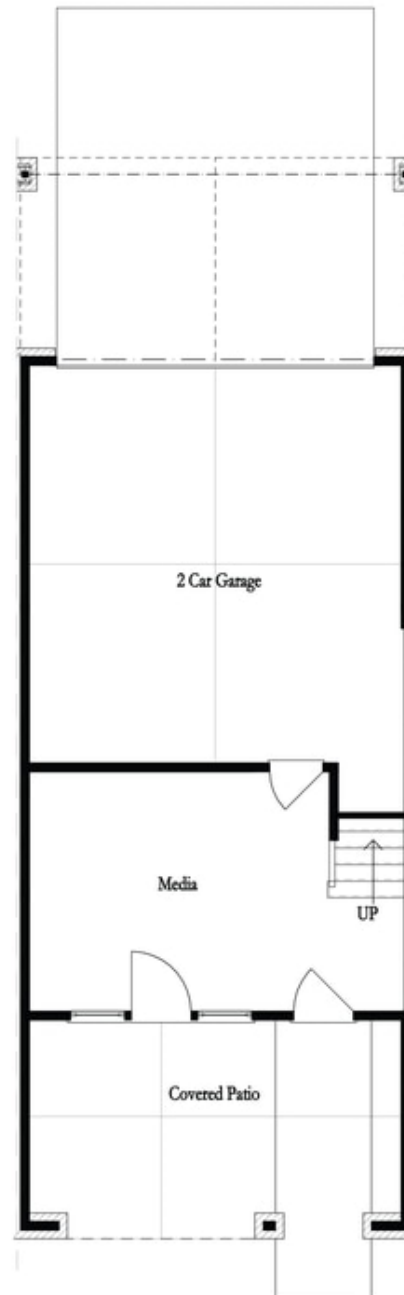

**Want to Know More
About This Home?**

CONTACT OUR NEW HOME NAVIGATOR

NONE

Call Us @ 470.436.2641