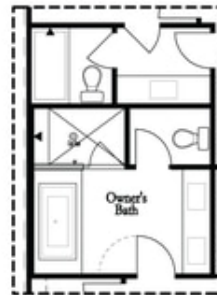

PRICED AT
\$711,305

 2155 Sq Ft

 3 Beds

 2.5 Baths

 2 Car Garage

 3.0 Story

Bedford D by The Providence Group - This new floorplan is just what you need! 3-Story Brick Exterior with 2-car garage and driveway long enough for 2 more cars. Front door entry has upgraded sliding doors leading to a great covered patio where you can put your favourite decorative plants and rocking chairs and TV set up too! Media Room on Terrace Level can be decorated and used as anything you need. Open concept living on the main floor with 10' ceilings, walk-in pantry, sunroom that has access to the covered deck off the rear. Upgraded 36" KitchenAid Cooktop with Micro/Oven combo, Grey and white cabinets, Quartz countertops and laundry cabinets too! Shiplap surround around the fireplace. 3rd floor features oversized Owner's Suite in the front w/large walk-in closet. Owner's Bath has shower and free standing tub with double vanity. Owner's Suite has door leading to outside balcony! Two bedrooms in the rear of the home can both access the 2nd deck and enjoy some sunshine! Tons of windows throughout letting in lots of natural light. Hardwoods throughout except for the secondary bedrooms. This home even has extra storage for all your goodies. Front fenced in yard for some privacy ...

Deluxe Opt Linear Fireplace (Left Side)

Deluxe Opt Fireplace (Left Side)

Deluxe Opt Linear Fireplace (Right Side)

Deluxe Opt Fireplace (Right Side)

Deluxe Opt 2-Story Deck

Deluxe Opt Walk-Through Shower

Deluxe Opt Freestanding Tub/Shower Combo