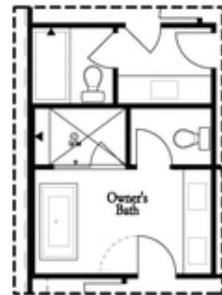

PRICED AT
\$711,305

 2155 Sq Ft

 3 Beds

 2.5 Baths

 2 Car Garage

 3.0 Story

Bedford D by The Providence Group - This new floorplan is just what you need! 3-Story Brick Exterior with 2-car garage and driveway long enough for 2 more cars. Front door entry has upgraded sliding doors leading to a great covered patio where you can put your favourite decorative plants and rocking chairs and TV set up too! Media Room on Terrace Level can be decorated and used as anything you need. Open concept living on the main floor with 10' ceilings, walk-in pantry, sunroom that has access to the covered deck off the rear. Upgraded 36" KitchenAid Cooktop with Micro/Oven combo, Grey and white cabinets, Quartz countertops and laundry cabinets too! Shiplap surround around the fireplace. 3rd floor features oversized Owner's Suite in the front w/large walk-in closet. Owner's Bath has shower and free standing tub with double vanity. Owner's Suite has door leading to outside balcony! Two bedrooms in the rear of the home can both access the 2nd deck and enjoy some sunshine! Tons of windows throughout letting in lots of natural light. Hardwoods throughout except for the secondary bedrooms. This home even has extra storage for all your goodies. Front fenced in yard for some privacy ...

Deluxe Opt Linear Fireplace (Left Side)

Deluxe Opt Fireplace (Left Side)

Deluxe Opt Linear Fireplace (Right Side)

Deluxe Opt Fireplace (Right Side)

Deluxe Opt 2-Story Deck

Deluxe Opt Walk-Through Shower

Deluxe Opt Freestanding Tub/Shower Combo