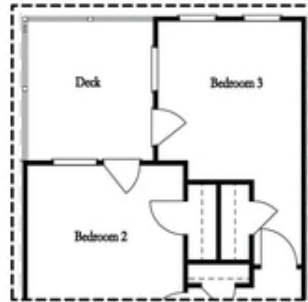

PRICED AT
\$711,305

 2155 Sq Ft

 3 Beds

 2.5 Baths

 2 Car Garage

 3.0 Story

Bedford D by The Providence Group - This new floorplan is just what you need! 3-Story Brick Exterior with 2-car garage and driveway long enough for 2 more cars. Front door entry has upgraded sliding doors leading to a great covered patio where you can put your favourite decorative plants and rocking chairs and TV set up too! Media Room on Terrace Level can be decorated and used as anything you need. Open concept living on the main floor with 10' ceilings, walk-in pantry, sunroom that has access to the covered deck off the rear. Upgraded 36" KitchenAid Cooktop with Micro/Oven combo, Grey and white cabinets, Quartz countertops and laundry cabinets too! Shiplap surround around the fireplace. 3rd floor features oversized Owner's Suite in the front w/large walk-in closet. Owner's Bath has shower and free standing tub with double vanity. Owner's Suite has door leading to outside balcony! Two bedrooms in the rear of the home can both access the 2nd deck and enjoy some sunshine! Tons of windows throughout letting in lots of natural light. Hardwoods throughout except for the secondary bedrooms. This home even has extra storage for all your goodies. Front fenced in yard for some privacy ...

Deluxe Opt Linear Fireplace (Left Side)

Deluxe Opt Fireplace (Left Side)

Deluxe Opt Linear Fireplace (Right Side)

Deluxe Opt Fireplace (Right Side)

Deluxe Opt 2-Story Deck

Deluxe Opt Walk-Through Shower

Deluxe Opt Freestanding Tub/Shower Combo