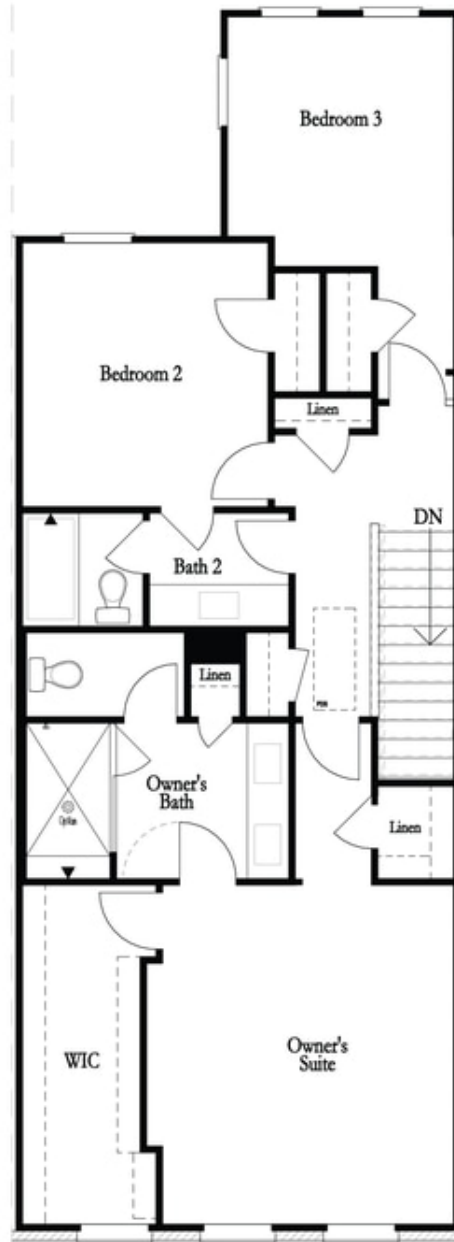

Want to Know More
About This Home?

CONTACT OUR COMMUNITY SALES MANAGER
Call Us @ 470.436.2641