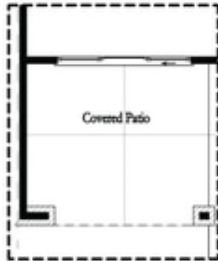

Deluxe Opt Sliding Door