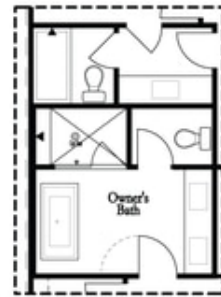

PRICED AT
\$697,670

 2155 Sq Ft

 3 Beds

 2.5 Baths

 2 Car Garage

 3.0 Story

Bedford A by The Providence Group - You're the first to be a part of our newest tree-lined Atley gated community in Downtown Alpharetta offering a pool, neighborhood garden, dog park and Alpha Loop running right through the community. This new floorplan is just what you need! 3-Story Brick Exterior with 2-car garage and driveway long enough for 2 more cars. Front door entry leading to a great covered patio with **OUTDOOR FIREPLACE** where you can put your favourite decorative plants and rocking chairs and TV set up too! Media Room on Terrace Level can be decorated and used as anything you need. Open concept living on the main floor with 10' ceilings, walk-in pantry, sunroom that has access to the covered deck off the rear. 3rd floor features oversized Owner's Suite in the front w/large walk-in closet. Owner's Bath has an extended shower with rain head fixture with double vanity. Two bedrooms in the rear of the home can both access the 2nd deck and enjoy some sunshine! This home has upgraded stacked cabinets, 36" KitchenAid Cooktop/MicroOven, white/storm grey/ slate cabinets, Cambria Quartz Countertops, Rainhead shower in Owner's Bath, Laundry Cabinets and shiplap floor to ceiling for the fireplace ...

Deluxe Opt Fenced In Patio

Deluxe Opt Linear Fireplace (Left Side)

Deluxe Opt Fireplace (Left Side)

Deluxe Opt Linear Fireplace (Right Side)

Deluxe Opt Fireplace (Right Side)

Deluxe Opt 2-Story Deck

Deluxe Opt Walk-Through Shower