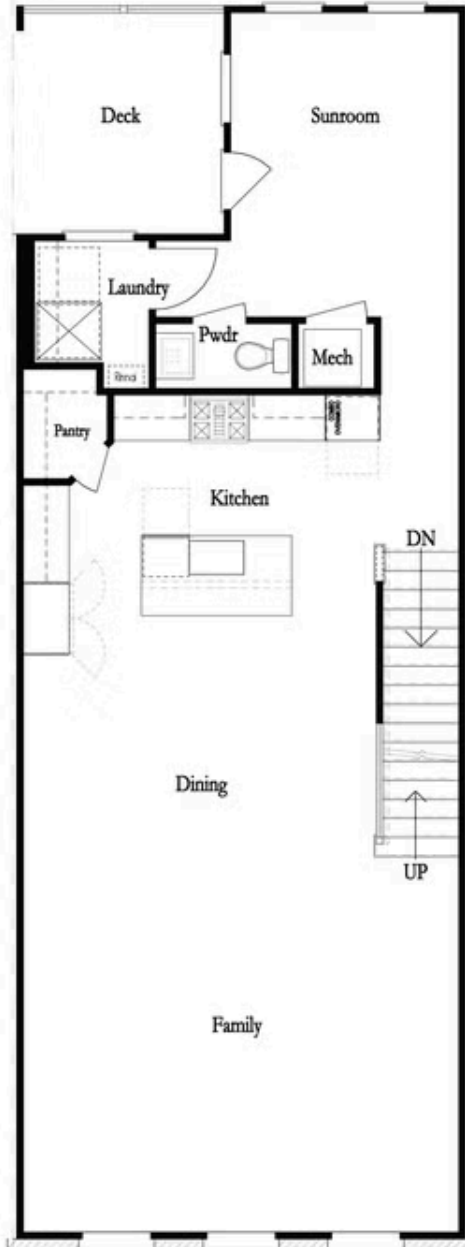

Want to Know More
About This Home?

CONTACT OUR COMMUNITY SALES MANAGER
Call Us @ 470.436.2641