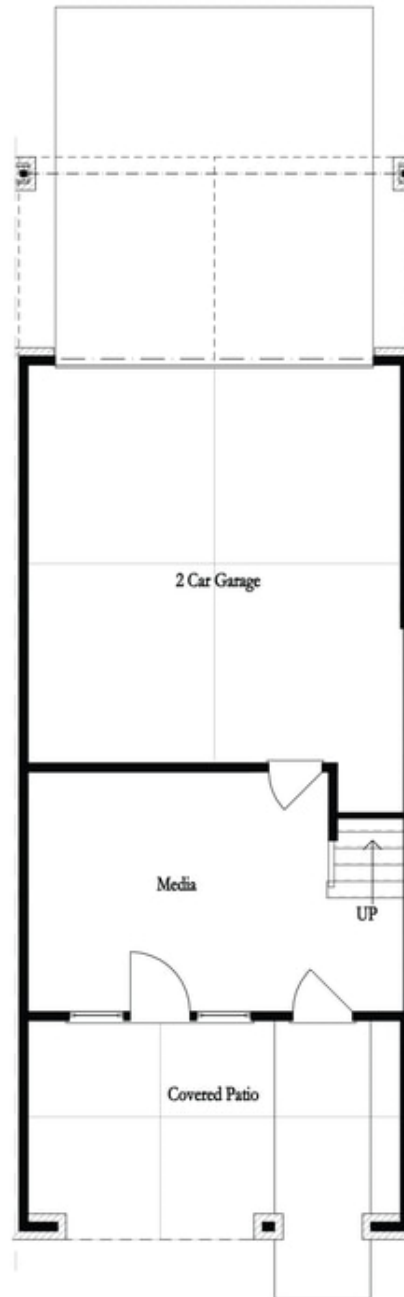

Want to Know More
About This Home?

CONTACT OUR COMMUNITY SALES MANAGER
Call Us @ 470.436.2641