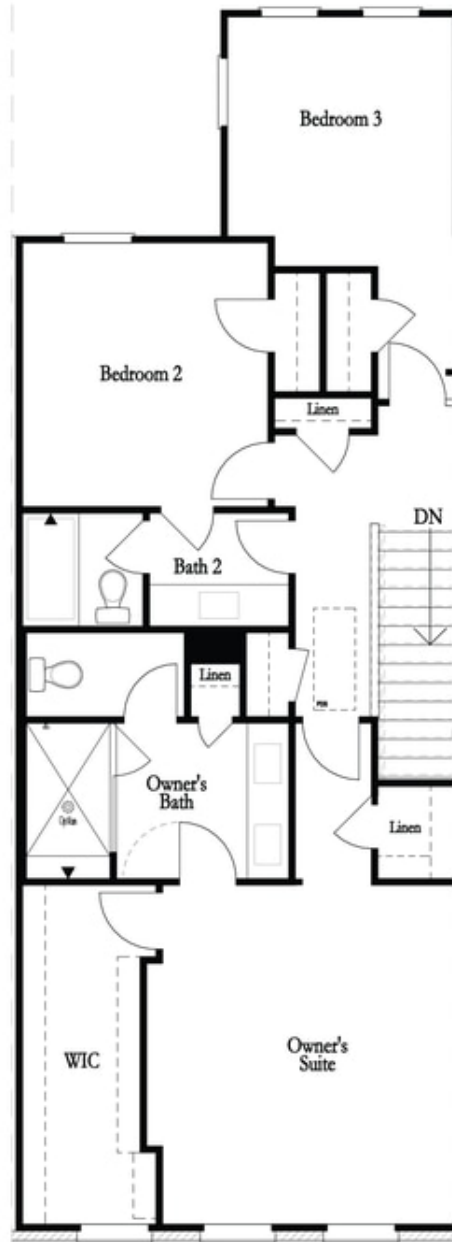

**Want to Know More
About This Home?**

CONTACT OUR COMMUNITY SALES MANAGER
Call Us @ 470.436.2641