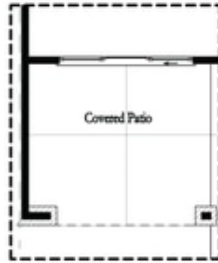

Deluxe Opt Sliding Door