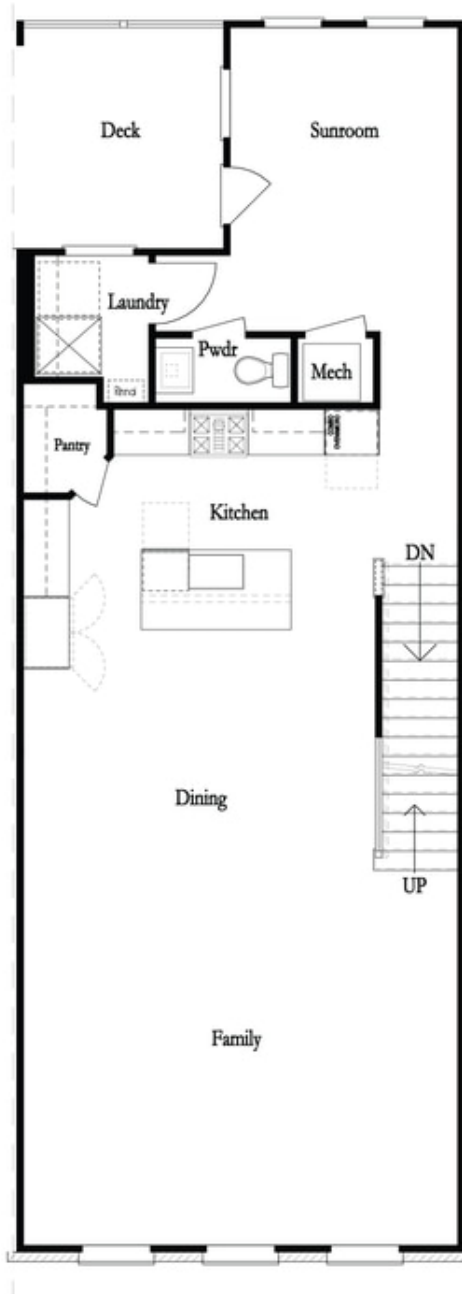

**Want to Know More
About This Home?**

CONTACT OUR COMMUNITY SALES MANAGER
Call Us @ 470.436.2641