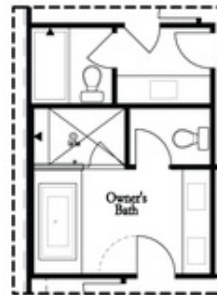

PRICED AT
\$697,675

 **2155 Sq Ft**

 **3 Beds**

 **2.5 Baths**

 **2 Car Garage**

 **3.0 Story**

Bedford A by The Providence Group - This new floorplan is just what you need! 3-Story Brick Exterior with 2-car garage and driveway long enough for 2 more cars. Front door entry has upgraded sliding doors leading to a great covered patio where you can put your favourite decorative plants and rocking chairs and TV set up too! Media Room on Terrace Level can be decorated and used as anything you need. Open concept living on the main floor with 10' ceilings, walk-in pantry, sunroom that has access to the covered deck off the rear. Upgraded 36" KitchenAid Cooktop with Micro/Oven combo, soft grey and white cabinets, Quartz countertops and laundry cabinets too! Quartzite surround around the fireplace. 3rd floor features oversized Owner's Suite in the front w/large walk-in closet. Owner's Bath has extended large shower with double vanity. Two bedrooms in the rear of the home can both access the 2nd deck and enjoy some sunshine! Tons of windows throughout letting in lots of natural light. Hardwoods throughout and carpet in the secondary bedrooms. This home even has extra storage for all your goodies. Front fenced in yard for some privacy too. Walking distance to all the great hotspots ...

Deluxe Opt Linear Fireplace (Left Side)

Deluxe Opt Fireplace (Left Side)

Deluxe Opt Linear Fireplace (Right Side)

Deluxe Opt Fireplace (Right Side)

Deluxe Opt 2-Story Deck

Deluxe Opt Walk-Through Shower

Deluxe Opt Freestanding Tub/Shower Combo