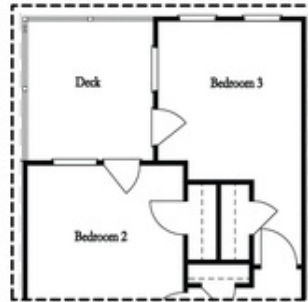

PRICED AT
\$697,675

 **2155 Sq Ft**

 **3 Beds**

 **2.5 Baths**

 **2 Car Garage**

 **3.0 Story**

Bedford A by The Providence Group - This new floorplan is just what you need! 3-Story Brick Exterior with 2-car garage and driveway long enough for 2 more cars. Front door entry has upgraded sliding doors leading to a great covered patio where you can put your favourite decorative plants and rocking chairs and TV set up too! Media Room on Terrace Level can be decorated and used as anything you need. Open concept living on the main floor with 10' ceilings, walk-in pantry, sunroom that has access to the covered deck off the rear. Upgraded 36" KitchenAid Cooktop with Micro/Oven combo, soft grey and white cabinets, Quartz countertops and laundry cabinets too! Quartzite surround around the fireplace. 3rd floor features oversized Owner's Suite in the front w/large walk-in closet. Owner's Bath has extended large shower with double vanity. Two bedrooms in the rear of the home can both access the 2nd deck and enjoy some sunshine! Tons of windows throughout letting in lots of natural light. Hardwoods throughout and carpet in the secondary bedrooms. This home even has extra storage for all your goodies. Front fenced in yard for some privacy too. Walking distance to all the great hotspots ...

Deluxe Opt Linear Fireplace (Left Side)

Deluxe Opt Fireplace (Left Side)

Deluxe Opt Linear Fireplace (Right Side)

Deluxe Opt Fireplace (Right Side)

Deluxe Opt 2-Story Deck

Deluxe Opt Walk-Through Shower

Deluxe Opt Freestanding Tub/Shower Combo