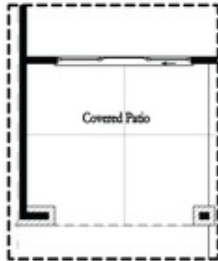

Deluxe Opt Sliding Door