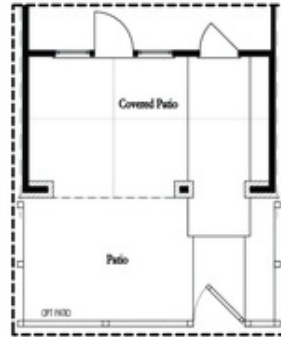

Deluxe Opt Fenced In Patio