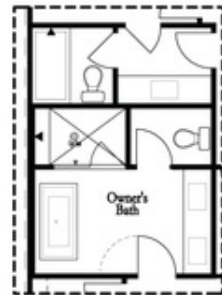

PRICED AT
\$697,675

 **2155 Sq Ft**

 **3 Beds**

 **2.5 Baths**

 **2 Car Garage**

 **3.0 Story**

Bedford A by The Providence Group - This new floorplan is just what you need! 3-Story Brick Exterior with 2-car garage and driveway long enough for 2 more cars. Front door entry has upgraded sliding doors leading to a great covered patio where you can put your favourite decorative plants and rocking chairs and TV set up too! Media Room on Terrace Level can be decorated and used as anything you need. Open concept living on the main floor with 10' ceilings, walk-in pantry, sunroom that has access to the covered deck off the rear. Upgraded 36" KitchenAid Cooktop with Micro/Oven combo, soft grey and white cabinets, Quartz countertops and laundry cabinets too! Quartzite surround around the fireplace. 3rd floor features oversized Owner's Suite in the front w/large walk-in closet. Owner's Bath has extended large shower with double vanity. Two bedrooms in the rear of the home can both access the 2nd deck and enjoy some sunshine! Tons of windows throughout letting in lots of natural light. Hardwoods throughout and carpet in the secondary bedrooms. This home even has extra storage for all your goodies. Front fenced in yard for some privacy too. Walking distance to all the great hotspots ...

Deluxe Opt Linear Fireplace (Left Side)

Deluxe Opt Fireplace (Left Side)

Deluxe Opt Linear Fireplace (Right Side)

Deluxe Opt Fireplace (Right Side)

Deluxe Opt 2-Story Deck

Deluxe Opt Walk-Through Shower

Deluxe Opt Freestanding Tub/Shower Combo