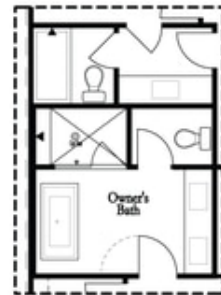

PRICED AT
\$697,675

 2155 Sq Ft

 3 Beds

 2.5 Baths

 2 Car Garage

 3.0 Story

Bedford A by The Providence Group - This new floorplan is just what you need! 3-Story Brick Exterior with 2-car garage and driveway long enough for 2 more cars. Front door entry has upgraded sliding doors leading to a great covered patio where you can put your favourite decorative plants and rocking chairs and TV set up too! Media Room on Terrace Level can be decorated and used as anything you need. Open concept living on the main floor with 10' ceilings, walk-in pantry, sunroom that has access to the covered deck off the rear. Upgraded 36" KitchenAid Cooktop with Micro/Oven combo, soft grey and white cabinets, Quartz countertops and laundry cabinets too! Quartzite surround around the fireplace. 3rd floor features oversized Owner's Suite in the front w/large walk-in closet. Owner's Bath has extended large shower with double vanity. Two bedrooms in the rear of the home can both access the 2nd deck and enjoy some sunshine! Tons of windows throughout letting in lots of natural light. Hardwoods throughout and carpet in the secondary bedrooms. This home even has extra storage for all your goodies. Front fenced in yard for some privacy too. Walking distance to all the great hotspots ...

Deluxe Opt Fenced In Patio

Deluxe Opt Linear Fireplace (Left Side)

Deluxe Opt Fireplace (Left Side)

Deluxe Opt Linear Fireplace (Right Side)

Deluxe Opt Fireplace (Right Side)

Deluxe Opt 2-Story Deck

Deluxe Opt Walk-Through Shower