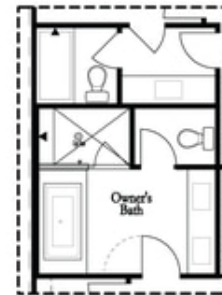

Deluxe Opt Decked Tub/Shower Combo

**Want to Know More
About This Home?**

CONTACT OUR COMMUNITY SALES MANAGER
Call Us @ 470.436.2641