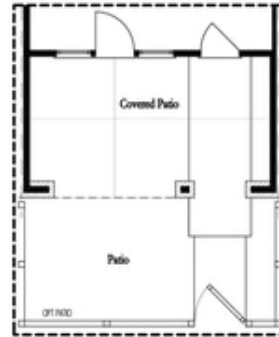

Deluxe Opt Fenced In Patio