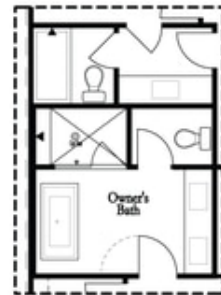

PRICED AT
\$743,725

 2155 Sq Ft

 3 Beds

 2.5 Baths

 2 Car Garage

 3.0 Story

Bedford A by The Providence Group - SUPER PRIVATE END UNIT WITH AMAZING VIEWS! This new floorplan is just what you need! Front door entry has upgraded sliding doors leading to a great covered patio where you can put your favourite decorative plants and rocking chairs and TV set up too! Your view is wooded with all the amenities to see. Media Room on Terrace Level can be decorated and used as anything you need. Open concept living on the main floor with 10' ceilings, walk-in pantry, sunroom that has access to the covered deck off the rear. Upgraded 36" KitchenAid Cooktop with micro/oven combo. Home is currently in the process of having all the design upgrades added which will include cabinets to the ceiling, Cambria Quartz countertops, upper cabinets in the laundry and hardwoods in the Owner's Suite. 3rd floor features oversized Owner's Suite in the front w/large walk-in closet. Owner's Bath features an enlarged shower with 3 shower fixtures and a double vanity. Two bedrooms in the rear of the home can both access the 2nd deck to enjoy some sunshine. Tons of windows throughout letting in lots of natural light. This home even has extra storage for ...

Deluxe Opt Fenced In Patio

Deluxe Opt Linear Fireplace (Left Side)

Deluxe Opt Fireplace (Left Side)

Deluxe Opt Linear Fireplace (Right Side)

Deluxe Opt Fireplace (Right Side)

Deluxe Opt 2-Story Deck

Deluxe Opt Walk-Through Shower