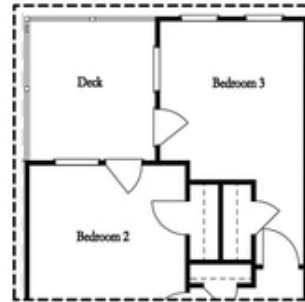

PRICED AT
\$743,725

 2155 Sq Ft

 3 Beds

 2.5 Baths

 2 Car Garage

 3.0 Story

Bedford A by The Providence Group - SUPER PRIVATE END UNIT WITH AMAZING VIEWS! This new floorplan is just what you need! Front door entry has upgraded sliding doors leading to a great covered patio where you can put your favourite decorative plants and rocking chairs and TV set up too! Your view is wooded with all the amenities to see. Media Room on Terrace Level can be decorated and used as anything you need. Open concept living on the main floor with 10' ceilings, walk-in pantry, sunroom that has access to the covered deck off the rear. Upgraded 36" KitchenAid Cooktop with micro/oven combo. Home is currently in the process of having all the design upgrades added which will include cabinets to the ceiling, Cambria Quartz countertops, upper cabinets in the laundry and hardwoods in the Owner's Suite. 3rd floor features oversized Owner's Suite in the front w/large walk-in closet. Owner's Bath features an enlarged shower with 3 shower fixtures and a double vanity. Two bedrooms in the rear of the home can both access the 2nd deck to enjoy some sunshine. Tons of windows throughout letting in lots of natural light. This home even has extra storage for ...

Deluxe Opt Fenced In Patio

Deluxe Opt Linear Fireplace (Left Side)

Deluxe Opt Fireplace (Left Side)

Deluxe Opt Linear Fireplace (Right Side)

Deluxe Opt Fireplace (Right Side)

Deluxe Opt 2-Story Deck

Deluxe Opt Walk-Through Shower