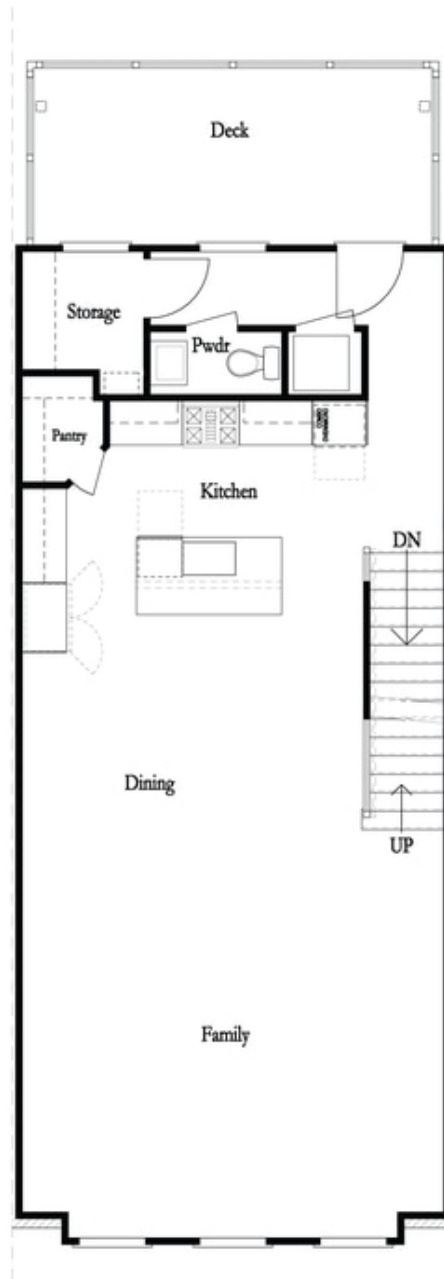

**Want to Know More
About This Home?**

CONTACT OUR NEW HOME NAVIGATOR
Call Us @ (678) 591-1930