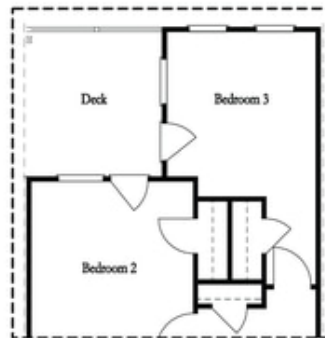

PRICED AT
\$730,250

 1955 Sq Ft

 3 Beds

 2.5 Baths

 2 Car Garage

 3.0 Story

. Do not miss out on this amazing opportunity for one of the most sought after floor plans by The Providence Group - The Benton I - 3 bed / 2.5 bath + Media Room + Sunroom. This spacious home caters to the outdoor entertainment lover! Enter from the rear of home, 2 car garage - includes electric car outlet - into the Terrace Level Media room. Media room provides ideal indoor entertainment space while opening up to covered patio & fenced courtyard - perfect for outdoor entertainment. The main level offers the popular open concept layout with the Kitchen overlooking the dining & living area. Located behind the Kitchen is a Sunroom - great for an office, workout room, art studio, etc. The upper-level features 2 guest bedrooms that share access to a 2nd back deck. An oversized guest bathroom makes guest feel right at home as bathroom door allows for another guest to use the vanity with privacy. The owner's suite is in the front of home with a walk-in closet & owner's suite bathroom that do not disappoint. Enjoy tray ceilings making the owners suite 10 ft ceilings! Exceptional location to North Point Mall Redevelopment, future Alpha ...

CONTACT OUR NEW HOME NAVIGATOR
Call Us @ (678) 591-1930

*Opt. Freestanding
 Tub/Shower Combo*

*Opt. Decked
 Tub/Shower Combo*

Opt. Walk-Through Shower

*Opt. Bedroom 3
 *Only Available with Sunroom option
 Laundry Moved to Main Level w/ this Opt.