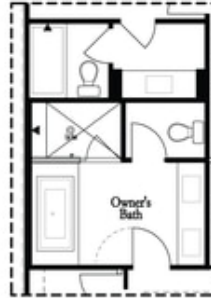

PRICED AT
\$730,250

 1955 Sq Ft

 3 Beds

 2.5 Baths

 2 Car Garage

 3.0 Story

. Do not miss out on this amazing opportunity for one of the most sought after floor plans by The Providence Group - The Benton I - 3 bed / 2.5 bath + Media Room + Sunroom. This spacious home caters to the outdoor entertainment lover! Enter from the rear of home, 2 car garage - includes electric car outlet - into the Terrace Level Media room. Media room provides ideal indoor entertainment space while opening up to covered patio & fenced courtyard - perfect for outdoor entertainment. The main level offers the popular open concept layout with the Kitchen overlooking the dining & living area. Located behind the Kitchen is a Sunroom - great for an office, workout room, art studio, etc. The upper-level features 2 guest bedrooms that share access to a 2nd back deck. An oversized guest bathroom makes guest feel right at home as bathroom door allows for another guest to use the vanity with privacy. The owner's suite is in the front of home with a walk-in closet & owner's suite bathroom that do not disappoint. Enjoy tray ceilings making the owners suite 10 ft ceilings! Exceptional location to North Point Mall Redevelopment, future Alpha ...

CONTACT OUR NEW HOME NAVIGATOR
Call Us @ (678) 591-1930

**Want to Know More
About This Home?**

CONTACT OUR NEW HOME NAVIGATOR
Call Us @ (678) 591-1930

Main Level Options

Terrace Level Options

Want to Know More
About This Home?

CONTACT OUR NEW HOME NAVIGATOR
Call Us @ (678) 591-1930

*Opt. Freestanding
 Tub/Shower Combo*

*Opt. Decked
 Tub/Shower Combo*

Opt. Walk-Through Shower

*Opt. Bedroom 3
 *Only Available with Sunroom option
 Laundry Moved to Main Level w/ this Opt.