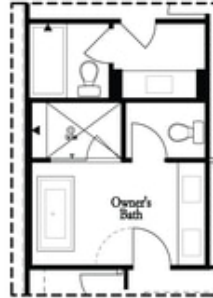

PRICED AT
\$730,250

 1955 Sq Ft

 3 Beds

 2.5 Baths

 2 Car Garage

 3.0 Story

. Do not miss out on this amazing opportunity for one of the most sought after floor plans by The Providence Group - The Benton I - 3 bed / 2.5 bath + Media Room + Sunroom. This spacious home caters to the outdoor entertainment lover! Enter from the rear of home, 2 car garage - includes electric car outlet - into the Terrace Level Media room. Media room provides ideal indoor entertainment space while opening up to covered patio & fenced courtyard - perfect for outdoor entertainment. The main level offers the popular open concept layout with the Kitchen overlooking the dining & living area. Located behind the Kitchen is a Sunroom - great for an office, workout room, art studio, etc. The upper-level features 2 guest bedrooms that share access to a 2nd back deck. An oversized guest bathroom makes guest feel right at home as bathroom door allows for another guest to use the vanity with privacy. The owner's suite is in the front of home with a walk-in closet & owner's suite bathroom that do not disappoint. Enjoy tray ceilings making the owners suite 10 ft ceilings! Exceptional location to North Point Mall Redevelopment, future Alpha ...

CONTACT OUR NEW HOME NAVIGATOR
Call Us @ (678) 591-1930

**Want to Know More
About This Home?**

CONTACT OUR NEW HOME NAVIGATOR
Call Us @ (678) 591-1930

Main Level Options

Terrace Level Options

Want to Know More
About This Home?

CONTACT OUR NEW HOME NAVIGATOR
Call Us @ (678) 591-1930

*Opt. Freestanding
 Tub/Shower Combo*

*Opt. Decked
 Tub/Shower Combo*

Opt. Walk-Through Shower

*Opt. Bedroom 3
 *Only Available with Sunroom option
 Laundry Moved to Main Level w/ this Opt.