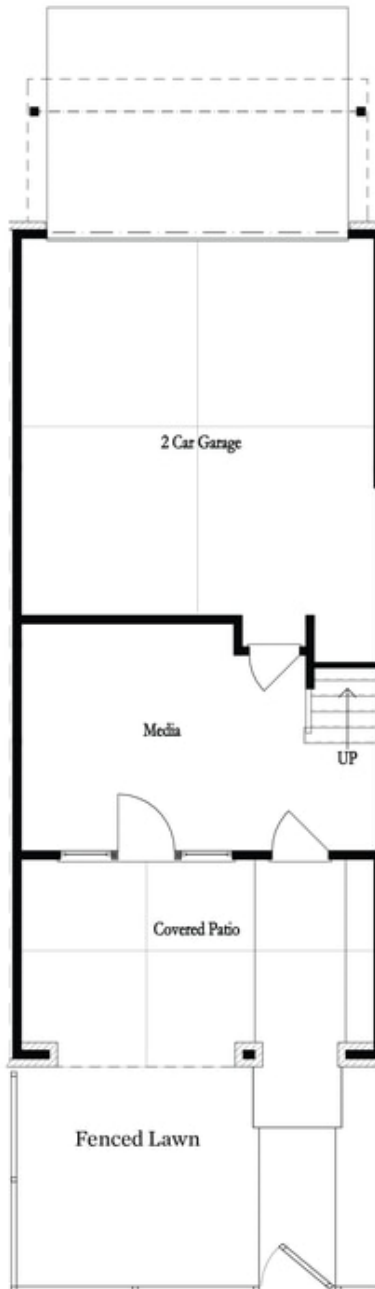

**Want to Know More
About This Home?**

CONTACT OUR NEW HOME NAVIGATOR
Call Us @ (678) 591-1930