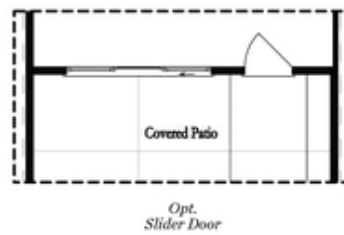

Main Level Options

Terrace Level Options

Want to Know More
About This Home?

CONTACT OUR NEW HOME NAVIGATOR
Call Us @ (678) 591-1930