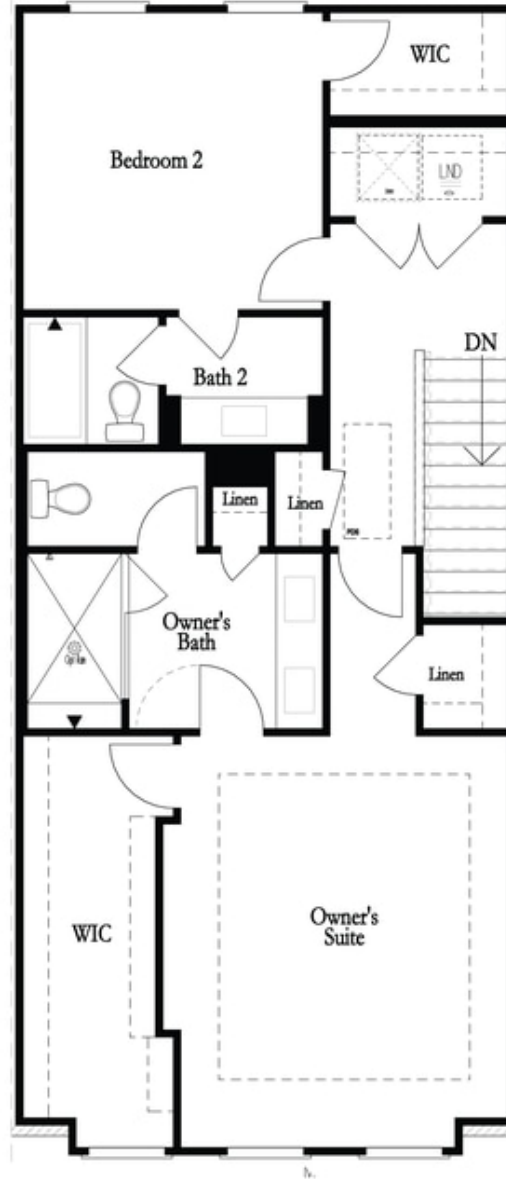

PRICED AT
\$730,250

 1955 Sq Ft

 3 Beds

 2.5 Baths

 2 Car Garage

 3.0 Story

. Do not miss out on this amazing opportunity for one of the most sought after floor plans by The Providence Group - The Benton I - 3 bed / 2.5 bath + Media Room + Sunroom. This spacious home caters to the outdoor entertainment lover! Enter from the rear of home, 2 car garage - includes electric car outlet - into the Terrace Level Media room. Media room provides ideal indoor entertainment space while opening up to covered patio & fenced courtyard - perfect for outdoor entertainment. The main level offers the popular open concept layout with the Kitchen overlooking the dining & living area. Located behind the Kitchen is a Sunroom - great for an office, workout room, art studio, etc. The upper-level features 2 guest bedrooms that share access to a 2nd back deck. An oversized guest bathroom makes guest feel right at home as bathroom door allows for another guest to use the vanity with privacy. The owner's suite is in the front of home with a walk-in closet & owner's suite bathroom that do not disappoint. Enjoy tray ceilings making the owners suite 10 ft ceilings! Exceptional location to North Point Mall Redevelopment, future Alpha ...

CONTACT OUR NEW HOME NAVIGATOR
Call Us @ (678) 591-1930

**Want to Know More
About This Home?**

CONTACT OUR NEW HOME NAVIGATOR
Call Us @ (678) 591-1930

Main Level Options

Terrace Level Options

Want to Know More
About This Home?

CONTACT OUR NEW HOME NAVIGATOR
Call Us @ (678) 591-1930

*Opt. Freestanding
 Tub/Shower Combo*

*Opt. Decked
 Tub/Shower Combo*

Opt. Walk-Through Shower

*Opt. Bedroom 3
 *Only Available with Sunroom option
 Laundry Moved to Main Level w/ this Opt.