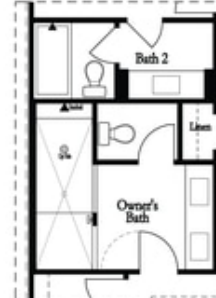

PRICED AT
\$730,250

 1955 Sq Ft

 3 Beds

 2.5 Baths

 2 Car Garage

 3.0 Story

. Do not miss out on this amazing opportunity for one of the most sought after floor plans by The Providence Group - The Benton I - 3 bed / 2.5 bath + Media Room + Sunroom. This spacious home caters to the outdoor entertainment lover! Enter from the rear of home, 2 car garage - includes electric car outlet - into the Terrace Level Media room. Media room provides ideal indoor entertainment space while opening up to covered patio & fenced courtyard - perfect for outdoor entertainment. The main level offers the popular open concept layout with the Kitchen overlooking the dining & living area. Located behind the Kitchen is a Sunroom - great for an office, workout room, art studio, etc. The upper-level features 2 guest bedrooms that share access to a 2nd back deck. An oversized guest bathroom makes guest feel right at home as bathroom door allows for another guest to use the vanity with privacy. The owner's suite is in the front of home with a walk-in closet & owner's suite bathroom that do not disappoint. Enjoy tray ceilings making the owners suite 10 ft ceilings! Exceptional location to North Point Mall Redevelopment, future Alpha ...

CONTACT OUR NEW HOME NAVIGATOR
Call Us @ (678) 591-1930

**Want to Know More
About This Home?**

CONTACT OUR NEW HOME NAVIGATOR
Call Us @ (678) 591-1930

Main Level Options

Terrace Level Options

Want to Know More
About This Home?

CONTACT OUR NEW HOME NAVIGATOR
Call Us @ (678) 591-1930

*Opt. Freestanding
 Tub/Shower Combo*

*Opt. Decked
 Tub/Shower Combo*

Opt. Walk-Through Shower

*Opt. Bedroom 3
 *Only Available with Sunroom option
 Laundry Moved to Main Level w/ this Opt.