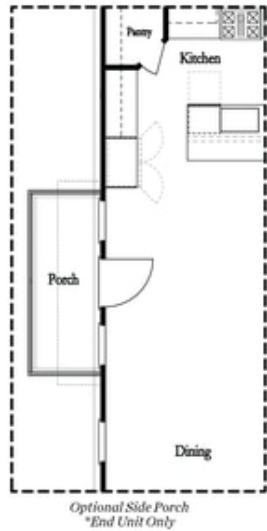

PRICED AT
\$730,250

 1955 Sq Ft

 3 Beds

 2.5 Baths

 2 Car Garage

 3.0 Story

. Do not miss out on this amazing opportunity for one of the most sought after floor plans by The Providence Group - The Benton I - 3 bed / 2.5 bath + Media Room + Sunroom. This spacious home caters to the outdoor entertainment lover! Enter from the rear of home, 2 car garage - includes electric car outlet - into the Terrace Level Media room. Media room provides ideal indoor entertainment space while opening up to covered patio & fenced courtyard - perfect for outdoor entertainment. The main level offers the popular open concept layout with the Kitchen overlooking the dining & living area. Located behind the Kitchen is a Sunroom - great for an office, workout room, art studio, etc. The upper-level features 2 guest bedrooms that share access to a 2nd back deck. An oversized guest bathroom makes guest feel right at home as bathroom door allows for another guest to use the vanity with privacy. The owner's suite is in the front of home with a walk-in closet & owner's suite bathroom that do not disappoint. Enjoy tray ceilings making the owners suite 10 ft ceilings! Exceptional location to North Point Mall Redevelopment, future Alpha ...

CONTACT OUR NEW HOME NAVIGATOR
Call Us @ (678) 591-1930

**Want to Know More
About This Home?**

CONTACT OUR NEW HOME NAVIGATOR
Call Us @ (678) 591-1930

Main Level Options

Terrace Level Options

Want to Know More
About This Home?