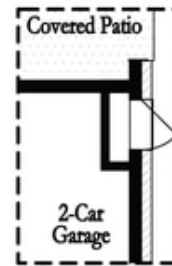

**Want to Know More
About This Home?**

CONTACT OUR NEW HOME NAVIGATOR

NONE

Call Us @ 678.372.1644

Opt Left Side Sprinkler Room

Deluxe Opt Shower Only

Opt Right Side Sprinkler Room

1st Flr Options