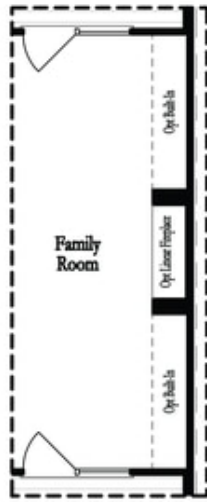

Deluxe Opt Linear Fireplace