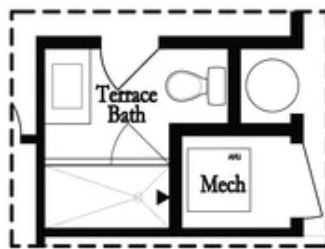

**Want to Know More
About This Home?**

CONTACT OUR NEW HOME NAVIGATOR

NONE

Call Us @ 678.372.1644

Opt Left Side Sprinkler Room

Deluxe Opt Shower Only

Opt Right Side Sprinkler Room

1st Flr Options