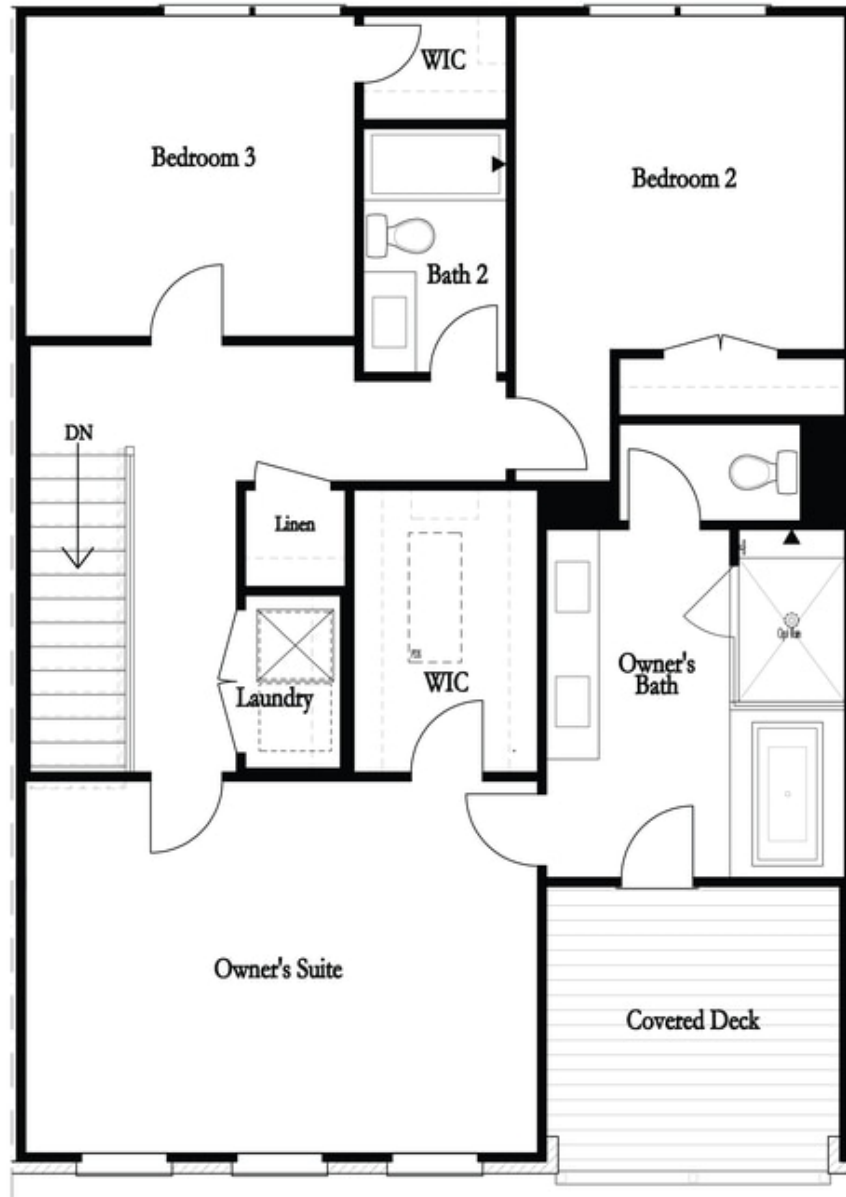

PRICED AT
\$976,845

 2515 Sq Ft

 4 Beds

 3.5 Baths

 2 Car Garage

 3.0 Story

Elevate your life in 2023 with a new home by The Providence Group and **\$25,000 Towards Closing Cost for Closings by 9/30 with any one of Seller's 4-Preferred Lenders** Run, don't walk to our Final Opportunities! *2022 OBIE WINNER FOR BEST MIXED USE COMMUNITY!* The Providence Groups Elegant Townhouse-Mayfield I. The Maxwell features urban, mercantile-inspired architecture set along quiet streets, creating an authentic city center setting that will welcome you home and inspire you to set out and explore. Fantastic outdoor spaces offer the perfect spot to relax or entertain. Inside, bright open interior designs crafted with your life in mind will make it easy to feel right at home. The Maxwell offers two distinct home collections including our condo Stacks Collection and our townhome Brownstone Collection. Just steps away from Maxwell retail featuring Fairway Social, Rena's Italian Fishery, City Eats Kitchen and Yummy treats at July Moon. The Maxwell is on the Alpha loop and 1/2 mile from Alpharetta City Center. 4 Bd/3.5 Bath Open Concept Townhome, main floor highlights Beautiful White stacked Kitchen cabinets with an oversized island and farmhouse sink. The amazing kitchen overlooks lovely family room with tons of natural light. This wonderful home includes 3 ...

**Want to Know More
About This Home?**

CONTACT OUR NEW HOME NAVIGATOR

NONE

Call Us @ 678.372.1644

Opt Left Side Sprinkler Room

Deluxe Opt Shower Only

Opt Right Side Sprinkler Room

1st Flr Options