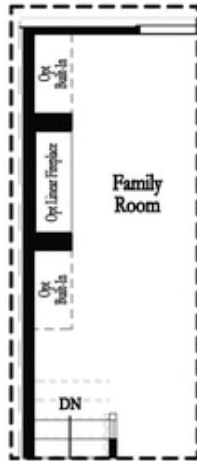

Deluxe Opt Linear Fireplace