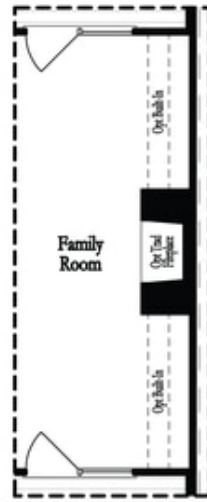

Deluxe Opt Traditional Fireplace