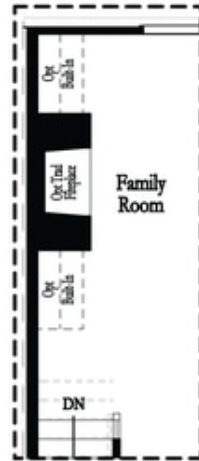

Deluxe Opt Traditional Fireplace

2nd Flr Options

Want to Know More
About This Home?

CONTACT OUR NEW HOME NAVIGATOR

NONE

Call Us @ 678.372.1644