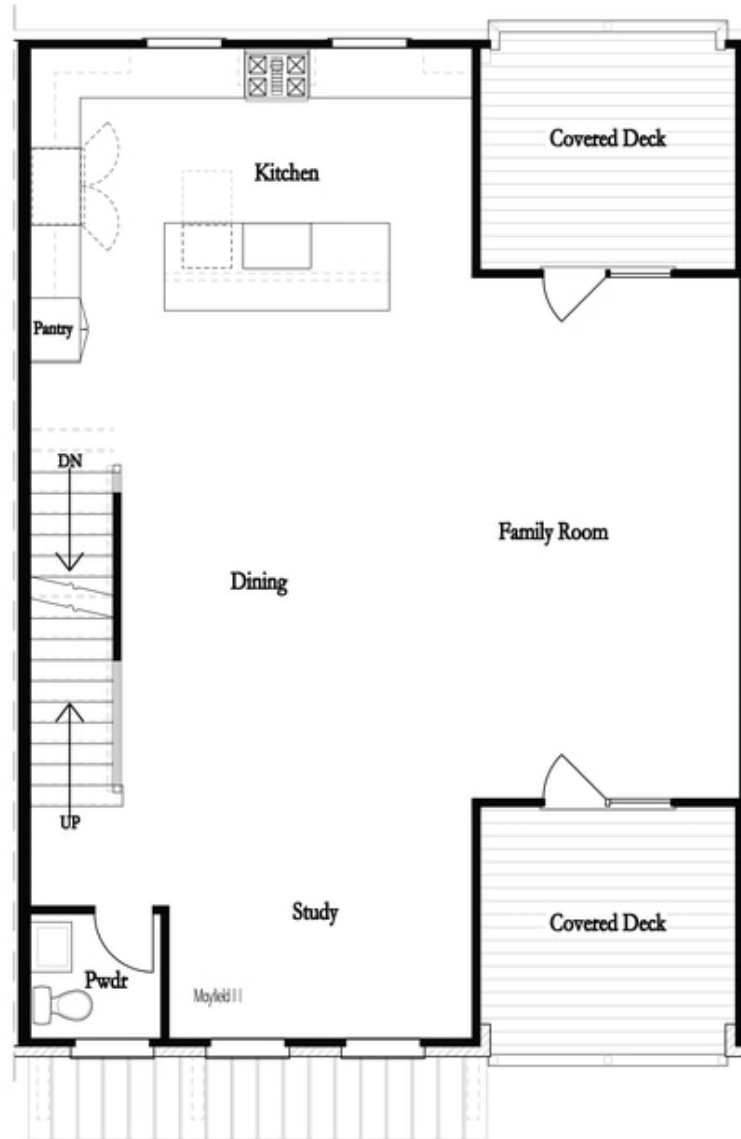

**Want to Know More
About This Home?**

CONTACT OUR NEW HOME NAVIGATOR

NONE

Call Us @ 678.372.1644