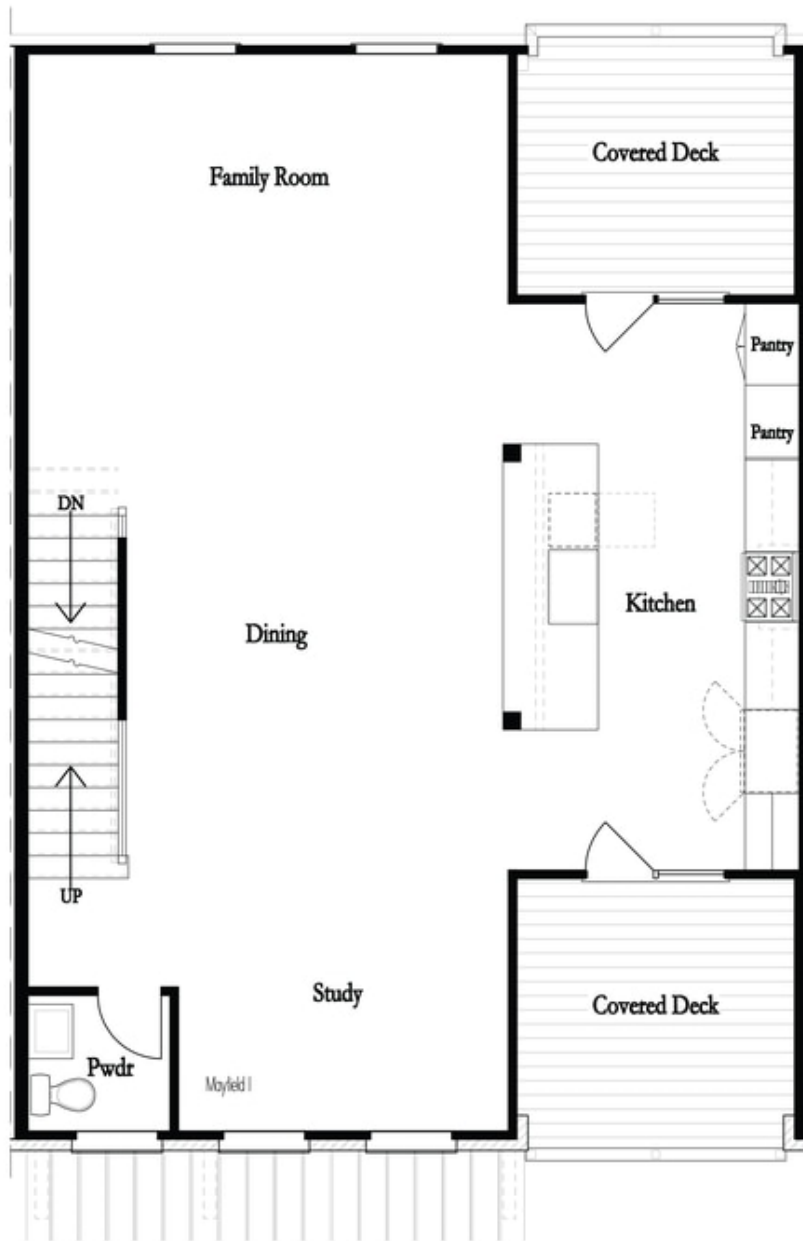

**Want to Know More
About This Home?**

CONTACT OUR NEW HOME NAVIGATOR

NONE

Call Us @ 678.372.1644