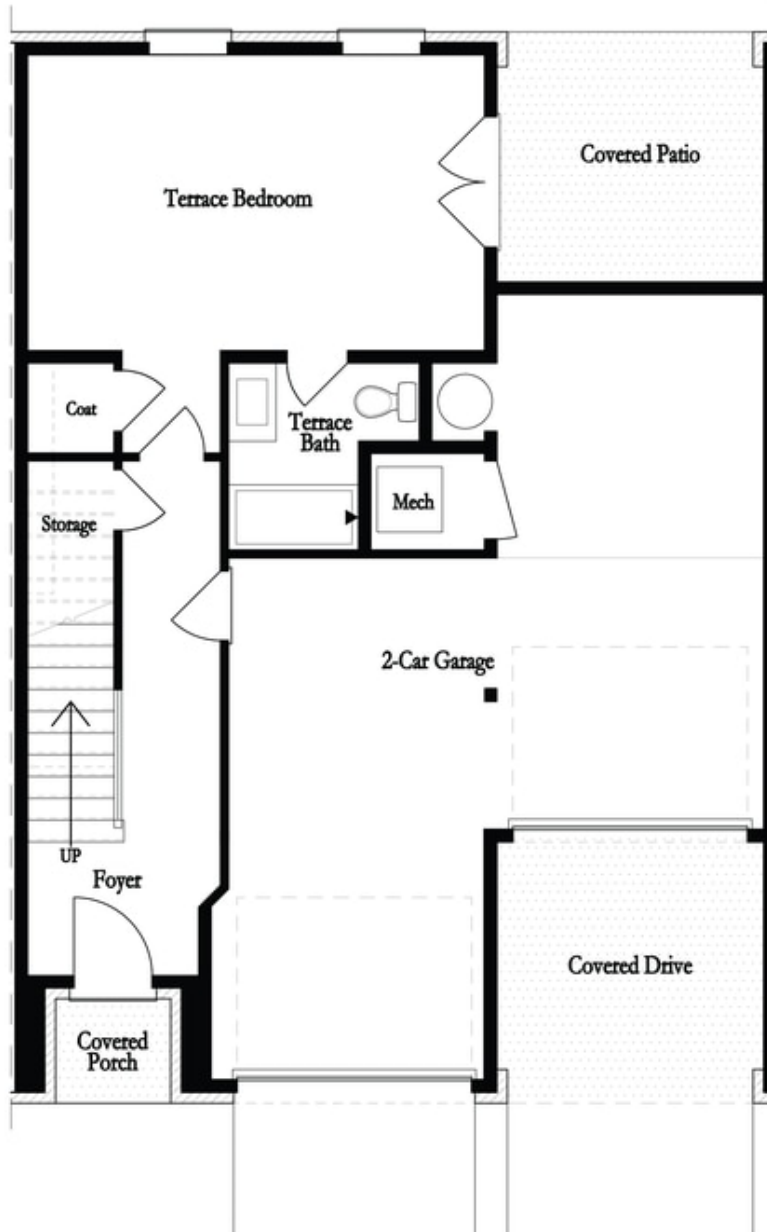

**Want to Know More
About This Home?**

CONTACT OUR NEW HOME NAVIGATOR

NONE

Call Us @ 678.372.1644