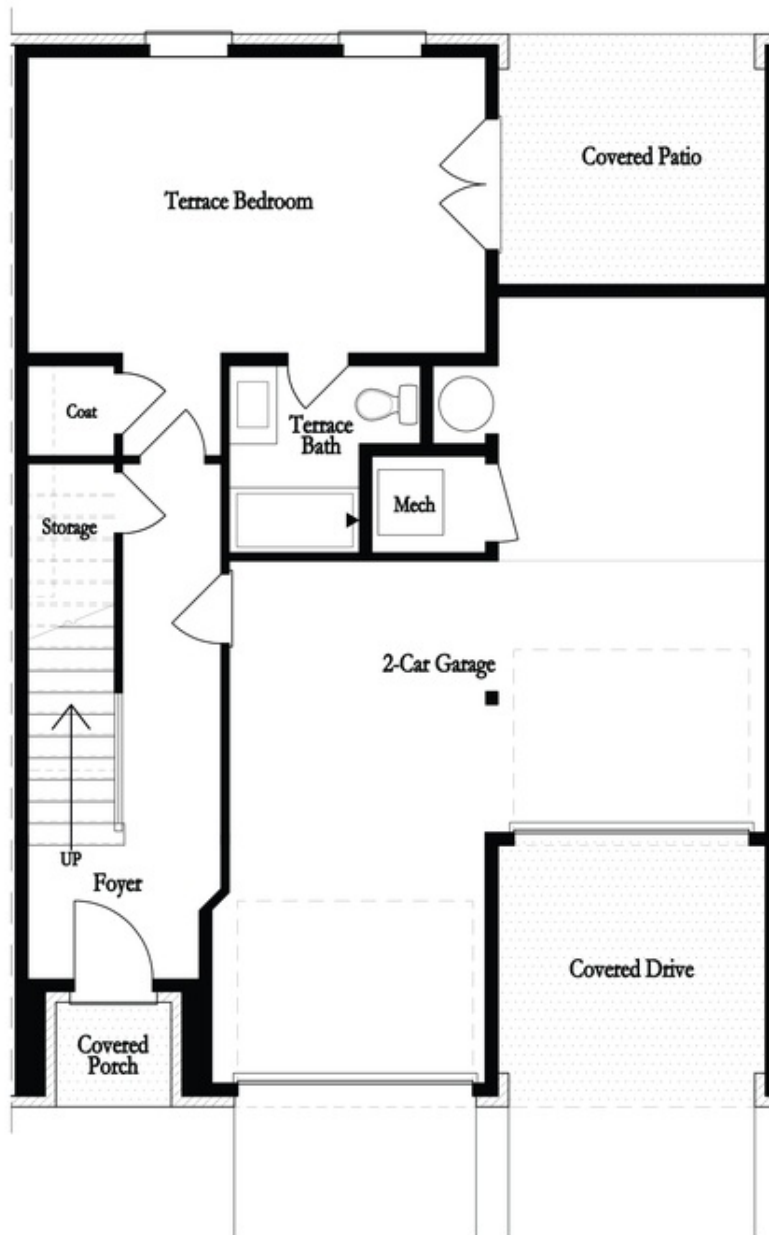

Want to Know More
About This Home?

CONTACT OUR COMMUNITY SALES MANAGER
Call Us @ 470.436.2641