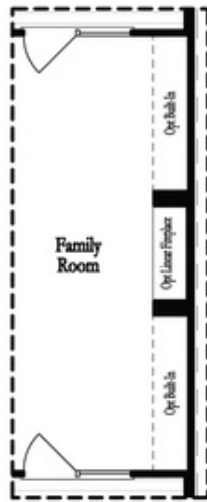

Opt Left Side Sprinkler Room

Deluxe Opt Shower Only

Opt Right Side Sprinkler Room

1st Flr Options

Want to Know More
About This Home?

CONTACT OUR COMMUNITY SALES MANAGER
Call Us @ 470.436.2641

Deluxe Opt Linear Fireplace