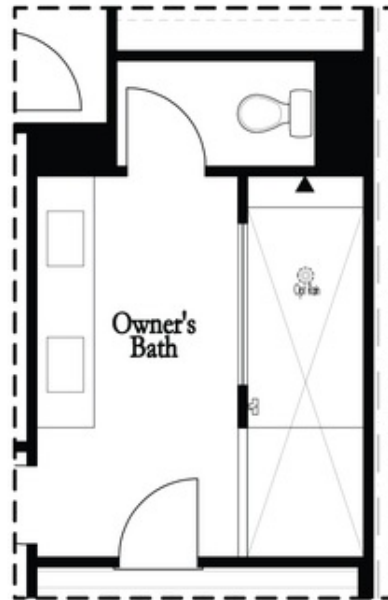

Deluxe Opt Traditional Fireplace

Deluxe Opt Linear Fireplace

Deluxe Opt Traditional Fireplace

2nd Flr Options

Want to Know More
About This Home?

CONTACT OUR COMMUNITY SALES MANAGER
Call Us @ 470.436.2641

Deluxe Opt Shower/Free Standing Tub Combo