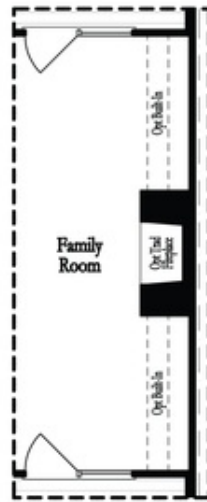

Opt Left Side Sprinkler Room

Deluxe Opt Shower Only

Opt Right Side Sprinkler Room

1st Flr Options

Want to Know More
About This Home?

CONTACT OUR COMMUNITY SALES MANAGER
Call Us @ 470.436.2641

Deluxe Opt Linear Fireplace