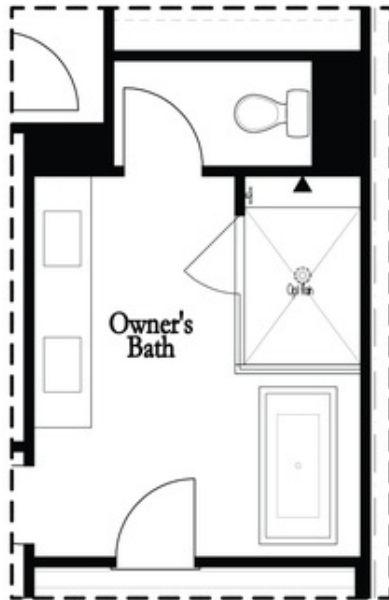

PRICED AT
\$945,888

 **2515 Sq Ft**

 **4 Beds**

 **3.5 Baths**

 **2 Car Garage**

 **3.0 Story**

Elevate your life in 2023 with a new home by The Providence Group and Be Home for your Holiday Memories. **\$25,000 ANY WAY YOU WANT TO USE IT** for contracts that close by 12/21/23! **ONLY 3 HOMES REMAIN!!!** *2022 OBIE AWARD WINNER FOR BEST MIXED USE COMMUNITY!* Our Newest Model Home! Come Preview Home Site 41 with our Newly Furnished Model Home to truly elevate your showing experience to see how luxurious life can be here at The Maxwell - * Main floor boasts Beautiful Chef's Kitchen with white cabinets at perimeter and immense island in Willow Gray, pretty quartz countertops, stylish tile backsplash and FARM SINK. The spacious family room offers a fireplace with vertical shiplap to enjoy those cold Georgia nights. Additionally, the main floor has a study & 2 outdoor covered decks taking advantage of those cool summer evenings. Expansive Owners bedroom features elegant en-suite with FREE-STANDING TUB, separate tile shower, dual vanity & private covered porch for your morning cup of coffee. Down the hallway are 2 secondary bedrooms and a shared bath perfect for guest or office space. Terrace level bedroom has a great vibe for guest retreat with direct access to the rear fenced ...

Deluxe Opt Traditional Fireplace

Deluxe Opt Linear Fireplace

Deluxe Opt Traditional Fireplace

2nd Flr Options

Want to Know More
About This Home?

CONTACT OUR COMMUNITY SALES MANAGER
Call Us @ 470.436.2641

Deluxe Opt Shower/Free Standing Tub Combo