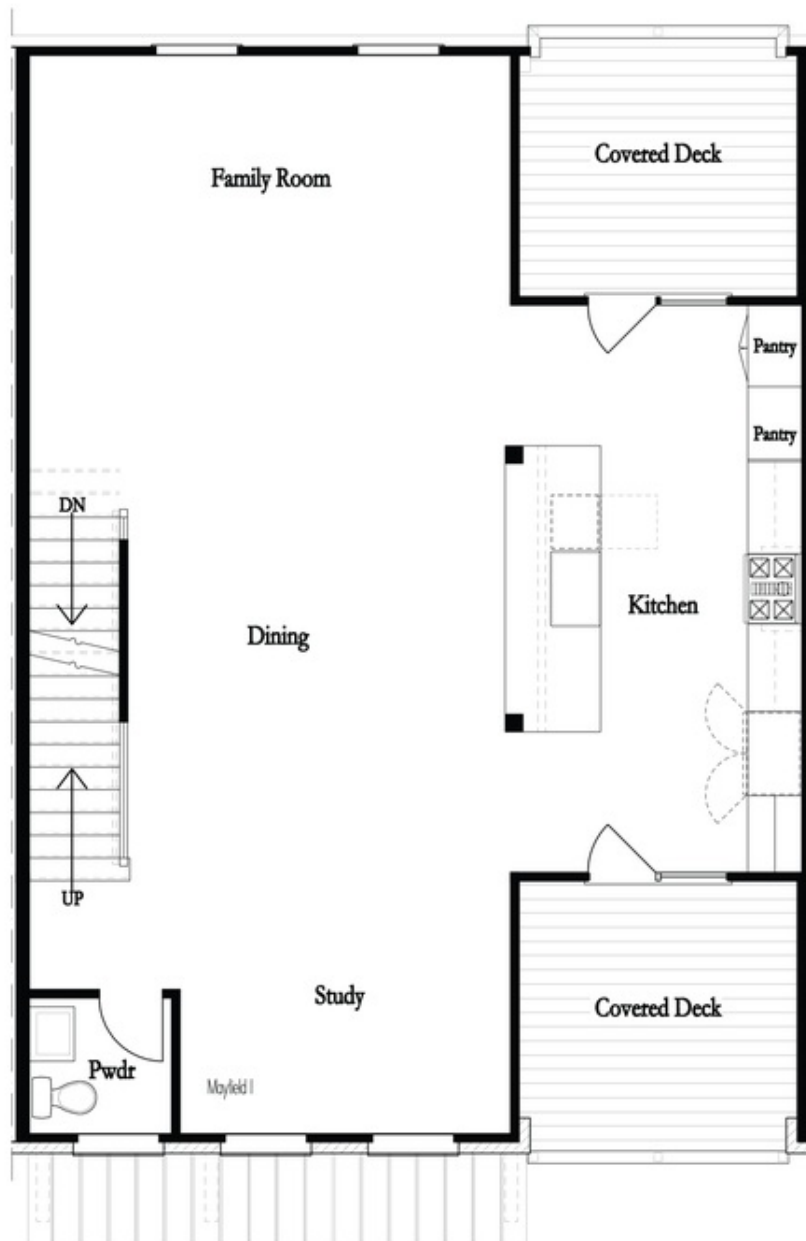

Want to Know More
About This Home?

CONTACT OUR COMMUNITY SALES MANAGER
Call Us @ 470.436.2641