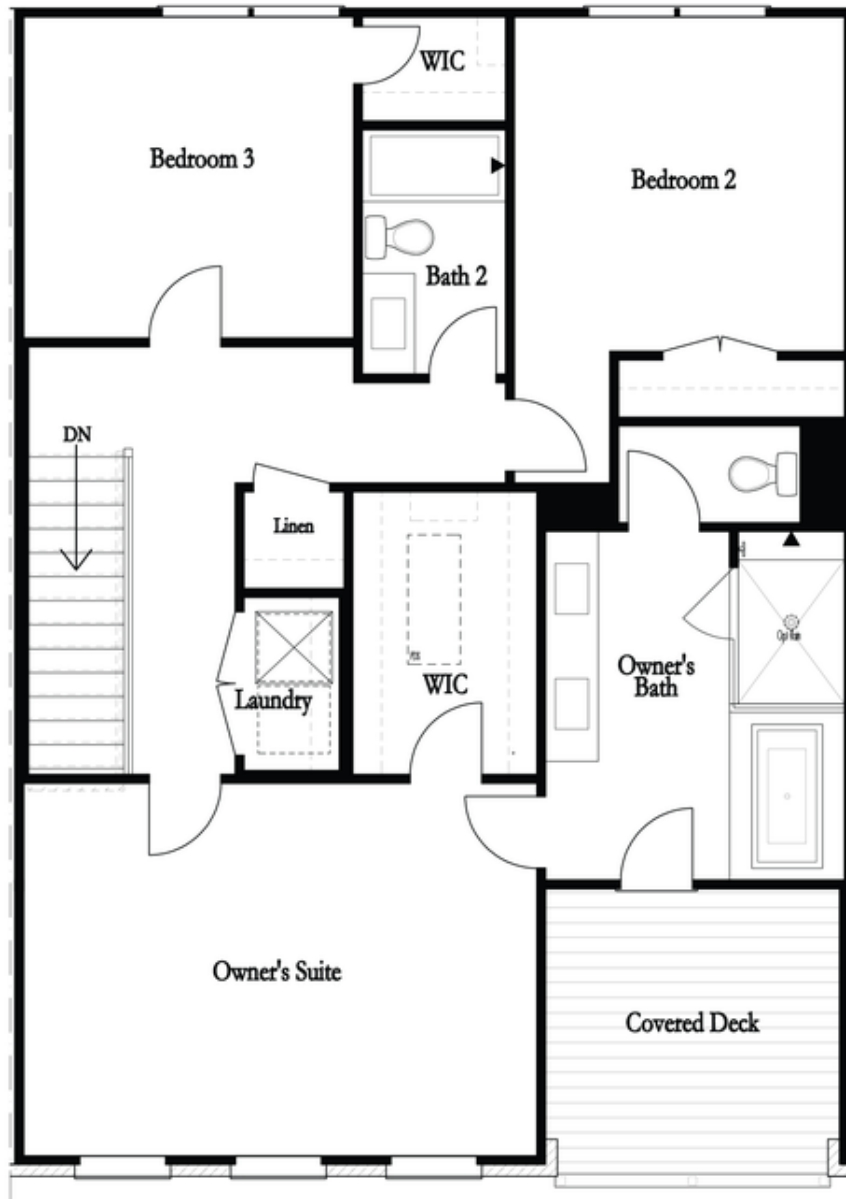

Want to Know More
About This Home?

CONTACT OUR COMMUNITY SALES MANAGER
Call Us @ 470.436.2641