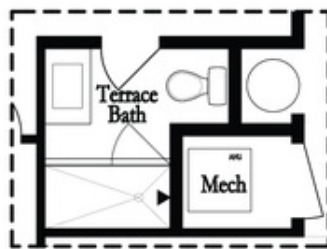

Opt Left Side Sprinkler Room

Deluxe Opt Shower Only

Opt Right Side Sprinkler Room

1st Flr Options

Want to Know More
About This Home?

CONTACT OUR COMMUNITY SALES MANAGER
Call Us @ 470.436.2641

Deluxe Opt Linear Fireplace