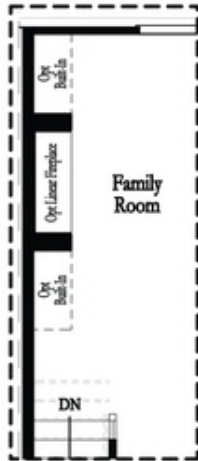

Deluxe Opt Linear Fireplace