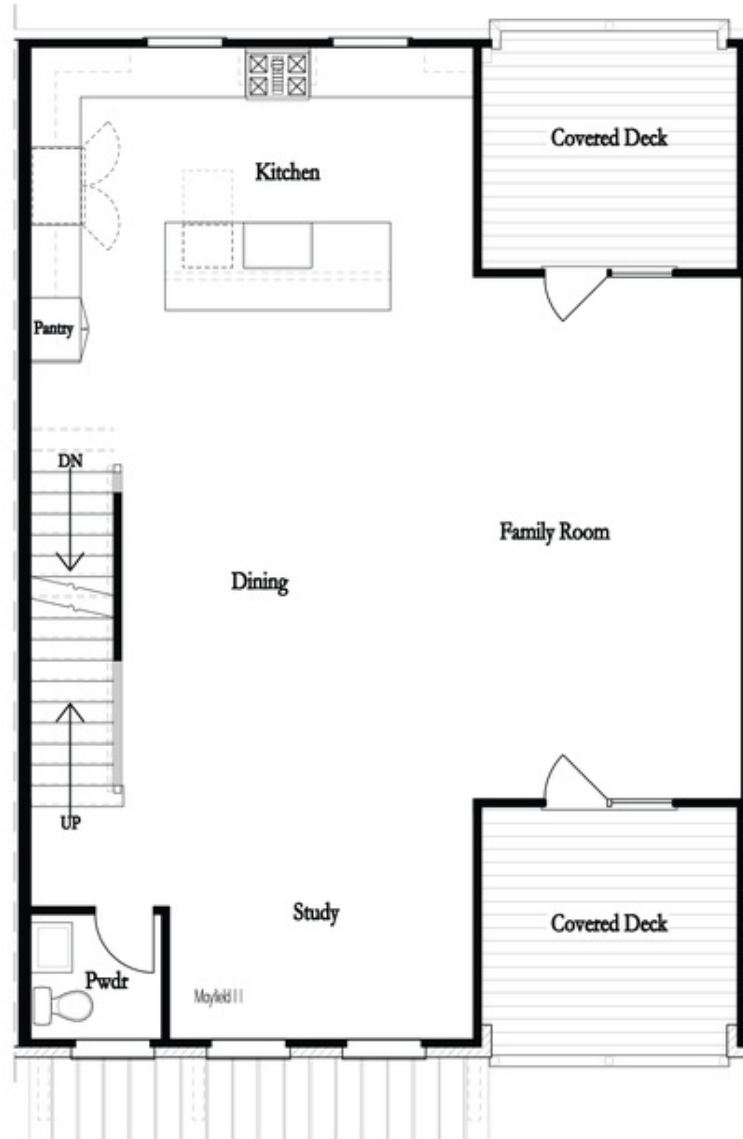

Want to Know More
About This Home?

CONTACT OUR COMMUNITY SALES MANAGER
Call Us @ 470.436.2641