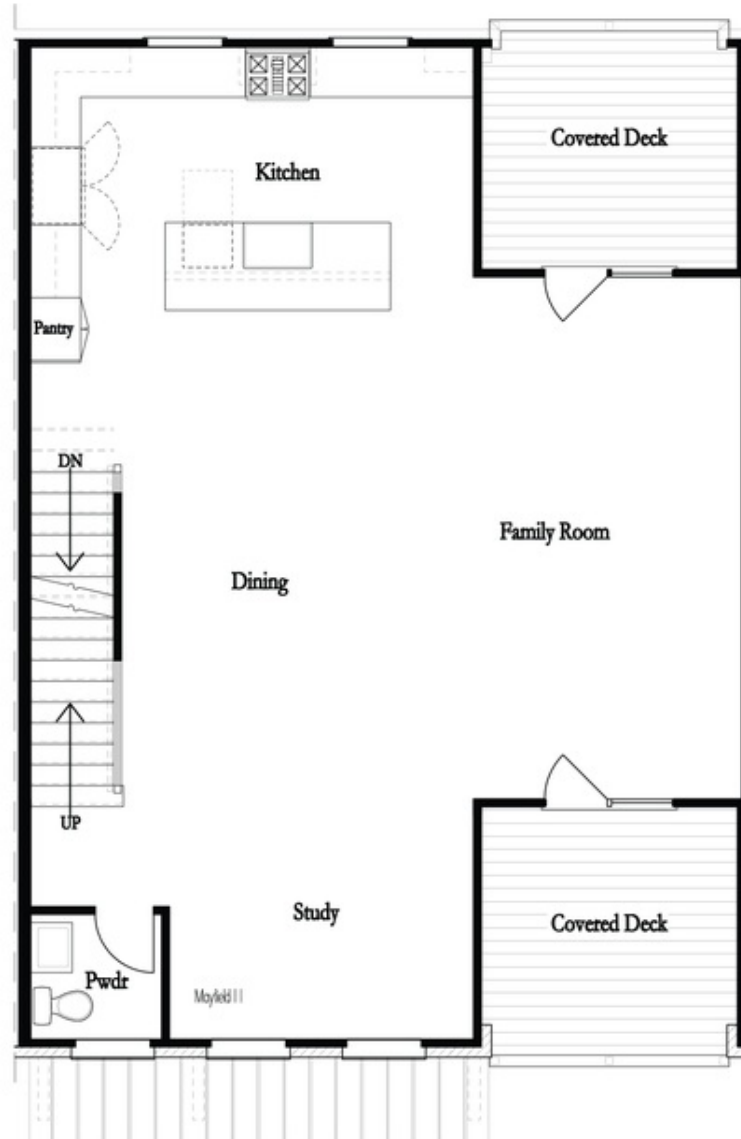

Want to Know More
About This Home?

CONTACT OUR COMMUNITY SALES MANAGER
Call Us @ 470.436.2641