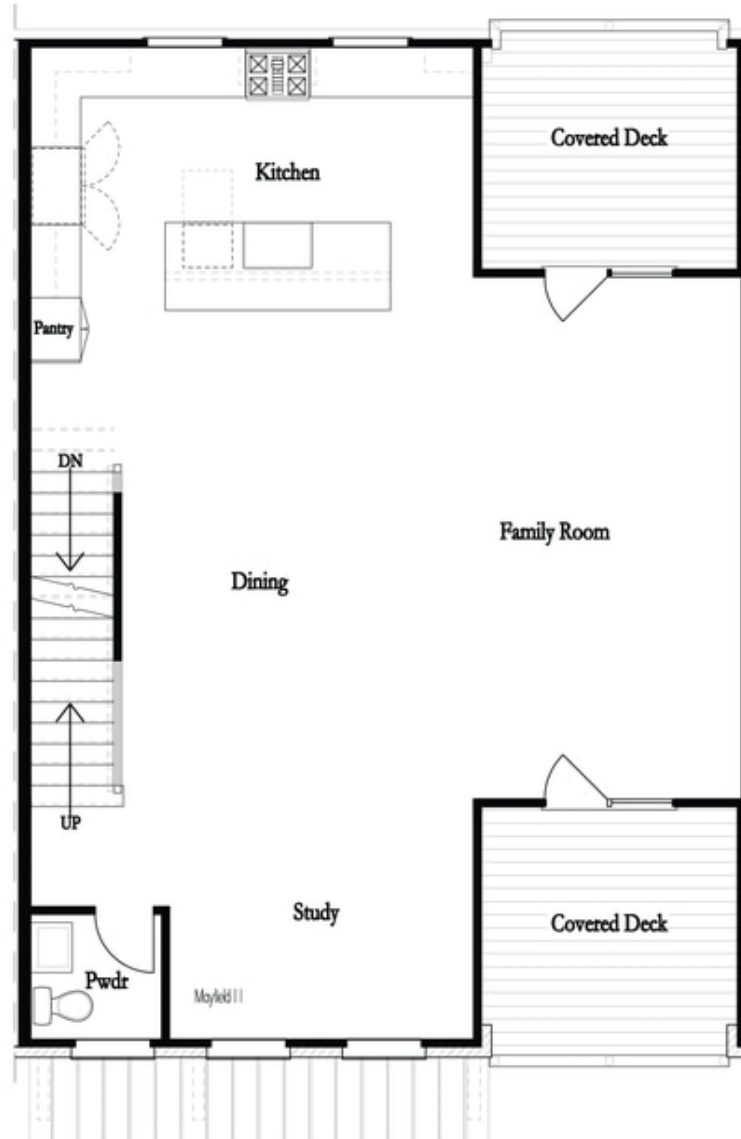

Want to Know More
About This Home?

CONTACT OUR COMMUNITY SALES MANAGER
Call Us @ 470.436.2641