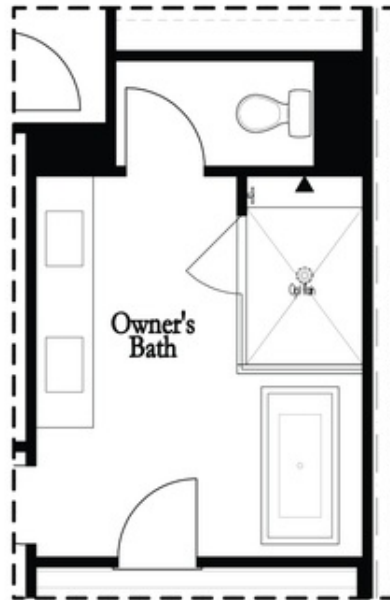

Deluxe Opt Shower/Free Standing Tub Combo