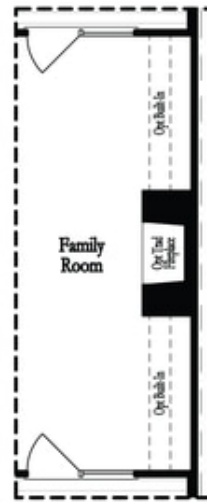

Opt Left Side Sprinkler Room

Deluxe Opt Shower Only

Opt Right Side Sprinkler Room

1st Flr Options

**Want to Know More
About This Home?**

CONTACT OUR COMMUNITY SALES MANAGER
Call Us @ 470.436.2641

Deluxe Opt Linear Fireplace