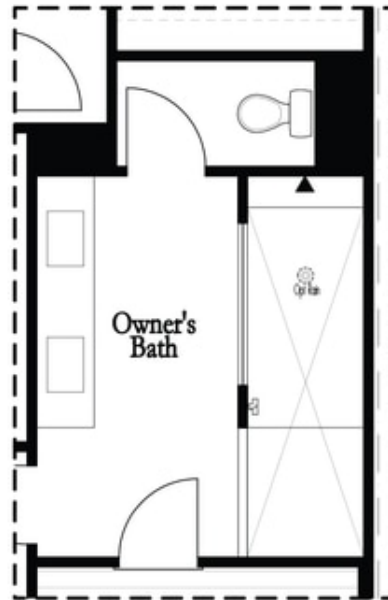

Deluxe Opt Walk-Through Shower

3rd Flr Options

Want to Know More
About This Home?

CONTACT OUR COMMUNITY SALES MANAGER
Call Us @ 470.436.2641