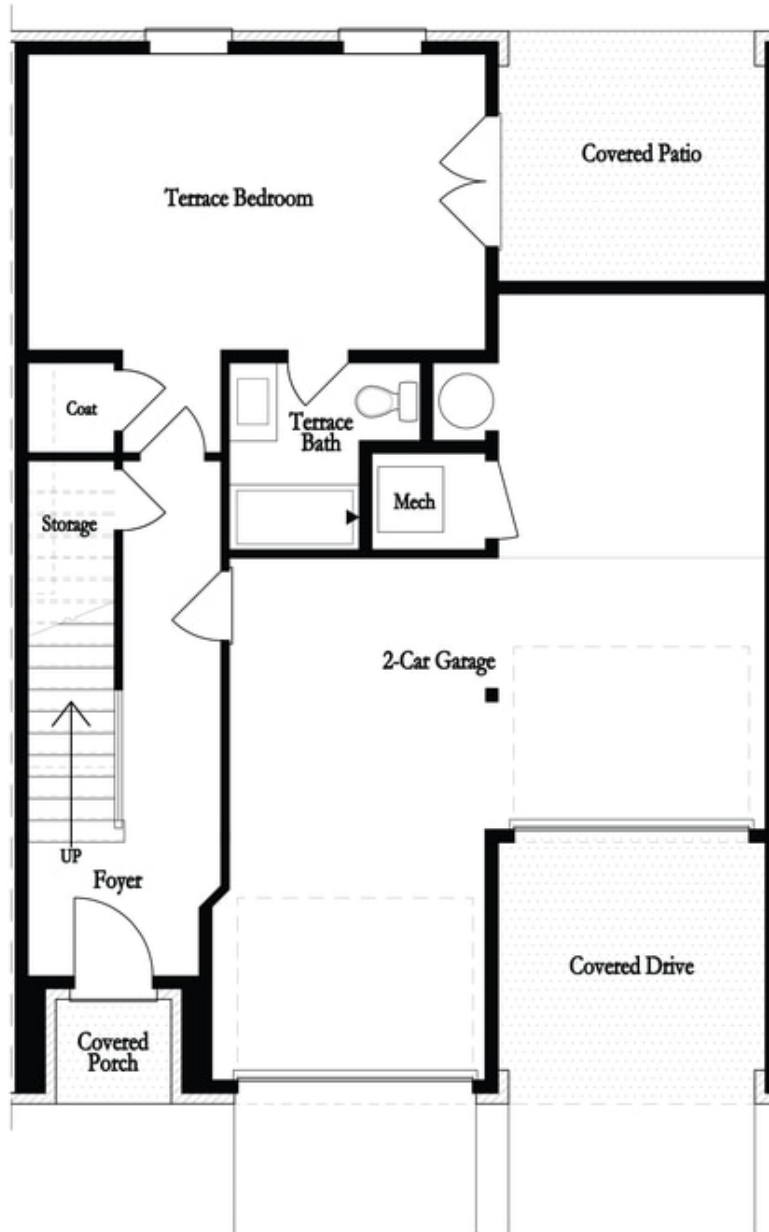

**Want to Know More
About This Home?**

CONTACT OUR COMMUNITY SALES MANAGER
Call Us @ 470.436.2641