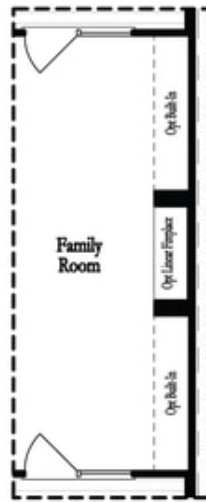

Opt Left Side Sprinkler Room

Deluxe Opt Shower Only

Opt Right Side Sprinkler Room

1st Flr Options

**Want to Know More
About This Home?**

CONTACT OUR COMMUNITY SALES MANAGER
Call Us @ 470.436.2641

Deluxe Opt Linear Fireplace