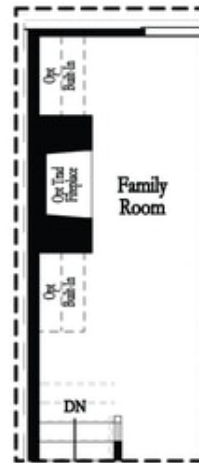

Deluxe Opt Traditional Fireplace

2nd Flr Options

**Want to Know More
About This Home?**

CONTACT OUR COMMUNITY SALES MANAGER
Call Us @ 470.436.2641