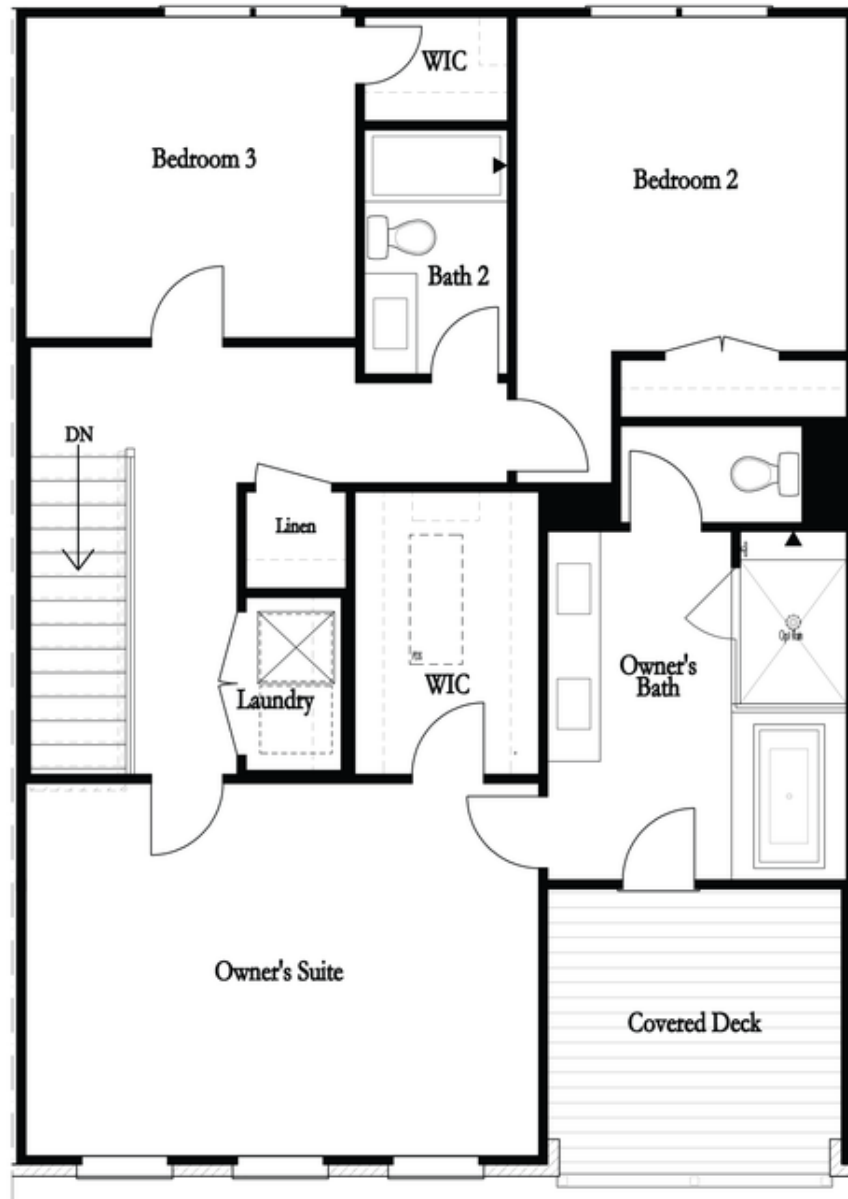

Want to Know More
About This Home?

CONTACT OUR COMMUNITY SALES MANAGER
Call Us @ 470.436.2641