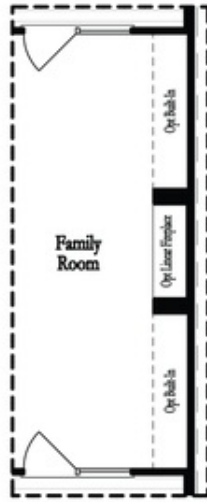

Opt Left Side Sprinkler Room

Deluxe Opt Shower Only

Opt Right Side Sprinkler Room

1st Flr Options

Want to Know More
About This Home?

CONTACT OUR COMMUNITY SALES MANAGER
Call Us @ 470.436.2641

Deluxe Opt Linear Fireplace