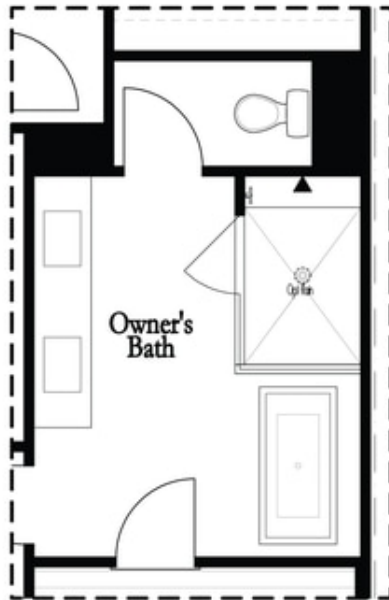

Deluxe Opt Shower/Free Standing Tub Combo