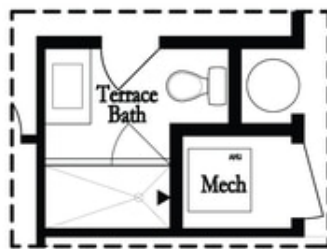

Opt Left Side Sprinkler Room

Deluxe Opt Shower Only

Opt Right Side Sprinkler Room

1st Flr Options

**Want to Know More
About This Home?**

CONTACT OUR COMMUNITY SALES MANAGER
Call Us @ 470.436.2641

Deluxe Opt Linear Fireplace