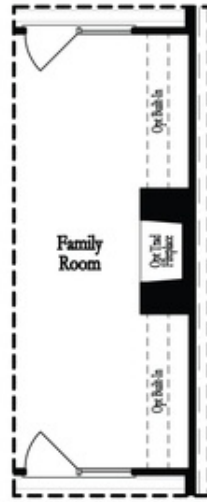

Opt Left Side Sprinkler Room

Deluxe Opt Shower Only

Opt Right Side Sprinkler Room

1st Flr Options

Want to Know More
About This Home?

CONTACT OUR COMMUNITY SALES MANAGER
Call Us @ 470.436.2641

Deluxe Opt Linear Fireplace