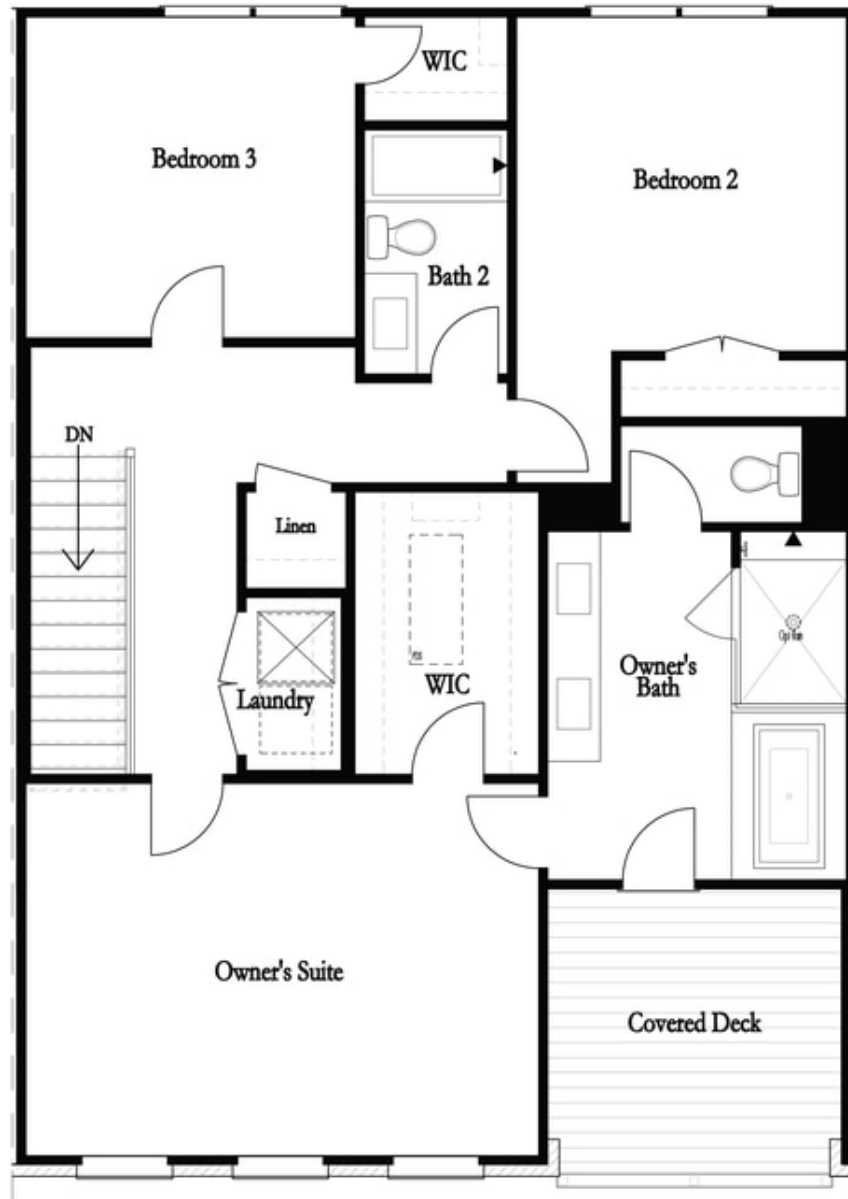

**Want to Know More
About This Home?**

CONTACT OUR COMMUNITY SALES MANAGER
Call Us @ 470.436.2641