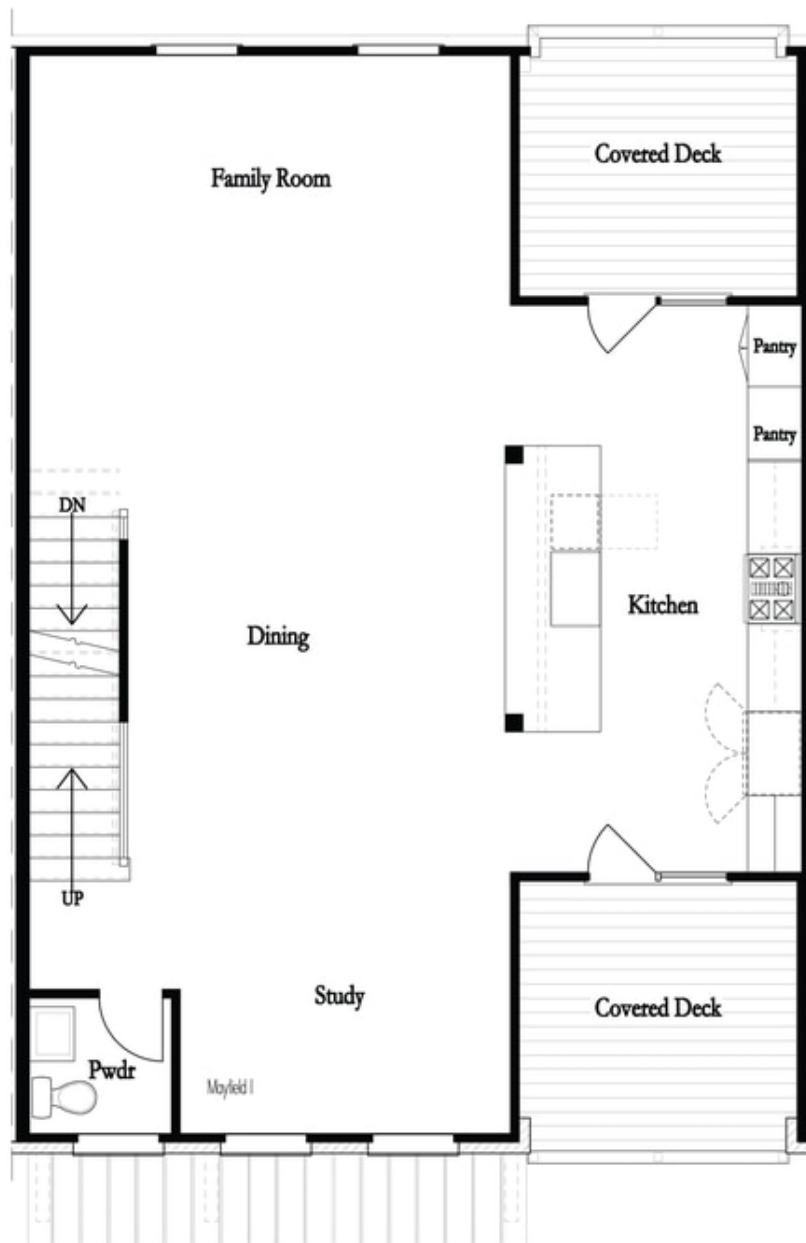

**Want to Know More
About This Home?**

CONTACT OUR COMMUNITY SALES MANAGER
Call Us @ 470.436.2641