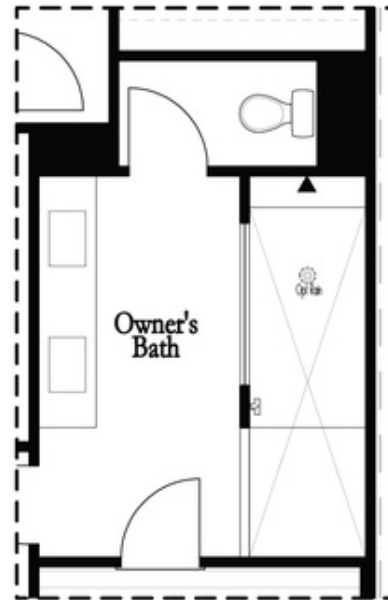

Deluxe Opt Shower/Free Standing Tub Combo

Deluxe Opt Walk-Through Shower

3rd Flr Options

Want to Know More
About This Home?

CONTACT OUR COMMUNITY SALES MANAGER
Call Us @ 470.436.2641