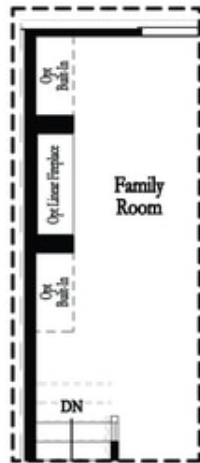

Deluxe Opt Linear Fireplace