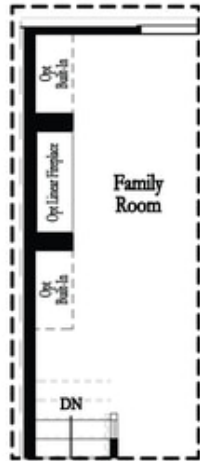

## 1st Flr Options

**Want to Know More  
About This Home?**

CONTACT OUR NEW HOME NAVIGATOR  
Call Us @ 470.436.2641

Deluxe Opt Linear Fireplace

Deluxe Opt Traditional Fireplace

Deluxe Opt Linear Fireplace

Deluxe Opt Traditional Fireplace

## 2nd Flr Options

Want to Know More  
About This Home?

CONTACT OUR NEW HOME NAVIGATOR  
Call Us @ 470.436.2641

Deluxe Opt Shower/Free Standing Tub Combo

Deluxe Opt Walk-Through Shower