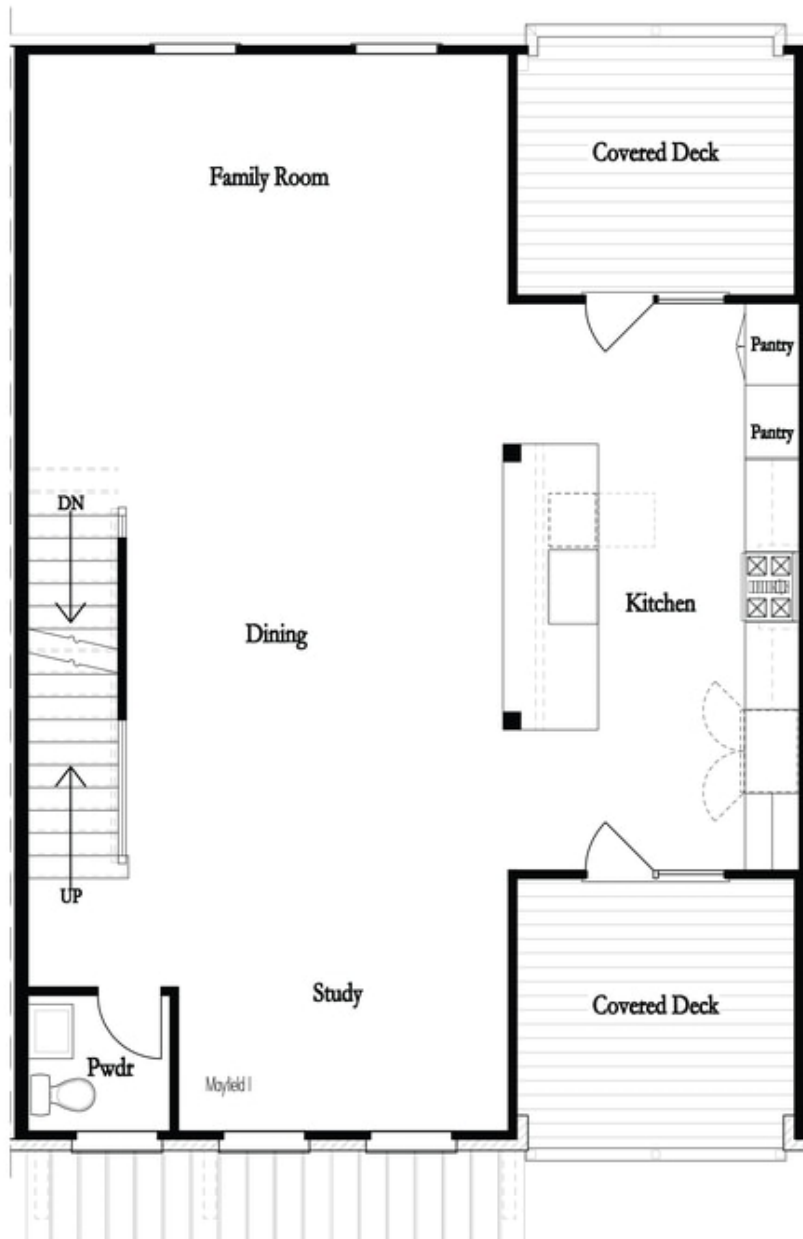

**Want to Know More
About This Home?**

CONTACT OUR NEW HOME NAVIGATOR
Call Us @ 470.436.2641