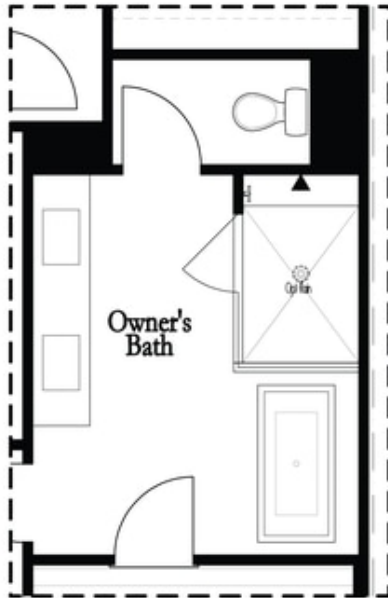

## 1st Flr Options

**Want to Know More  
About This Home?**

CONTACT OUR NEW HOME NAVIGATOR  
Call Us @ 470.436.2641

Deluxe Opt Linear Fireplace

Deluxe Opt Traditional Fireplace

Deluxe Opt Linear Fireplace

Deluxe Opt Traditional Fireplace

## 2nd Flr Options

Want to Know More  
About This Home?

CONTACT OUR NEW HOME NAVIGATOR  
Call Us @ 470.436.2641

Deluxe Opt Shower/Free Standing Tub Combo

Deluxe Opt Walk-Through Shower