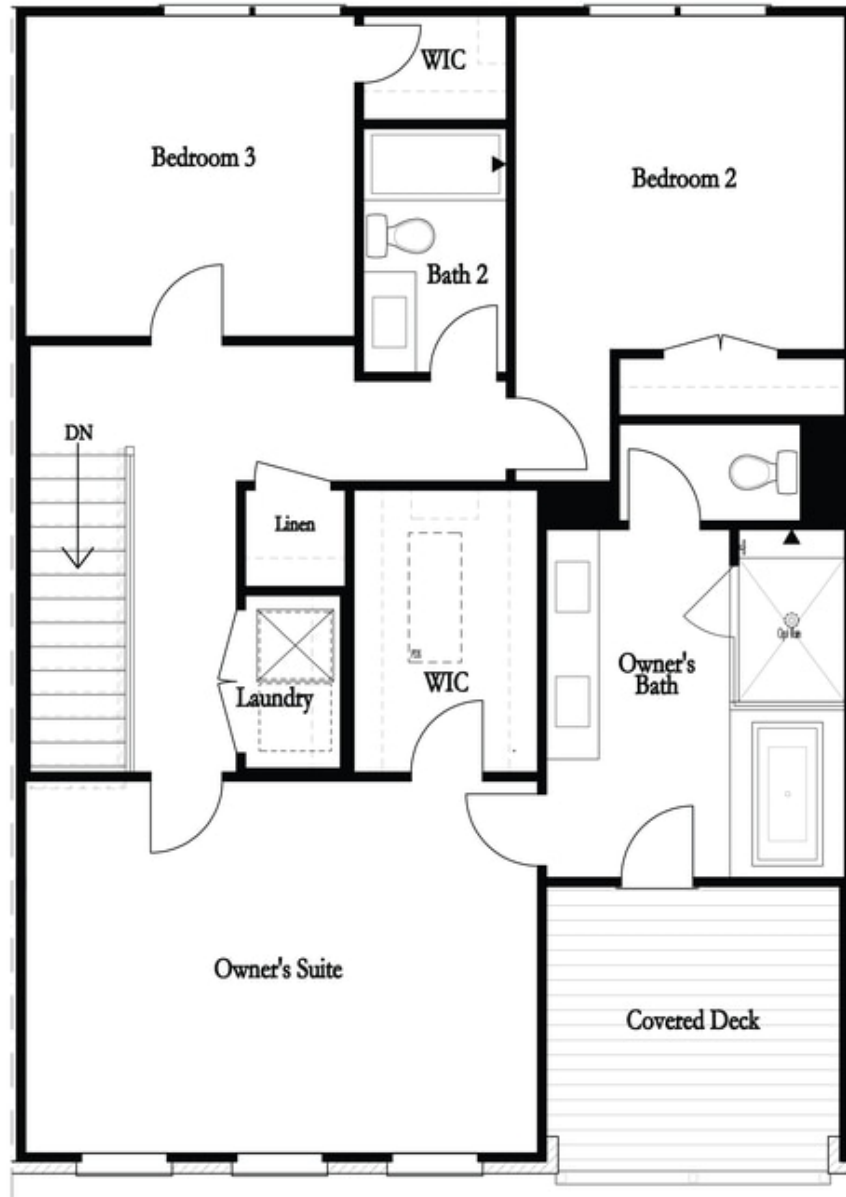

**Want to Know More
About This Home?**

CONTACT OUR NEW HOME NAVIGATOR
Call Us @ 470.436.2641