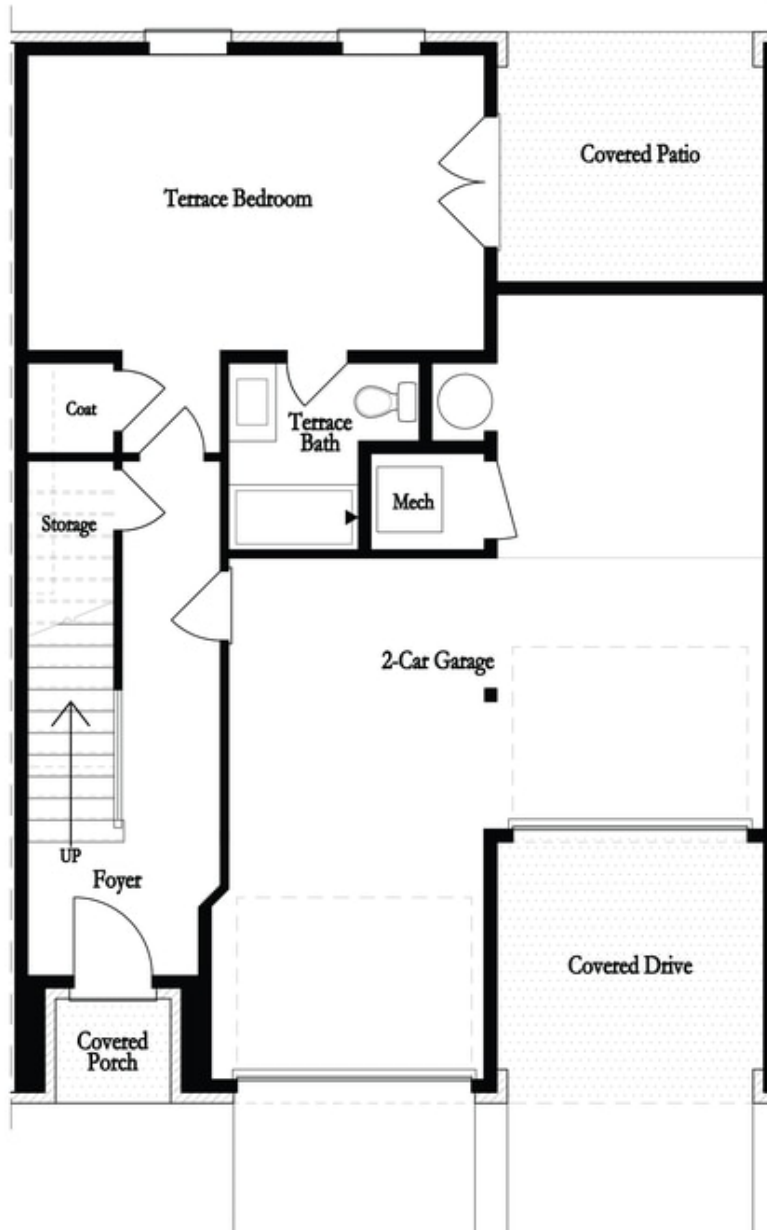

**Want to Know More
About This Home?**

CONTACT OUR NEW HOME NAVIGATOR
Call Us @ 470.436.2641