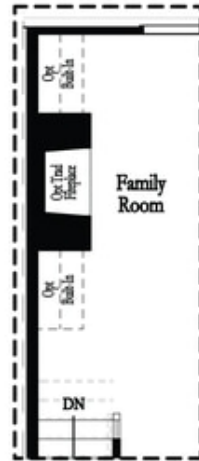

## 1st Flr Options

**Want to Know More  
About This Home?**

CONTACT OUR NEW HOME NAVIGATOR  
Call Us @ 470.436.2641

Deluxe Opt Linear Fireplace

Deluxe Opt Traditional Fireplace

Deluxe Opt Linear Fireplace

Deluxe Opt Traditional Fireplace

## 2nd Flr Options

Want to Know More  
About This Home?

CONTACT OUR NEW HOME NAVIGATOR  
Call Us @ 470.436.2641

Deluxe Opt Shower/Free Standing Tub Combo

Deluxe Opt Walk-Through Shower