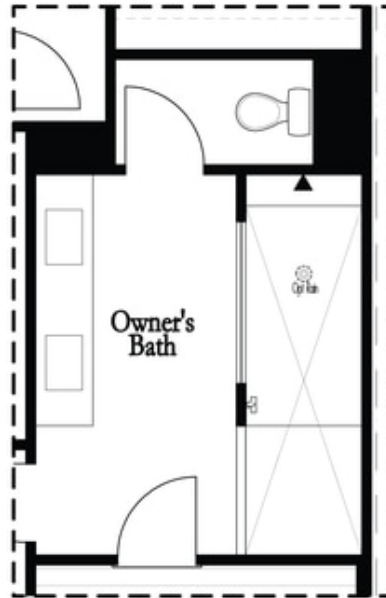

## 1st Flr Options

**Want to Know More  
About This Home?**

CONTACT OUR NEW HOME NAVIGATOR  
Call Us @ 470.436.2641

Deluxe Opt Linear Fireplace

Deluxe Opt Traditional Fireplace

Deluxe Opt Linear Fireplace

Deluxe Opt Traditional Fireplace

## 2nd Flr Options

Want to Know More  
About This Home?

CONTACT OUR NEW HOME NAVIGATOR  
Call Us @ 470.436.2641

Deluxe Opt Shower/Free Standing Tub Combo

Deluxe Opt Walk-Through Shower