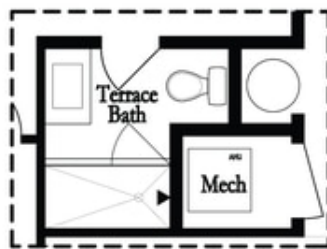

Deluxe Opt Shower Only