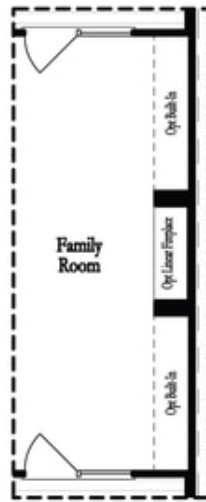

Deluxe Opt Linear Fireplace