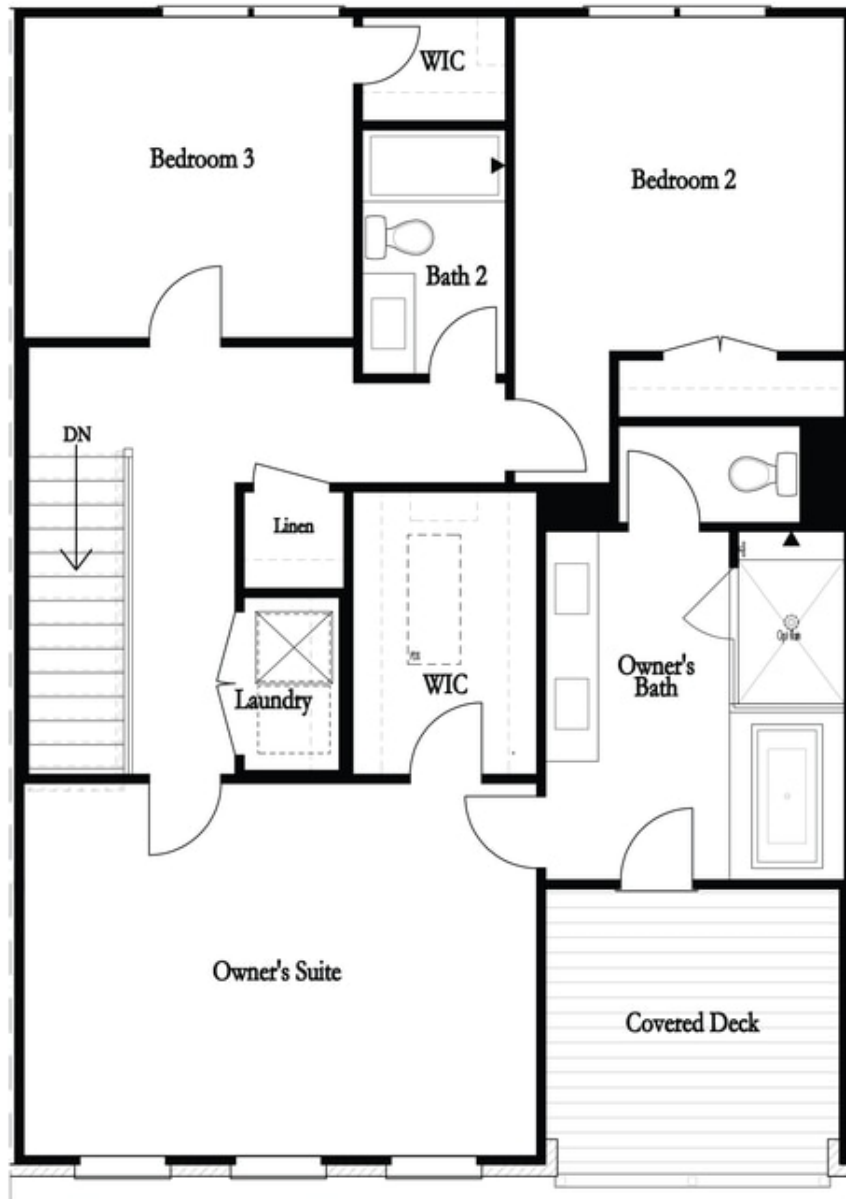

**Want to Know More
About This Home?**

CONTACT OUR COMMUNITY SALES MANAGER
Call Us @ 470.436.2641