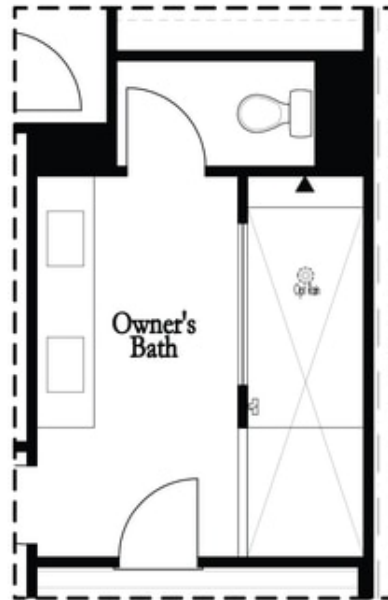

## 2nd Flr Options

**Want to Know More  
 About This Home?**

CONTACT OUR COMMUNITY SALES MANAGER  
 Call Us @ 470.436.2641

Deluxe Opt Shower/Free Standing Tub Combo

Deluxe Opt Walk-Through Shower