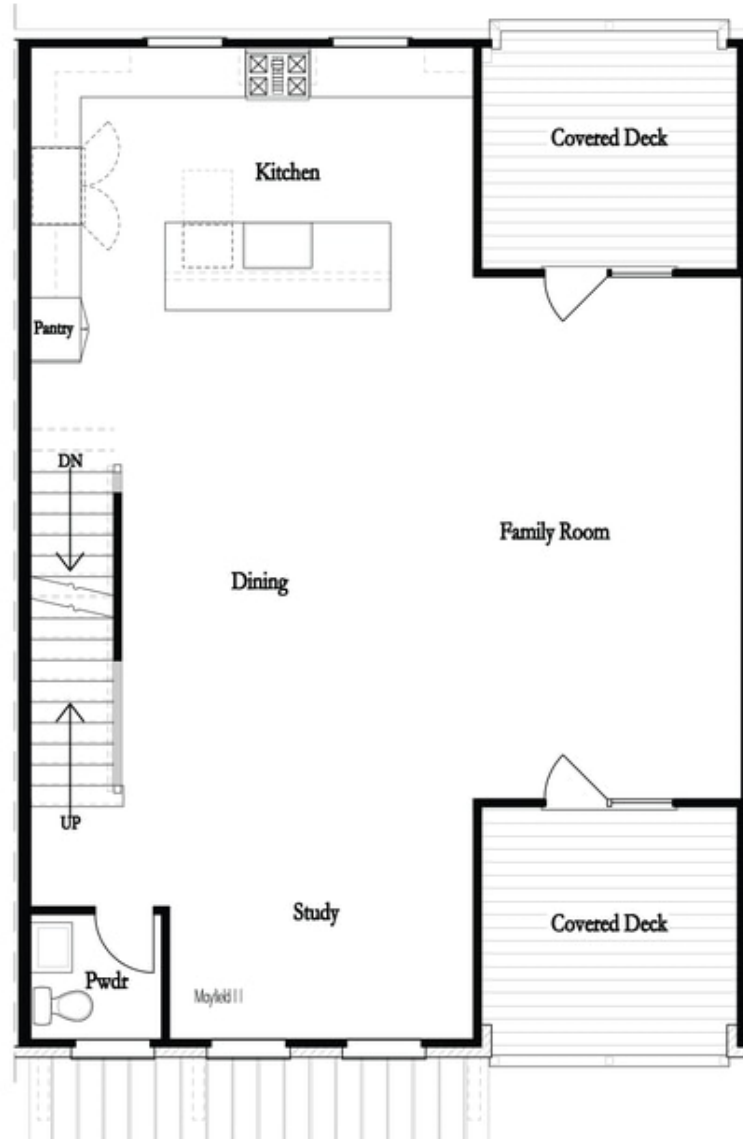

Want to Know More
About This Home?

CONTACT OUR COMMUNITY SALES MANAGER
Call Us @ 470.436.2641