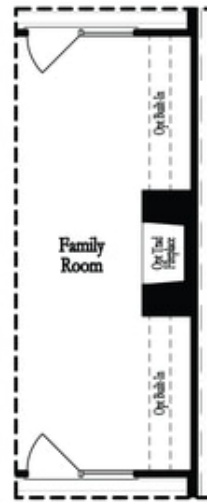

Deluxe Opt Traditional Fireplace