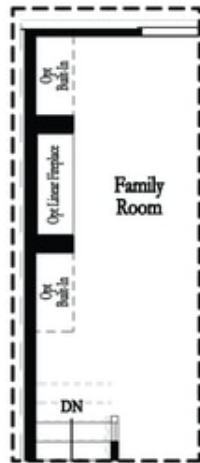

## 1st Flr Options

**Want to Know More  
About This Home?**

CONTACT OUR COMMUNITY SALES MANAGER  
Call Us @ 470.436.2641

Deluxe Opt Linear Fireplace

Deluxe Opt Traditional Fireplace

Deluxe Opt Linear Fireplace