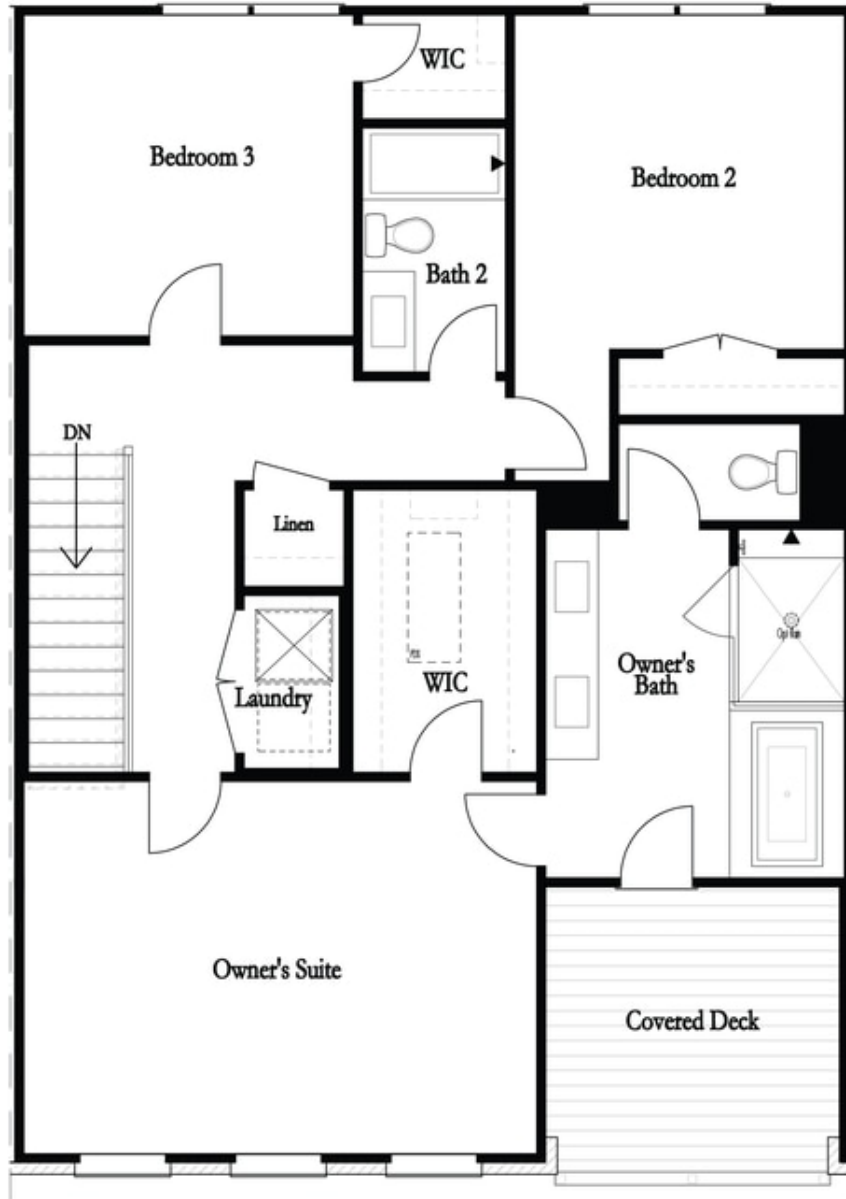

**Want to Know More
About This Home?**

CONTACT OUR COMMUNITY SALES MANAGER
Call Us @ 470.436.2641