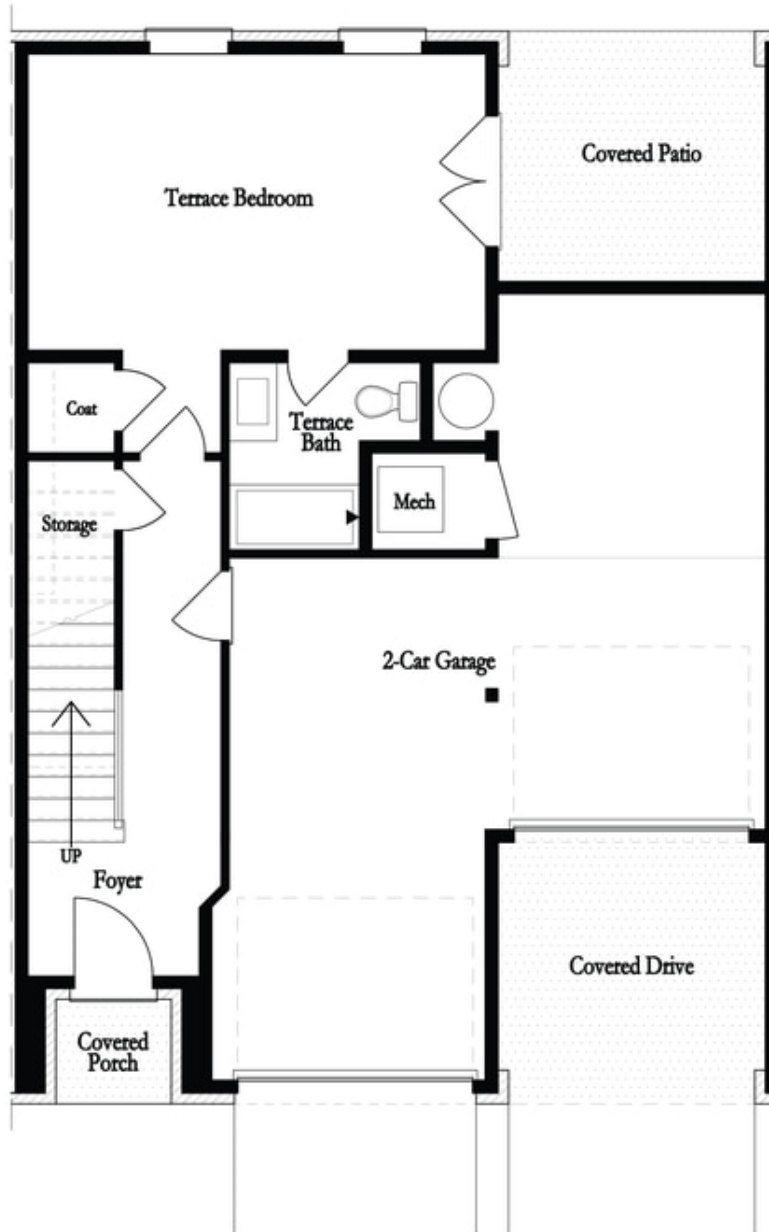

Want to Know More
About This Home?

CONTACT OUR COMMUNITY SALES MANAGER
Call Us @ 470.436.2641