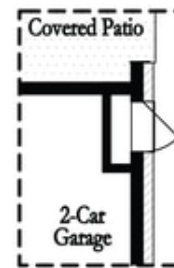

Opt Right Side Sprinkler Room

1st Flr Options

Want to Know More
About This Home?

CONTACT OUR COMMUNITY SALES MANAGER
Call Us @ 470.436.2641