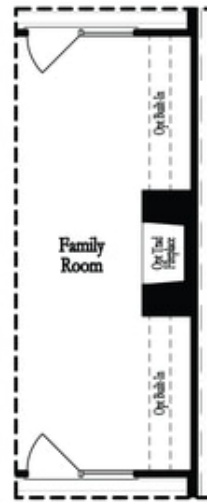

Opt Left Side Sprinkler Room

Deluxe Opt Shower Only

Opt Right Side Sprinkler Room

1st Flr Options

Want to Know More
About This Home?

CONTACT OUR COMMUNITY SALES MANAGER
Call Us @ 470.436.2641

Deluxe Opt Linear Fireplace