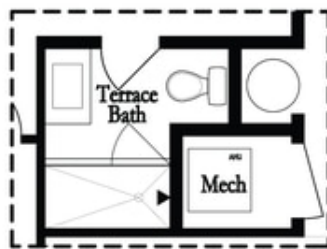

Opt Left Side Sprinkler Room

Deluxe Opt Shower Only

Opt Right Side Sprinkler Room

1st Flr Options

Want to Know More
About This Home?

CONTACT OUR COMMUNITY SALES MANAGER
Call Us @ 470.436.2641

Deluxe Opt Linear Fireplace