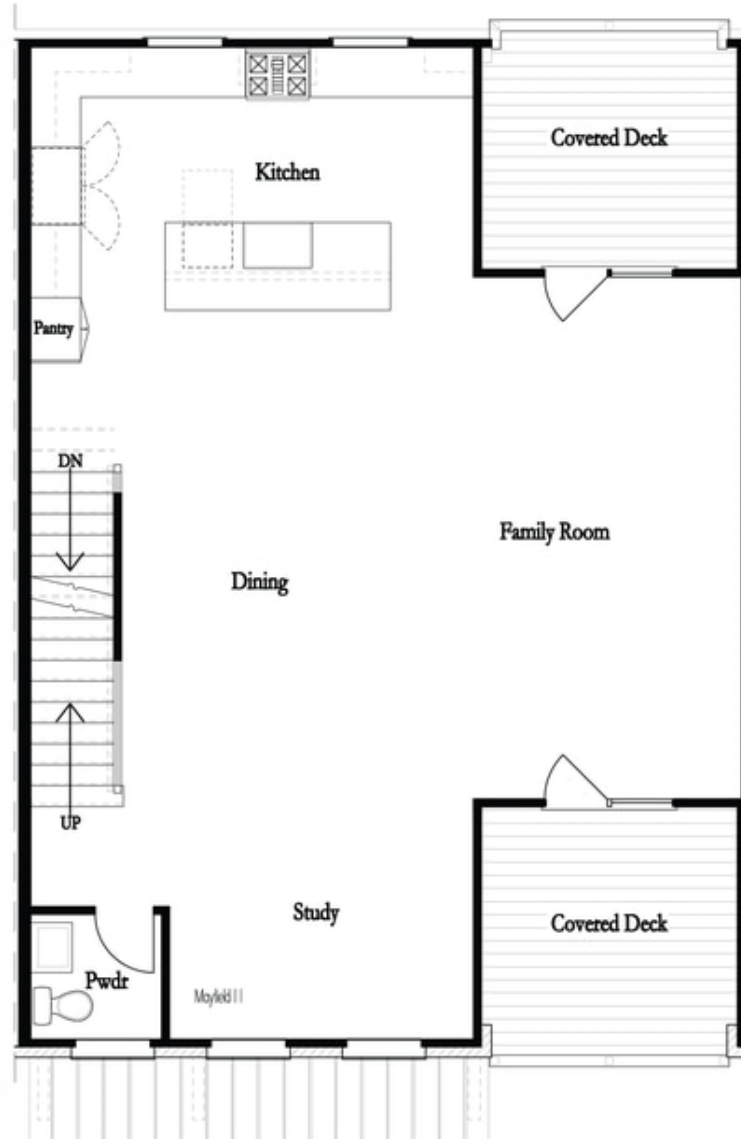

**Want to Know More
About This Home?**

CONTACT OUR COMMUNITY SALES MANAGER
Call Us @ 470.436.2641