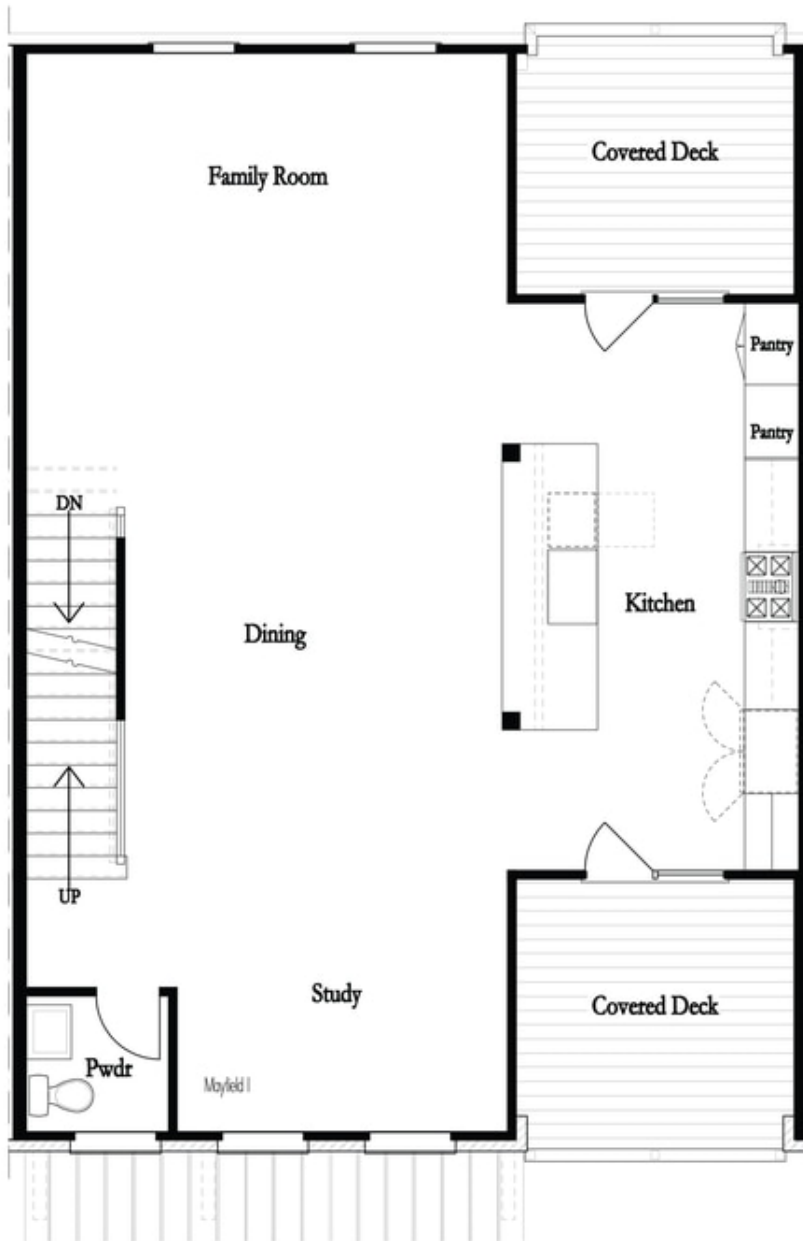

**Want to Know More
About This Home?**

CONTACT OUR COMMUNITY SALES MANAGER
Call Us @ 470.436.2641