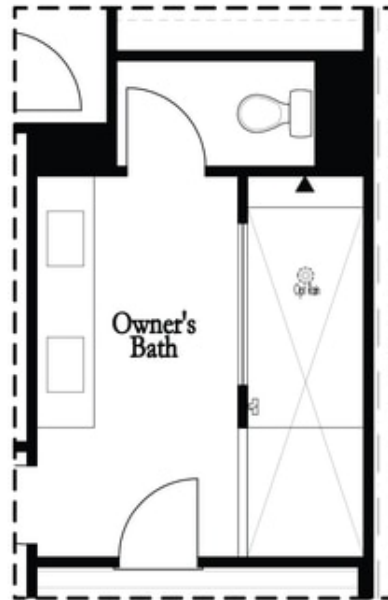

Deluxe Opt Shower/Free Standing Tub Combo

Deluxe Opt Walk-Through Shower

3rd Flr Options

**Want to Know More
About This Home?**

CONTACT OUR COMMUNITY SALES MANAGER
Call Us @ 470.436.2641