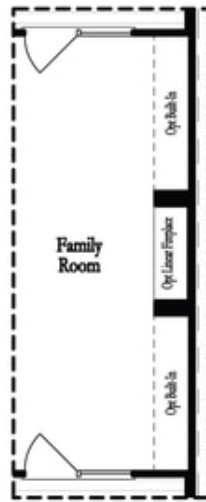

Opt Left Side Sprinkler Room

Deluxe Opt Shower Only

Opt Right Side Sprinkler Room

1st Flr Options

Want to Know More
About This Home?

CONTACT OUR COMMUNITY SALES MANAGER
Call Us @ 470.436.2641

Deluxe Opt Linear Fireplace