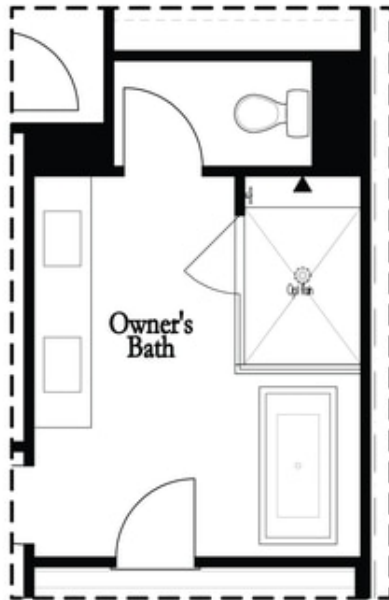

Deluxe Opt Shower/Free Standing Tub Combo

Deluxe Opt Walk-Through Shower

3rd Flr Options

**Want to Know More
About This Home?**

CONTACT OUR COMMUNITY SALES MANAGER
Call Us @ 470.436.2641