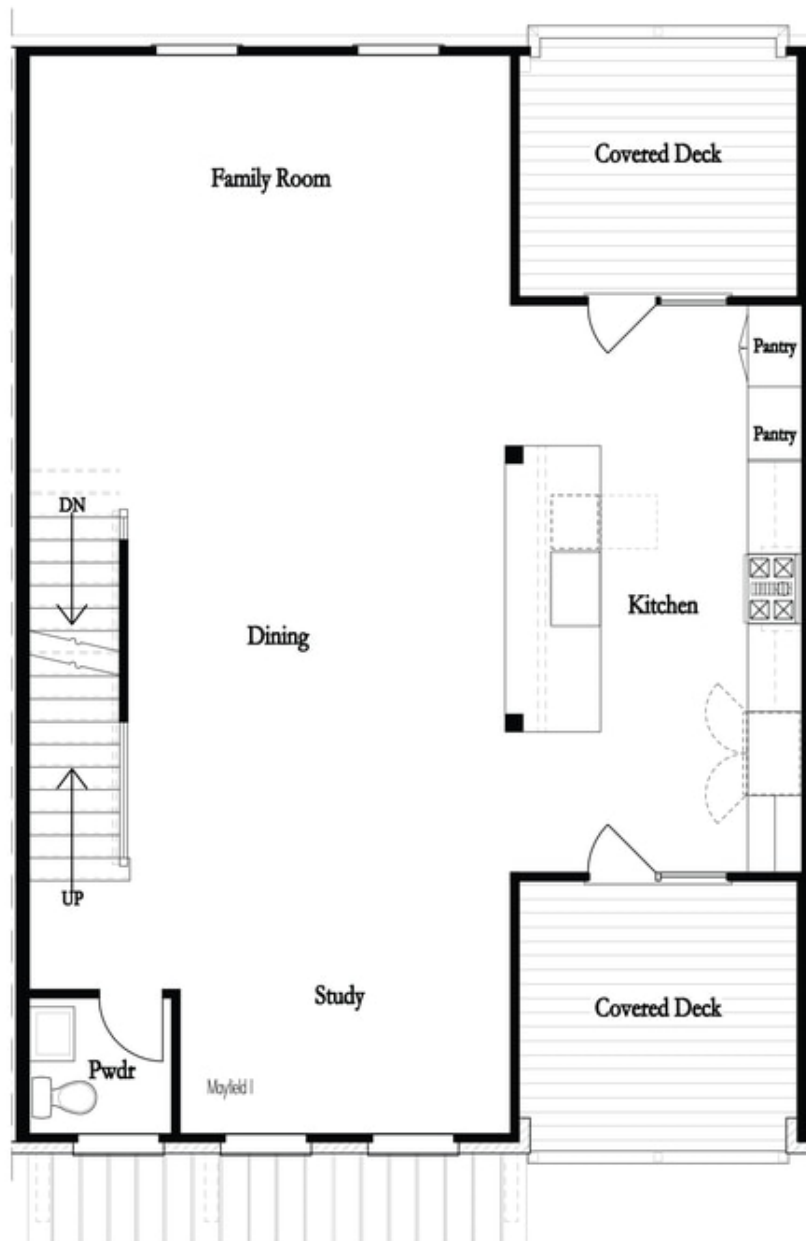

**Want to Know More
About This Home?**

CONTACT OUR COMMUNITY SALES MANAGER
Call Us @ 470.436.2641