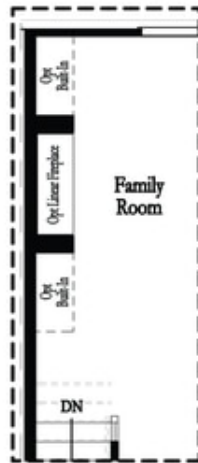

Deluxe Opt Linear Fireplace