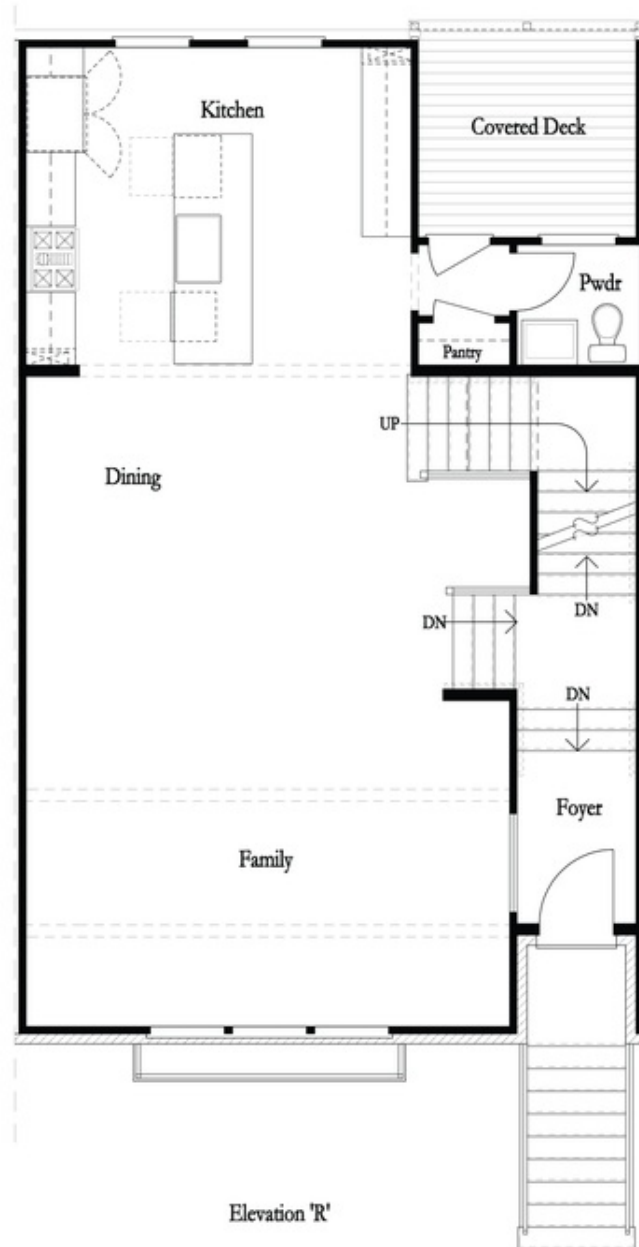

Want to Know More
About This Home?

CONTACT OUR COMMUNITY SALES MANAGER
Call Us @ 470.248.2777