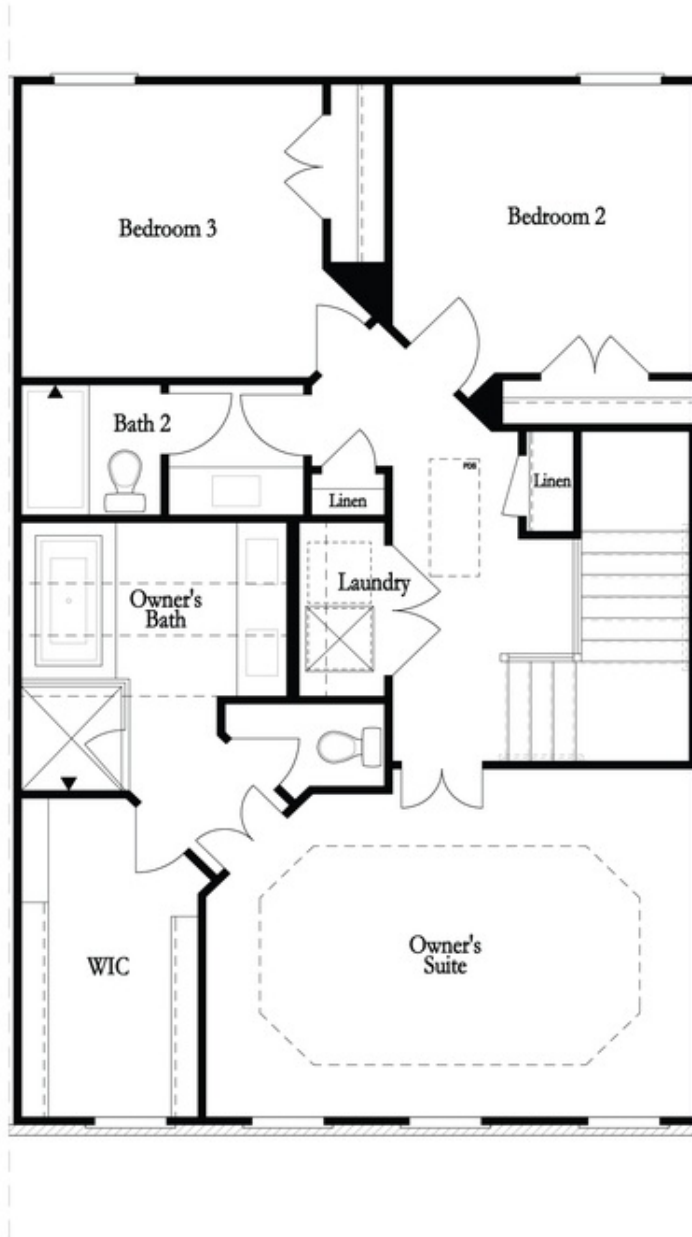

Want to Know More
About This Home?

CONTACT OUR COMMUNITY SALES MANAGER
Call Us @ 470.248.2777