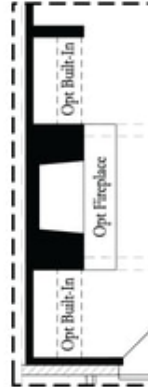

PRICED AT

\$1,107,355

 2325 Sq Ft

 4 Beds

 3.5 Baths

 2 Car Garage

 3.0 Story

Home Site 16 is a **MUST SEE LOT!!!** Move in ready & turn key home w/ all appliances included! End unit featuring extra widows, large fenced in backyard, & Clean, unobstructed views from the front of the home!! Located across from the community pocket park featuring Rose Trellises- there's no view quiet like it! The Chaucer Home Design features 4 Bed / 3.5 Bath ~ **LINEAR FIREPLACE W/ CUSTOM BUILT IN'S ~ FREE STANDING TUB ~ DESIGNER TRIM ACCENT WALLS ~ FENCED IN BACKYARD ~ DESIGNER CURATED FINISHES** ~ Home Site 16 features Towns on Thompson's largest floor plan sitting over 25 feet wide. This extra width is ideal for the extra storage located in the garage for bikes, golf clubs, coolers and everything you need to walk to Downtown Alpharetta's green space this spring! This home features a 2 car garage + driveway large enough for 2 additional cars to fit. Entering from the garage, you have an oversized bedroom (or office) with closet & full bathroom with an upgraded walk in shower. The terrace level also has a covered patio leading to the fenced in backyard. Large, wide split stair cases lead you to the main level living ...

Optional Fireplace

Optional Fireplace
 Linear

Second Floor Options

Optional Free Standing Tub
 with Shower

Third Floor Options

**Want to Know More
 About This Home?**

CONTACT OUR COMMUNITY SALES MANAGER
 Call Us @ 470.248.2777