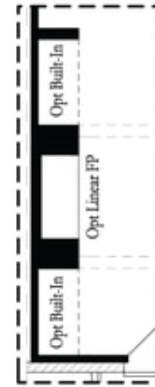

PRICED AT

\$1,107,355

 2325 Sq Ft

 4 Beds

 3.5 Baths

 2 Car Garage

 3.0 Story

Home Site 16 is a **MUST SEE LOT!!!** Move in ready & turn key home w/ all appliances included! End unit featuring extra widows, large fenced in backyard, & Clean, unobstructed views from the front of the home!! Located across from the community pocket park featuring Rose Trellises- there's no view quiet like it! The Chaucer Home Design features 4 Bed / 3.5 Bath ~ **LINEAR FIREPLACE W/ CUSTOM BUILT IN'S ~ FREE STANDING TUB ~ DESIGNER TRIM ACCENT WALLS ~ FENCED IN BACKYARD ~ DESIGNER CURATED FINISHES** ~ Home Site 16 features Towns on Thompson's largest floor plan sitting over 25 feet wide. This extra width is ideal for the extra storage located in the garage for bikes, golf clubs, coolers and everything you need to walk to Downtown Alpharetta's green space this spring! This home features a 2 car garage + driveway large enough for 2 additional cars to fit. Entering from the garage, you have an oversized bedroom (or office) with closet & full bathroom with an upgraded walk in shower. The terrace level also has a covered patio leading to the fenced in backyard. Large, wide split stair cases lead you to the main level living ...

Optional Fireplace

Optional Fireplace
 Linear

Second Floor Options

Optional Free Standing Tub
 with Shower

Third Floor Options

**Want to Know More
 About This Home?**

CONTACT OUR COMMUNITY SALES MANAGER
 Call Us @ 470.248.2777