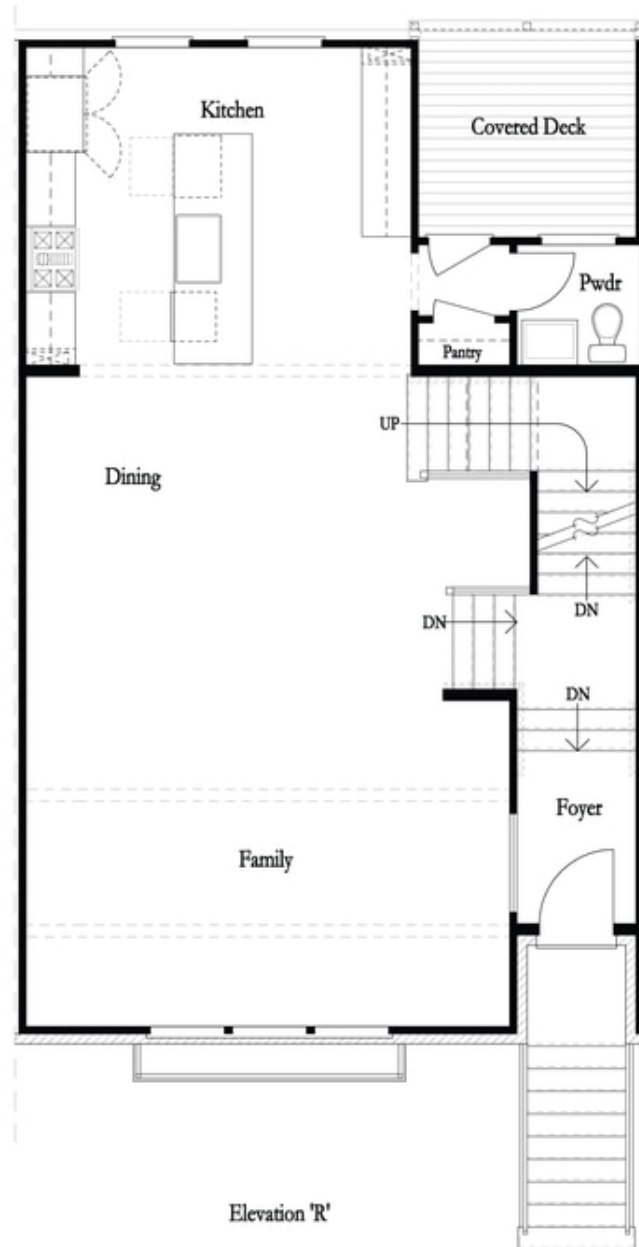

**Want to Know More
About This Home?**

CONTACT OUR COMMUNITY SALES MANAGER
Call Us @ 470.248.2777