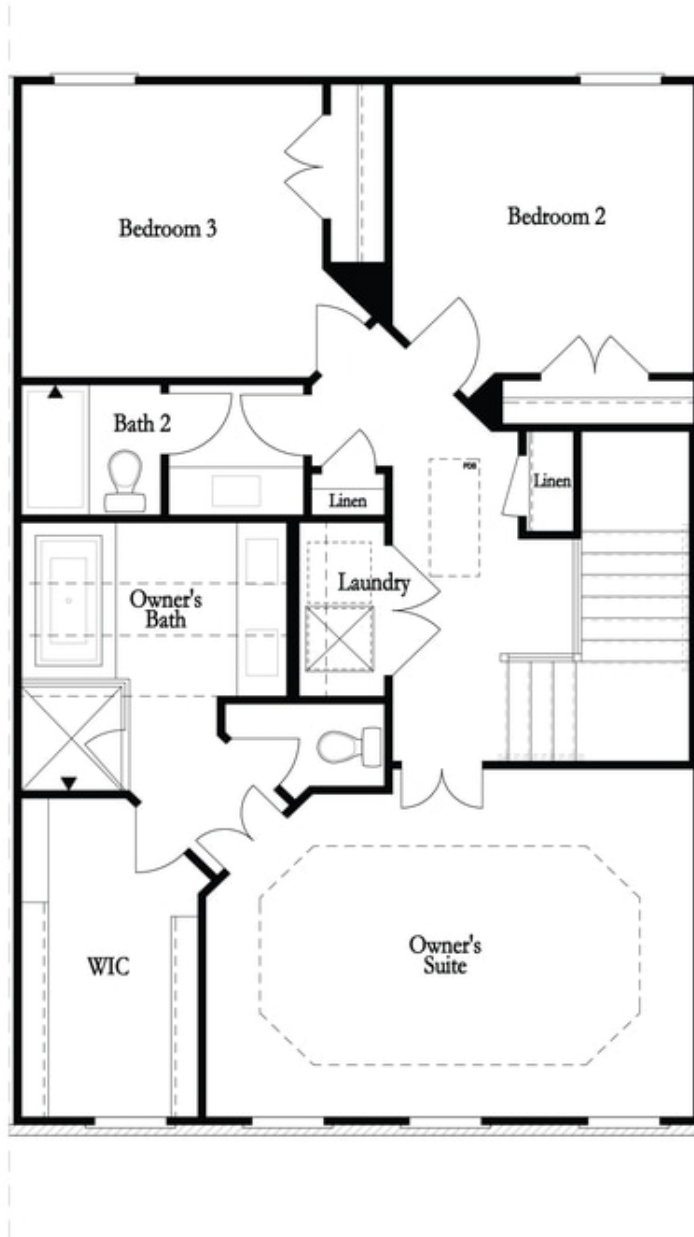

**Want to Know More
About This Home?**

CONTACT OUR COMMUNITY SALES MANAGER
Call Us @ 470.248.2777