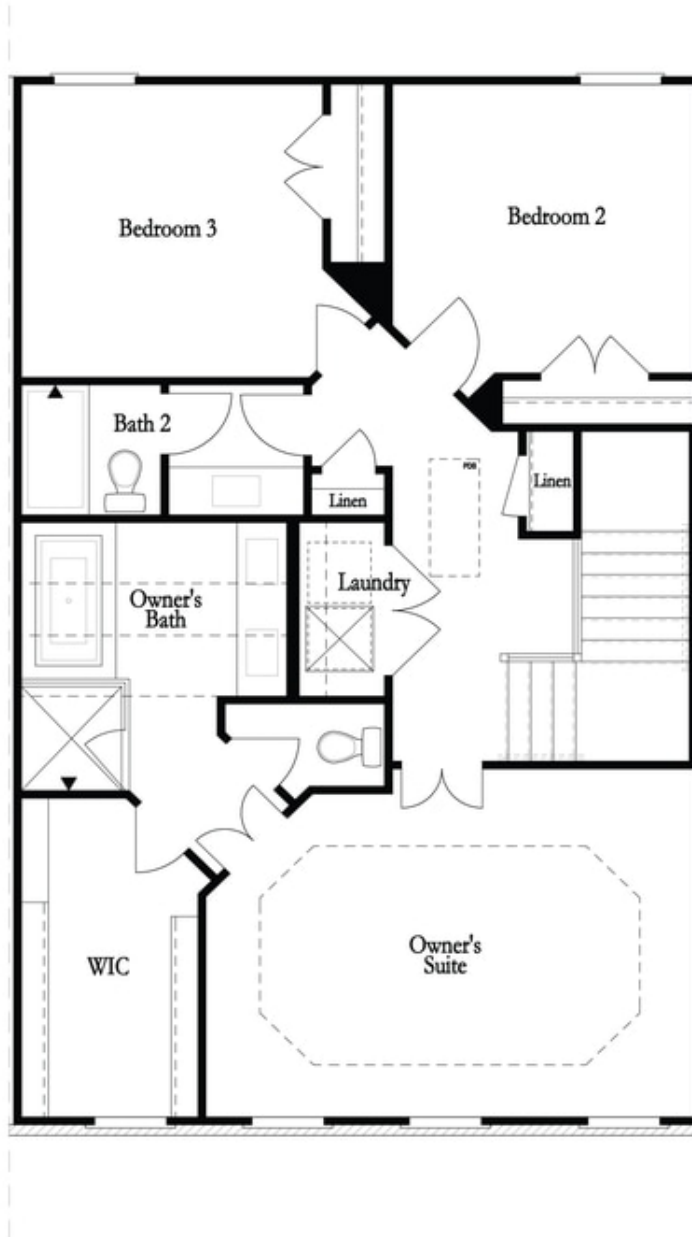

**Want to Know More
About This Home?**

CONTACT OUR COMMUNITY SALES MANAGER
Call Us @ 470.248.2777