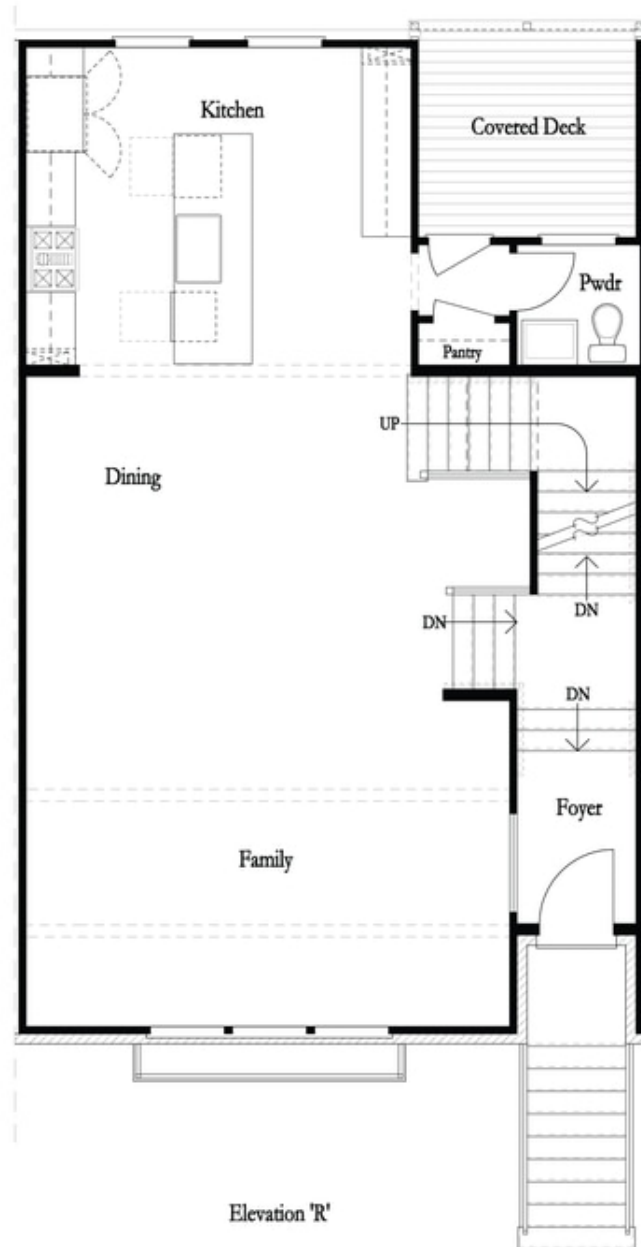

**Want to Know More
About This Home?**

CONTACT OUR COMMUNITY SALES MANAGER
Call Us @ 470.248.2777