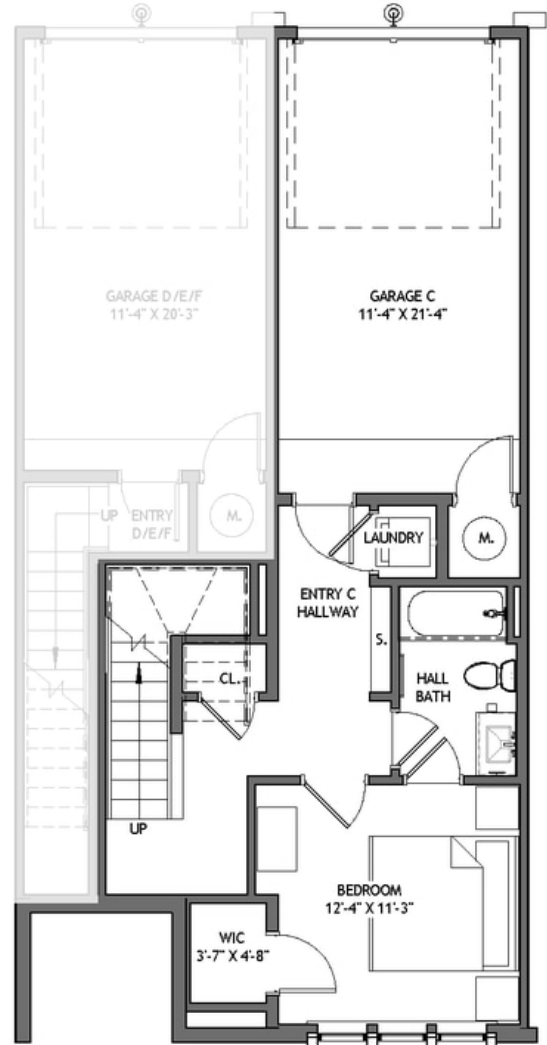

**Want to Know More
About This Home?**

CONTACT OUR NEW HOME NAVIGATOR
Call Us @ (470) 955-0875