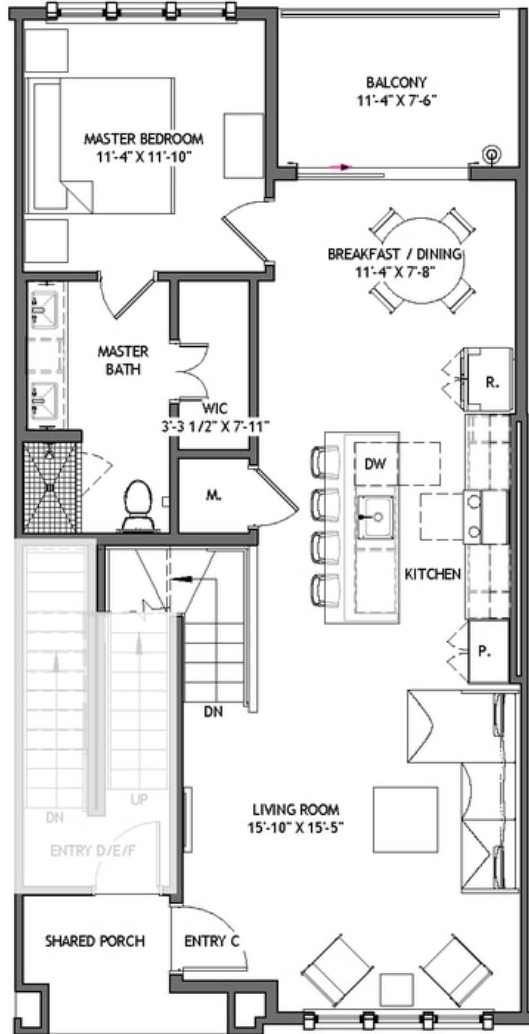

**Want to Know More
About This Home?**

CONTACT OUR NEW HOME NAVIGATOR
Call Us @ (470) 955-0875