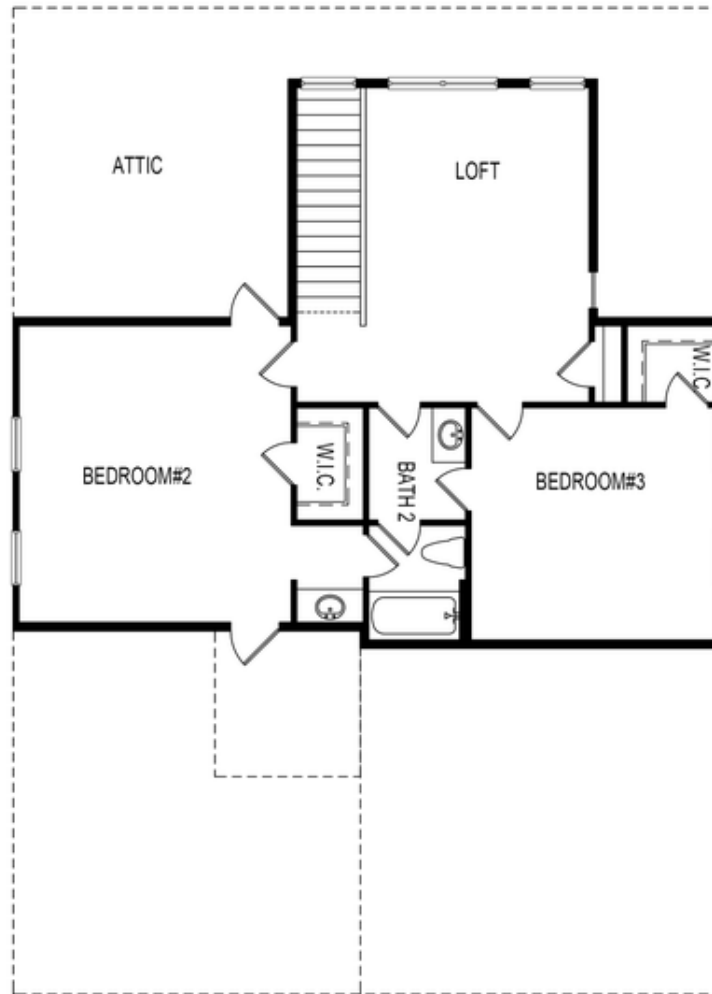

PRICED AT  
**\$702,335**

 **2764 Sq Ft**

 **3 Beds**

 **2.5 Baths**

 **2 Car Garage**

 **2.0 Story**

**Madilyn A - By The Providence Group - MASTER ON MAIN! Ask About our Fabulous Fall Incentives &/or Available to Close in 2022 New Construction by The Providence Group in Buford/Sugar Hill! Close to 3 vibrant downtown areas including Suwanee, Buford, and Sugar Hill! The Madilyn has 10 ft. Ceilings on the main floor and 9 ft ceilings on the 2nd floor. This master on main is a jewel, where you will find easy access to your laundry rm, HUGE walk in shower in the master bathroom with double vanity. The 2 secondary bedrooms are on the 2nd fl. and have a Jack and Jill bath layout. The Loft upstairs could be for an office or another family room for guests. The kitchen has stacked cabinets, Quartz countertops, and single bowl sink. The separate dining rm will be fantastic for the holiday get togethers. Cooking will be easier with the double oven and serving a joy with the butlers pantry! The Family room offers a warm fireplace all while enjoying an open concept and view to the sunroom. Lots of interior upgrades! Great home to make yours today! Community offers swim/clubhouse, fitness center, and firepits. Master Planned Community with you**

Second Floor

Want to Know More  
About This Home?

CONTACT OUR COMMUNITY SALES MANAGER  
Call Us @ 470.248.2097

Options

OPT Covered Patio/Deck

OPT Covered Side Patio/Deck

OPT Fireplace  
 w. Opt Built-Ins

OPT Sunroom