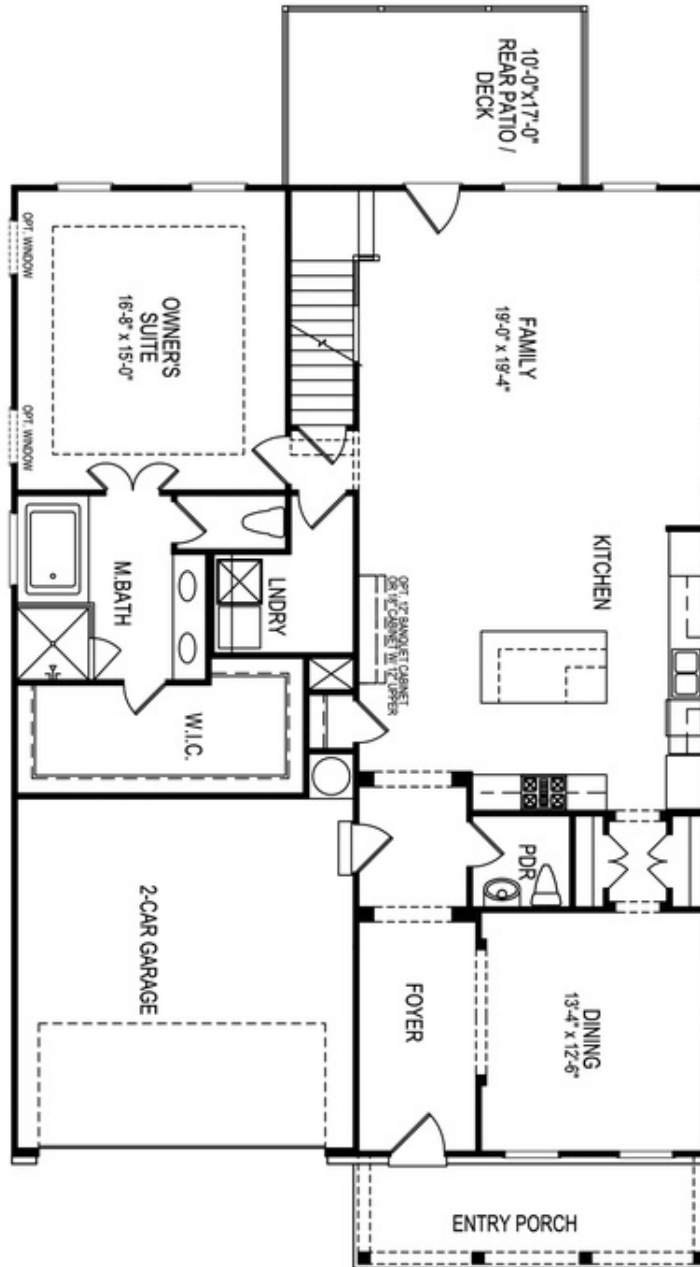

Want to Know More
About This Home?

CONTACT OUR COMMUNITY SALES MANAGER
Call Us @ 470.248.2097