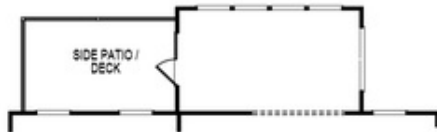

Second Floor

Want to Know More  
About This Home?

CONTACT OUR COMMUNITY SALES MANAGER  
Call Us @ 470.248.2097

Options

OPT Covered Patio/Deck

OPT Covered Side Patio/Deck

OPT Fireplace  
 w. Opt Built-Ins

OPT Sunroom

OPT Butler's Pantry

OPT Bedroom 4 ilo Loft

OPT Bedroom 5  
 ilo Dining Room

OPT Owner's  
 Walk-In Shower

Want to Know More  
 About This Home?

CONTACT OUR COMMUNITY SALES MANAGER  
 Call Us @ 470.248.2097