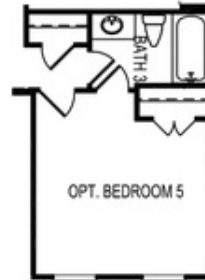

PRICED AT  
**\$702,335**

 **2764 Sq Ft**

 **3 Beds**

 **2.5 Baths**

 **2 Car Garage**

 **2.0 Story**

**Madilyn A - By The Providence Group - MASTER ON MAIN! Ask About our Fabulous Fall Incentives &/or Available to Close in 2022 New Construction by The Providence Group in Buford/Sugar Hill! Close to 3 vibrant downtown areas including Suwanee, Buford, and Sugar Hill! The Madilyn has 10 ft. Ceilings on the main floor and 9 ft ceilings on the 2nd floor. This master on main is a jewel, where you will find easy access to your laundry rm, HUGE walk in shower in the master bathroom with double vanity. The 2 secondary bedrooms are on the 2nd fl. and have a Jack and Jill bath layout. The Loft upstairs could be for an office or another family room for guests. The kitchen has stacked cabinets, Quartz countertops, and single bowl sink. The separate dining rm will be fantastic for the holiday get togethers. Cooking will be easier with the double oven and serving a joy with the butlers pantry! The Family room offers a warm fireplace all while enjoying an open concept and view to the sunroom. Lots of interior upgrades! Great home to make yours today! Community offers swim/clubhouse, fitness center, and firepits. Master Planned Community with you**

Second Floor

Want to Know More  
About This Home?

CONTACT OUR COMMUNITY SALES MANAGER  
Call Us @ 470.248.2097

Options

OPT Covered Patio/Deck

OPT Covered Side Patio/Deck

OPT Fireplace  
 w. Opt Built-Ins

OPT Sunroom

OPT Butler's Pantry

OPT Bedroom 4 ilo Loft

OPT Bedroom 5  
 ilo Dining Room

OPT Owner's  
 Walk-In Shower

Want to Know More  
 About This Home?

CONTACT OUR COMMUNITY SALES MANAGER  
 Call Us @ 470.248.2097