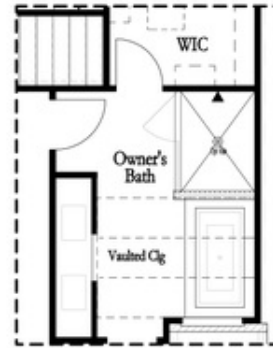

Shower with Decked Tub Combo

Owner's Front Options

Want to Know More
About This Home?

CONTACT OUR COMMUNITY SALES MANAGER
Call Us @ 470.248.2097