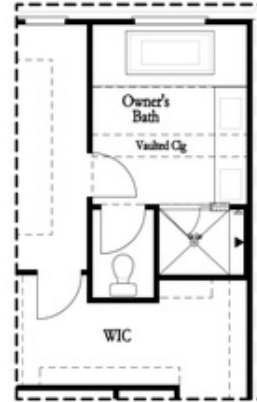

PRICED AT
\$462,550

 **1752 Sq Ft**

 **3 Beds**

 **2.5 Baths**

 **2 Car Garage**

 **2.0 Story**

Move in Ready Home!!! Spring is the season of new beginnings, why not have yours begin with a New Home? ~ Final 2 story Brittany plan for Millcroft community!! Welcome home to one of our newest, most popular plans!!! This Brittany Plan has Primary bedroom in the rear of home. Your Interior design package has been selected and offers the Warm Wheat Collection which consists of neutral tones. Step inside to a private foyer leading you to the main floor. Hard Surface floors flow through to the family, dining and kitchen of this 2 story Townhome. This home also has a fireplace in your living room for those cozy evenings. Step outside from your living room onto your fenced backyard with privacy panels on both sides and covered porch for you to enjoy!! You will only have carpet in the 3 bedrooms!! This well designed kitchen has Vanilla painted cabinets at the perimeter, stunning picket style tile backsplash, stainless steel appliances, beautiful quartz counters and a large stained island that offers plenty of prep space and overlooks the main floor. Head upstairs to a spacious owner's suite that has a tray ceiling, a large tile shower and separate tub for ...

8' Slider Door

Screened Patio

Covered Patio

Want to Know More
About This Home?

CONTACT OUR COMMUNITY SALES MANAGER
Call Us @ 470.248.2097

Second Floor Options

Shower with Freestanding Tub Combo

Shower with Decked Tub Combo