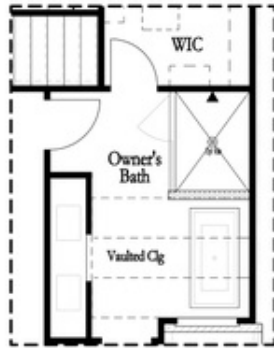

Shower with Freestanding Tub Combo