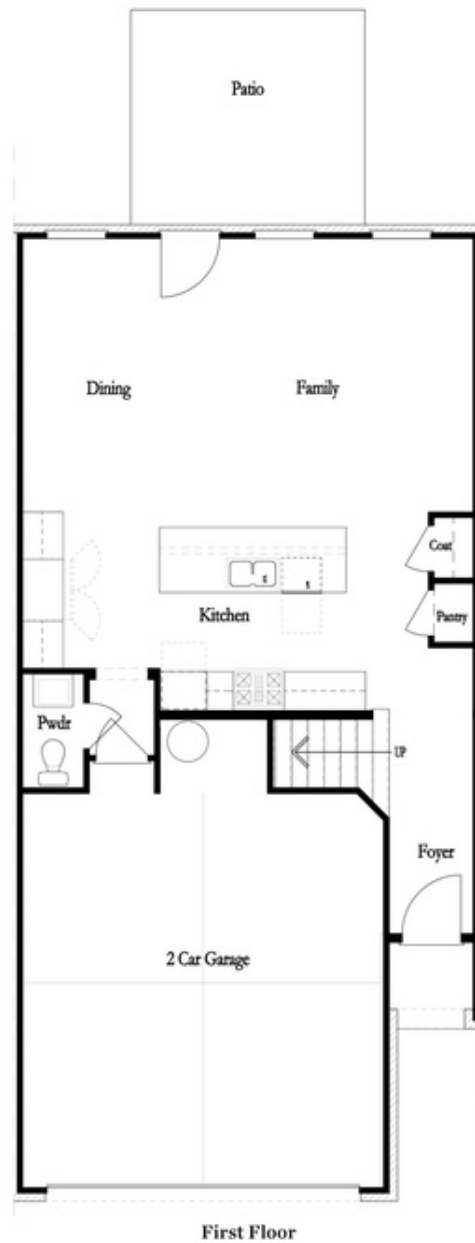

Want to Know More
About This Home?

CONTACT OUR COMMUNITY SALES MANAGER
Call Us @ 470.248.2097