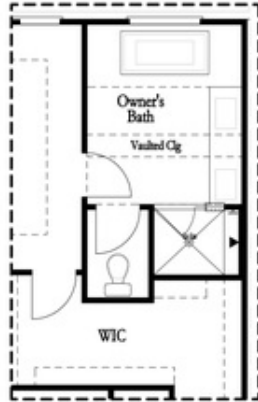

PRICED AT
\$462,550

 **1752 Sq Ft**

 **3 Beds**

 **2.5 Baths**

 **2 Car Garage**

 **2.0 Story**

Move in Ready Home!!! Spring is the season of new beginnings, why not have yours begin with a New Home? ~ Final 2 story Brittany plan for Millcroft community!! Welcome home to one of our newest, most popular plans!!! This Brittany Plan has Primary bedroom in the rear of home. Your Interior design package has been selected and offers the Warm Wheat Collection which consists of neutral tones. Step inside to a private foyer leading you to the main floor. Hard Surface floors flow through to the family, dining and kitchen of this 2 story Townhome. This home also has a fireplace in your living room for those cozy evenings. Step outside from your living room onto your fenced backyard with privacy panels on both sides and covered porch for you to enjoy!! You will only have carpet in the 3 bedrooms!! This well designed kitchen has Vanilla painted cabinets at the perimeter, stunning picket style tile backsplash, stainless steel appliances, beautiful quartz counters and a large stained island that offers plenty of prep space and overlooks the main floor. Head upstairs to a spacious owner's suite that has a tray ceiling, a large tile shower and separate tub for ...

8' Slider Door

Screened Patio

Covered Patio

Want to Know More
About This Home?

CONTACT OUR COMMUNITY SALES MANAGER
Call Us @ 470.248.2097

Second Floor Options

Shower with Freestanding Tub Combo

Shower with Decked Tub Combo