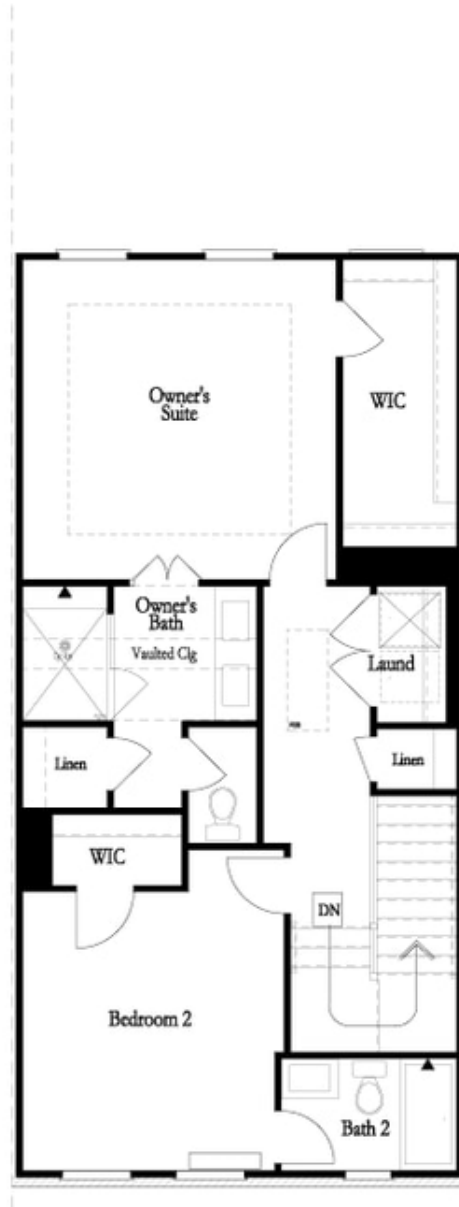

**Want to Know More
About This Home?**

CONTACT OUR COMMUNITY SALES MANAGER
Call Us @ 470.248.2097