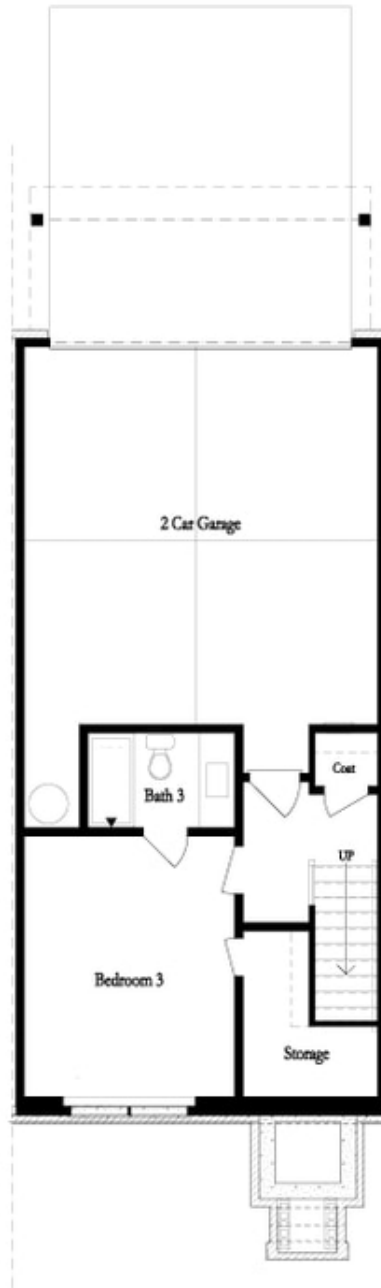

**Want to Know More
About This Home?**

CONTACT OUR COMMUNITY SALES MANAGER
Call Us @ 470.248.2097