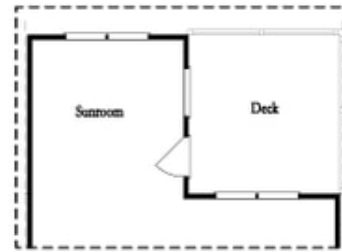

OPT Tub & Shower
 in Owner's Bath

OPT Walk Through Shower
 in Owner's Bath

OPT Fireplace

OPT Linear Fireplace

OPT Sunroom

**Want to Know More
 About This Home?**

CONTACT OUR COMMUNITY SALES MANAGER
 Call Us @ 470.248.2097