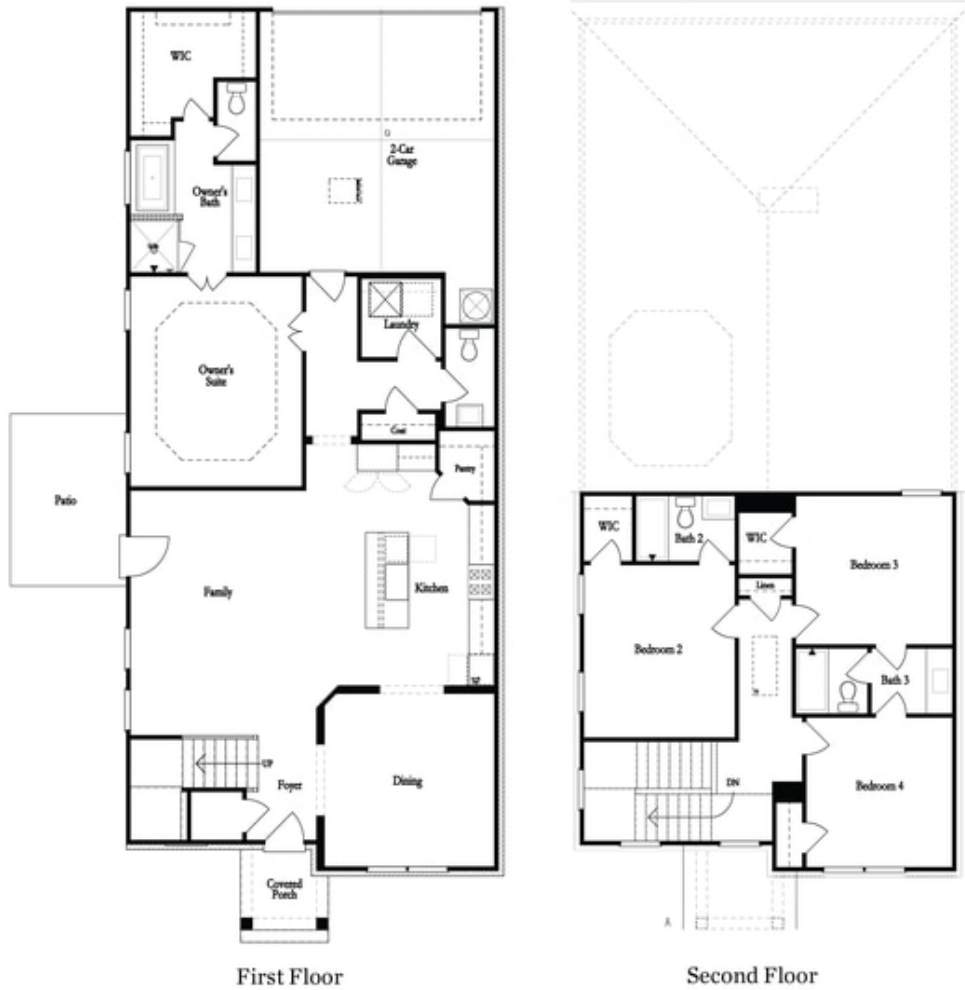

Want to Know More
About This Home?

CONTACT OUR NEW HOME NAVIGATOR

NONE

Call Us @ 470-248-2097