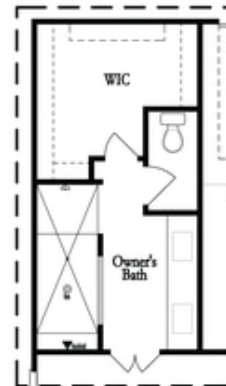

PRICED AT
\$573,415

 2236 Sq Ft

 4 Beds

 3.5 Baths

 2 Car Garage

 2.0 Story

***Master on Main** Charleston C By The Providence Group - Master on Main! Highly Sought After Master on Main! 4 bedroom, 3.5 bath, 2 story, NEW Construction, Wow! Brand New! The first floor offers 10ft. Ceilings, owners suite with a HUGE Walk in shower in Owner's bathroom and easy access to the laundry room. The gorgeous kitchen has Quartz countertops, double oven, Stacked Bright White Cabinets and a large island with Midnight stain overlooking the family room with cozy fireplace. A separate dining room to enjoy with family and holidays coming. 2nd floor with 9ft ceilings has 3 additional bedrooms and 2 baths. An Outdoor Storage Shed - attached to home for your seasonal items, bikes and outdoor toys. Side patio with courtyard comes fenced! Home is under construction and estimated to be completed in Oct/Nov 2023, Pictures represent a previously built home by The Providence Group, not the actual home since it is under construction. Close to shopping, parks, restaurants, and more. Millcroft is a fantastic location!**

Optional Storage Room

Optional Linear Fireplace

Optional Direct Vent Fireplace

First Floor Options

Optional Walk-Thru Shower

Second Floor Options

**Want to Know More
 About This Home?**

CONTACT OUR NEW HOME NAVIGATOR