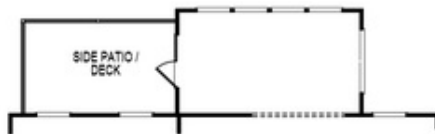

PRICED AT
\$645,300

 2764 Sq Ft

 3 Beds

 2.5 Baths

 2 Car Garage

 2.0 Story

****Elevate your life in 2023 with a new home by The Providence Group and \$5,000 towards closing cost when financing with one of Seller's 4 preferred lenders** The Madilyn D has a beautiful farmhouse elevation and front porch with metal roof. Highly sought after MASTER ON MAIN floor plan! New Construction in Buford/Sugar Hill! Close to 3 vibrant downtown areas including Suwanee, Buford, and Sugar Hill! This master on main is a jewel & features a tray ceiling in the master bedroom, large owners closet, master bathroom with double vanity, walk in shower and freestanding soaking tub, AND easy access to the laundry room since it is on the main level. The Madilyn has 10 ft. Ceilings on the main floor, a foyer entrance, open kitchen and family room, fireplace, sunroom, and separate dining room with butlers pantry. The kitchen will feature Quartz countertops, a single bowl sink & stainless appliances. Cooking will be fun as you enjoy family and friends in this open concept home! Beautiful design features such as hardwood floors on main living space and designer lighting fixtures. The 2 secondary bedrooms are on the 2nd floor and have a Jack and Jill bath layout. The Loft ...**

CONTACT OUR COMMUNITY SALES MANAGER
Call Us @ 470.248.2097

Options

OPT Covered Patio/Deck

OPT Covered Side Patio/Deck

OPT Fireplace
w. Opt Built-Ins

OPT Sunroom

OPT Butler's Pantry

OPT Bedroom 4 ilo Loft