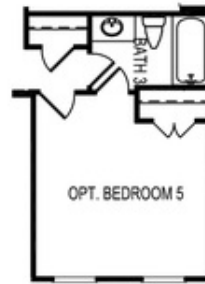

PRICED AT
\$645,300

 2764 Sq Ft

 3 Beds

 2.5 Baths

 2 Car Garage

 2.0 Story

****Elevate your life in 2023 with a new home by The Providence Group and \$5,000 towards closing cost when financing with one of Seller's 4 preferred lenders** The Madilyn D has a beautiful farmhouse elevation and front porch with metal roof. Highly sought after MASTER ON MAIN floor plan! New Construction in Buford/Sugar Hill! Close to 3 vibrant downtown areas including Suwanee, Buford, and Sugar Hill! This master on main is a jewel & features a tray ceiling in the master bedroom, large owners closet, master bathroom with double vanity, walk in shower and freestanding soaking tub, AND easy access to the laundry room since it is on the main level. The Madilyn has 10 ft. Ceilings on the main floor, a foyer entrance, open kitchen and family room, fireplace, sunroom, and separate dining room with butlers pantry. The kitchen will feature Quartz countertops, a single bowl sink & stainless appliances. Cooking will be fun as you enjoy family and friends in this open concept home! Beautiful design features such as hardwood floors on main living space and designer lighting fixtures. The 2 secondary bedrooms are on the 2nd floor and have a Jack and Jill bath layout. The Loft ...**

CONTACT OUR COMMUNITY SALES MANAGER
Call Us @ 470.248.2097

Options

OPT Covered Patio/Deck

OPT Covered Side Patio/Deck

OPT Fireplace
w. Opt Built-Ins

OPT Sunroom

OPT Butler's Pantry

OPT Bedroom 4 ilo Loft