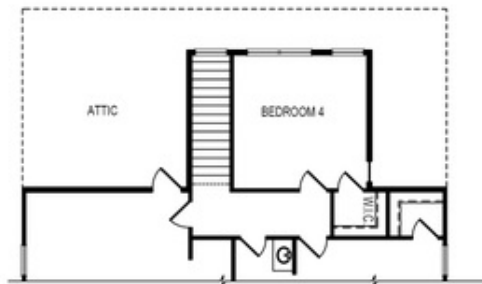

PRICED AT
\$645,300

 2764 Sq Ft

 3 Beds

 2.5 Baths

 2 Car Garage

 2.0 Story

****Elevate your life in 2023 with a new home by The Providence Group and \$5,000 towards closing cost when financing with one of Seller's 4 preferred lenders** The Madilyn D has a beautiful farmhouse elevation and front porch with metal roof. Highly sought after MASTER ON MAIN floor plan! New Construction in Buford/Sugar Hill! Close to 3 vibrant downtown areas including Suwanee, Buford, and Sugar Hill! This master on main is a jewel & features a tray ceiling in the master bedroom, large owners closet, master bathroom with double vanity, walk in shower and freestanding soaking tub, AND easy access to the laundry room since it is on the main level. The Madilyn has 10 ft. Ceilings on the main floor, a foyer entrance, open kitchen and family room, fireplace, sunroom, and separate dining room with butlers pantry. The kitchen will feature Quartz countertops, a single bowl sink & stainless appliances. Cooking will be fun as you enjoy family and friends in this open concept home! Beautiful design features such as hardwood floors on main living space and designer lighting fixtures. The 2 secondary bedrooms are on the 2nd floor and have a Jack and Jill bath layout. The Loft ...**

CONTACT OUR COMMUNITY SALES MANAGER
Call Us @ 470.248.2097

Options

OPT Covered Patio/Deck

OPT Covered Side Patio/Deck

OPT Fireplace
w. Opt Built-Ins

OPT Sunroom

OPT Butler's Pantry

OPT Bedroom 4 ilo Loft