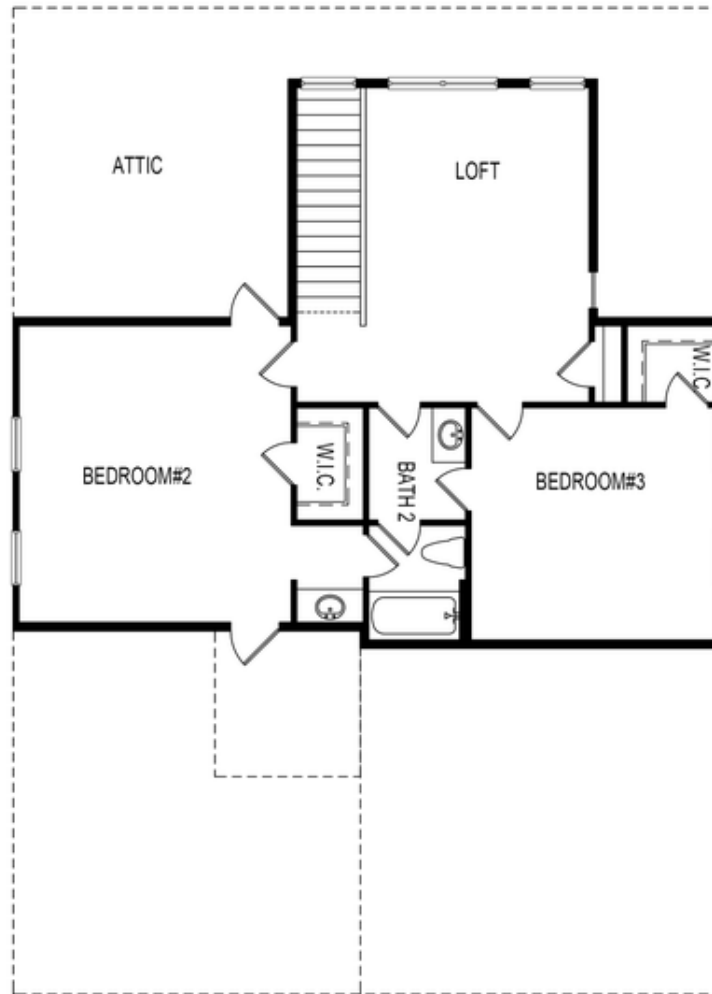

Second Floor

Want to Know More
About This Home?

CONTACT OUR COMMUNITY SALES MANAGER
Call Us @ 470.248.2097