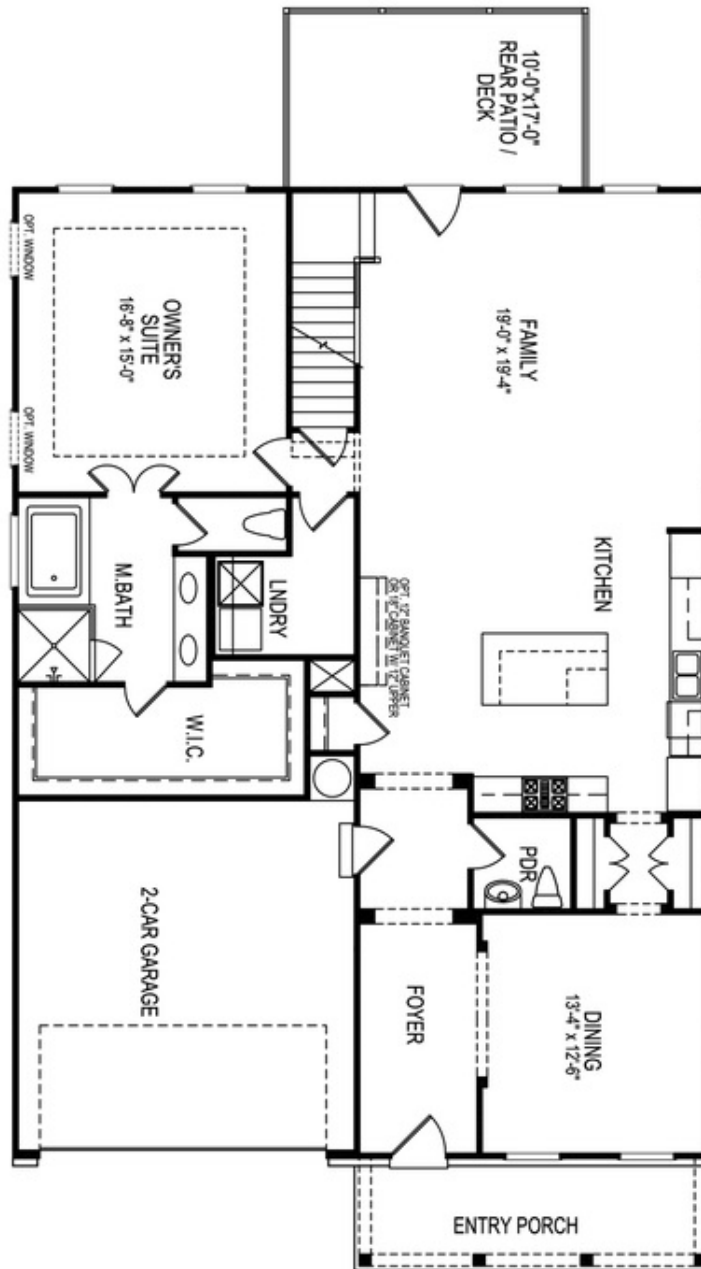

Want to Know More
About This Home?

CONTACT OUR COMMUNITY SALES MANAGER
Call Us @ 470.248.2097