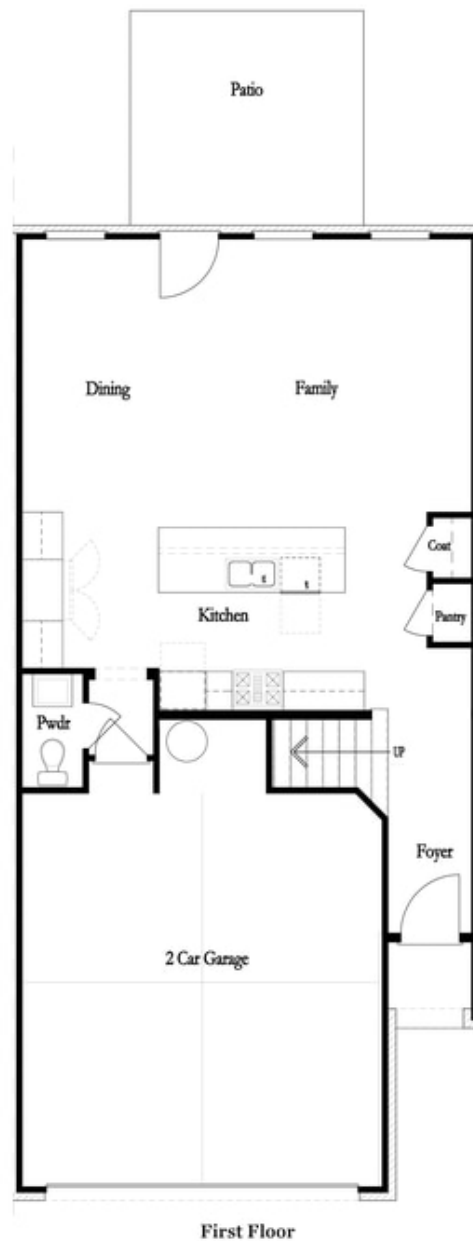

**Want to Know More
About This Home?**

CONTACT OUR NEW HOME NAVIGATOR

NONE

Call Us @ 470-248-2097