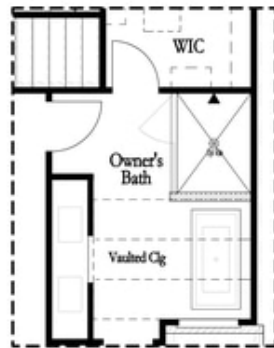

PRICED AT
\$435,900

 1752 Sq Ft

 3 Beds

 2.5 Baths

 2 Car Garage

 2.0 Story

Elevate your life in 2023! \$20k Any Way You Want on all contracts written before 1/31/2023 and closing by 3/31/2023 END UNIT - Brand New 2 story Brittany floor plan features main level entrance with front garage and a backyard and patio that is covered! Enter through a Private foyer that leads you to a Designer Kitchen that has a beautiful tile backsplash, quartz countertops, stainless appliances and a large island that is open to the family room and dining area. Hard Surface floors on the main level. Make your way to the 2nd floor to find a spacious owner's suite and bath with Walk-in Shower, dual vanities with quartz countertops & a huge walk in closet. 2 additional bedrooms are also on the upper floor and share a bath along with the laundry room for easy convenience. This community is in a highly desirable location in unincorporated Gwinnett County and close to 3 vibrant cities - downtown Sugar Hill, Suwanee Town Center and Buford!! Incredible amenities will be Gated, Pool, Clubhouse, fitness center, Parks and Green Space with coffee bar. Easy Access to interstates, shopping and restaurants. * Pictures are of a previously built home and floor plan by ...

Owner's Suite Front
 Elevation M

**Want to Know More
 About This Home?**

CONTACT OUR NEW HOME NAVIGATOR
 Call Us @ 470-248-2097

First Floor Options

8' Slider Door

Screened Patio

Covered Patio

Fireplace

Linear Fireplace

Want to Know More
About This Home?

CONTACT OUR NEW HOME NAVIGATOR
Call Us @ 470-248-2097

Second Floor Options

Shower with Freestanding Tub Combo

Shower with Decked Tub Combo

Owner's Rear Options