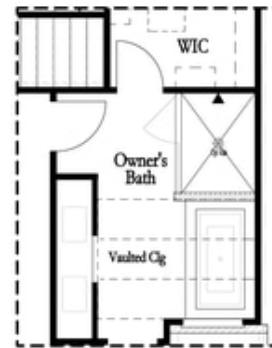

Shower with Decked Tub Combo

Owner's Front Options

**Want to Know More
About This Home?**

CONTACT OUR NEW HOME NAVIGATOR
Call Us @ 470-248-2097