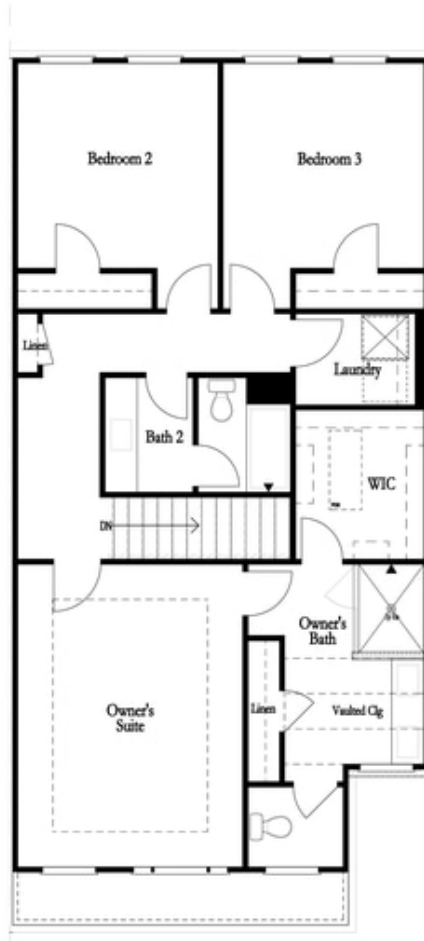

PRICED AT
\$435,900

 1752 Sq Ft

 3 Beds

 2.5 Baths

 2 Car Garage

 2.0 Story

Elevate your life in 2023! \$20k Any Way You Want on all contracts written before 1/31/2023 and closing by 3/31/2023 END UNIT - Brand New 2 story Brittany floor plan features main level entrance with front garage and a backyard and patio that is covered! Enter through a Private foyer that leads you to a Designer Kitchen that has a beautiful tile backsplash, quartz countertops, stainless appliances and a large island that is open to the family room and dining area. Hard Surface floors on the main level. Make your way to the 2nd floor to find a spacious owner's suite and bath with Walk-in Shower, dual vanities with quartz countertops & a huge walk in closet. 2 additional bedrooms are also on the upper floor and share a bath along with the laundry room for easy convenience. This community is in a highly desirable location in unincorporated Gwinnett County and close to 3 vibrant cities - downtown Sugar Hill, Suwanee Town Center and Buford!! Incredible amenities will be Gated, Pool, Clubhouse, fitness center, Parks and Green Space with coffee bar. Easy Access to interstates, shopping and restaurants. * Pictures are of a previously built home and floor plan by ...

**Want to Know More
About This Home?**

CONTACT OUR NEW HOME NAVIGATOR
Call Us @ 470-248-2097

**Want to Know More
About This Home?**

CONTACT OUR NEW HOME NAVIGATOR
Call Us @ 470-248-2097

Second Floor

Owner's Suite Rear
 Elevation M

Owner's Suite Front
 Elevation M

**Want to Know More
 About This Home?**

CONTACT OUR NEW HOME NAVIGATOR
 Call Us @ 470-248-2097

First Floor Options

8' Slider Door

Screened Patio

Covered Patio

Fireplace

Linear Fireplace

Want to Know More
About This Home?

CONTACT OUR NEW HOME NAVIGATOR
Call Us @ 470-248-2097

Second Floor Options

Shower with Freestanding Tub Combo

Shower with Decked Tub Combo

Owner's Rear Options