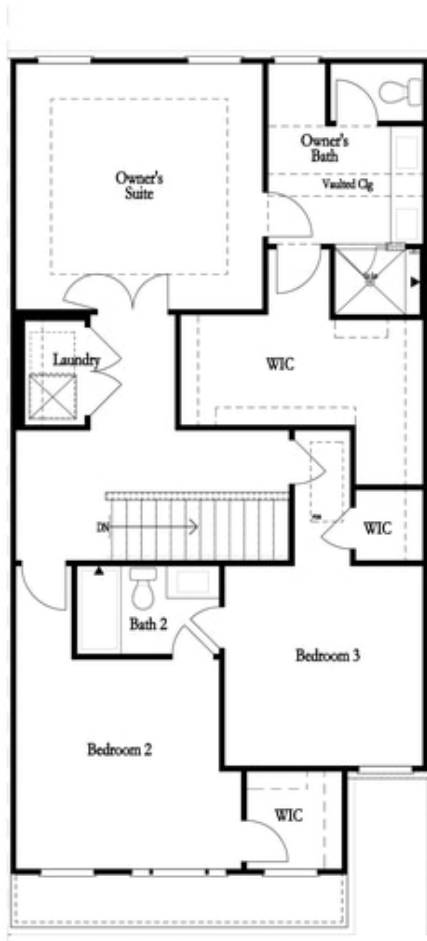

PRICED AT
\$435,900

 1752 Sq Ft

 3 Beds

 2.5 Baths

 2 Car Garage

 2.0 Story

Elevate your life in 2023! \$20k Any Way You Want on all contracts written before 1/31/2023 and closing by 3/31/2023 END UNIT - Brand New 2 story Brittany floor plan features main level entrance with front garage and a backyard and patio that is covered! Enter through a Private foyer that leads you to a Designer Kitchen that has a beautiful tile backsplash, quartz countertops, stainless appliances and a large island that is open to the family room and dining area. Hard Surface floors on the main level. Make your way to the 2nd floor to find a spacious owner's suite and bath with Walk-in Shower, dual vanities with quartz countertops & a huge walk in closet. 2 additional bedrooms are also on the upper floor and share a bath along with the laundry room for easy convenience. This community is in a highly desirable location in unincorporated Gwinnett County and close to 3 vibrant cities - downtown Sugar Hill, Suwanee Town Center and Buford!! Incredible amenities will be Gated, Pool, Clubhouse, fitness center, Parks and Green Space with coffee bar. Easy Access to interstates, shopping and restaurants. * Pictures are of a previously built home and floor plan by ...

**Want to Know More
About This Home?**

CONTACT OUR NEW HOME NAVIGATOR
Call Us @ 470-248-2097

**Want to Know More
About This Home?**

CONTACT OUR NEW HOME NAVIGATOR
Call Us @ 470-248-2097

Second Floor

Owner's Suite Rear
 Elevation M

Owner's Suite Front
 Elevation M

**Want to Know More
 About This Home?**

CONTACT OUR NEW HOME NAVIGATOR
 Call Us @ 470-248-2097

First Floor Options

8' Slider Door

Screened Patio

Covered Patio

Fireplace

Linear Fireplace

Want to Know More
About This Home?

CONTACT OUR NEW HOME NAVIGATOR
Call Us @ 470-248-2097

Second Floor Options

Shower with Freestanding Tub Combo

Shower with Decked Tub Combo

Owner's Rear Options