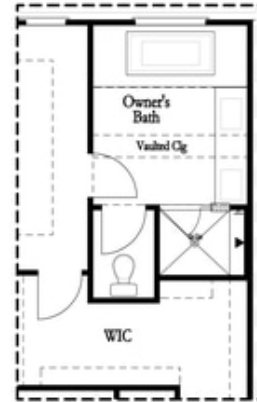

PRICED AT
\$435,900

 1752 Sq Ft

 3 Beds

 2.5 Baths

 2 Car Garage

 2.0 Story

Elevate your life in 2023! \$20k Any Way You Want on all contracts written before 1/31/2023 and closing by 3/31/2023 END UNIT - Brand New 2 story Brittany floor plan features main level entrance with front garage and a backyard and patio that is covered! Enter through a Private foyer that leads you to a Designer Kitchen that has a beautiful tile backsplash, quartz countertops, stainless appliances and a large island that is open to the family room and dining area. Hard Surface floors on the main level. Make your way to the 2nd floor to find a spacious owner's suite and bath with Walk-in Shower, dual vanities with quartz countertops & a huge walk in closet. 2 additional bedrooms are also on the upper floor and share a bath along with the laundry room for easy convenience. This community is in a highly desirable location in unincorporated Gwinnett County and close to 3 vibrant cities - downtown Sugar Hill, Suwanee Town Center and Buford!! Incredible amenities will be Gated, Pool, Clubhouse, fitness center, Parks and Green Space with coffee bar. Easy Access to interstates, shopping and restaurants. * Pictures are of a previously built home and floor plan by ...

Owner's Suite Front
 Elevation M

**Want to Know More
 About This Home?**

CONTACT OUR NEW HOME NAVIGATOR
 Call Us @ 470-248-2097

First Floor Options

8' Slider Door

Screened Patio

Covered Patio

Fireplace

Linear Fireplace

Want to Know More
About This Home?

CONTACT OUR NEW HOME NAVIGATOR
Call Us @ 470-248-2097

Second Floor Options

Shower with Freestanding Tub Combo

Shower with Decked Tub Combo

Owner's Rear Options