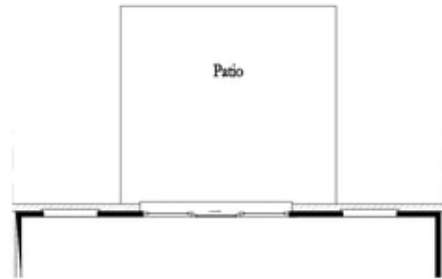

First Floor Options

8' Slider Door