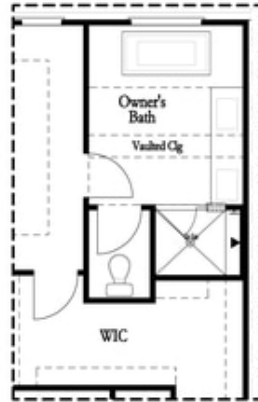

PRICED AT
\$435,900

 1752 Sq Ft

 3 Beds

 2.5 Baths

 2 Car Garage

 2.0 Story

Elevate your life in 2023! \$20k Any Way You Want on all contracts written before 1/31/2023 and closing by 3/31/2023 END UNIT - Brand New 2 story Brittany floor plan features main level entrance with front garage and a backyard and patio that is covered! Enter through a Private foyer that leads you to a Designer Kitchen that has a beautiful tile backsplash, quartz countertops, stainless appliances and a large island that is open to the family room and dining area. Hard Surface floors on the main level. Make your way to the 2nd floor to find a spacious owner's suite and bath with Walk-in Shower, dual vanities with quartz countertops & a huge walk in closet. 2 additional bedrooms are also on the upper floor and share a bath along with the laundry room for easy convenience. This community is in a highly desirable location in unincorporated Gwinnett County and close to 3 vibrant cities - downtown Sugar Hill, Suwanee Town Center and Buford!! Incredible amenities will be Gated, Pool, Clubhouse, fitness center, Parks and Green Space with coffee bar. Easy Access to interstates, shopping and restaurants. * Pictures are of a previously built home and floor plan by ...

**Want to Know More
About This Home?**

CONTACT OUR NEW HOME NAVIGATOR
Call Us @ 470-248-2097

**Want to Know More
About This Home?**

CONTACT OUR NEW HOME NAVIGATOR
Call Us @ 470-248-2097

Second Floor

Owner's Suite Rear
 Elevation M

Owner's Suite Front
 Elevation M

**Want to Know More
 About This Home?**

CONTACT OUR NEW HOME NAVIGATOR
 Call Us @ 470-248-2097

First Floor Options

8' Slider Door

Screened Patio

Covered Patio

Fireplace

Linear Fireplace

Want to Know More
About This Home?

CONTACT OUR NEW HOME NAVIGATOR
Call Us @ 470-248-2097

Second Floor Options

Shower with Freestanding Tub Combo

Shower with Decked Tub Combo

Owner's Rear Options