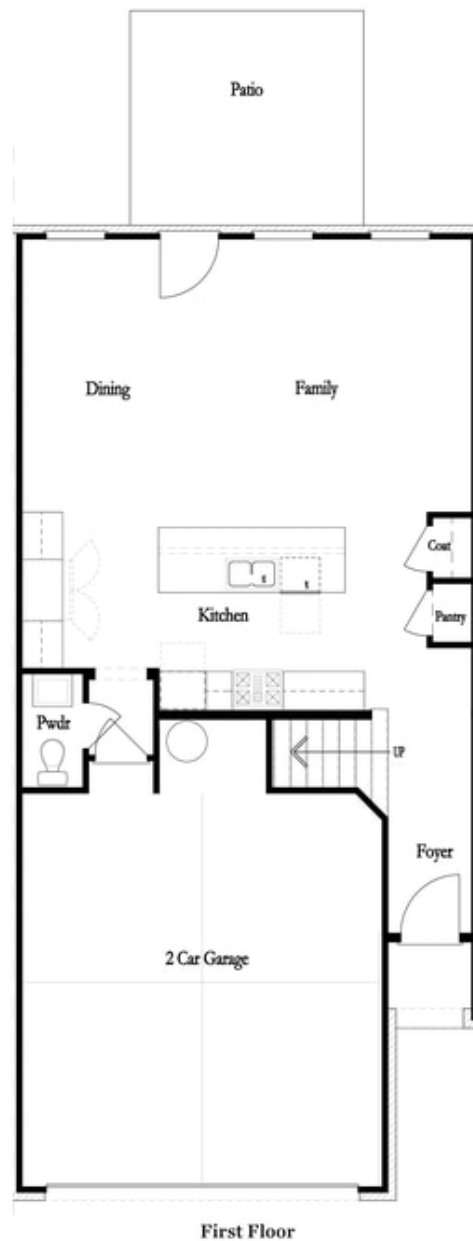

PRICED AT
\$435,900

 1752 Sq Ft

 3 Beds

 2.5 Baths

 2 Car Garage

 2.0 Story

Elevate your life in 2023! \$20k Any Way You Want on all contracts written before 1/31/2023 and closing by 3/31/2023 END UNIT - Brand New 2 story Brittany floor plan features main level entrance with front garage and a backyard and patio that is covered! Enter through a Private foyer that leads you to a Designer Kitchen that has a beautiful tile backsplash, quartz countertops, stainless appliances and a large island that is open to the family room and dining area. Hard Surface floors on the main level. Make your way to the 2nd floor to find a spacious owner's suite and bath with Walk-in Shower, dual vanities with quartz countertops & a huge walk in closet. 2 additional bedrooms are also on the upper floor and share a bath along with the laundry room for easy convenience. This community is in a highly desirable location in unincorporated Gwinnett County and close to 3 vibrant cities - downtown Sugar Hill, Suwanee Town Center and Buford!! Incredible amenities will be Gated, Pool, Clubhouse, fitness center, Parks and Green Space with coffee bar. Easy Access to interstates, shopping and restaurants. * Pictures are of a previously built home and floor plan by ...

**Want to Know More
About This Home?**

CONTACT OUR NEW HOME NAVIGATOR
Call Us @ 470-248-2097

**Want to Know More
About This Home?**

CONTACT OUR NEW HOME NAVIGATOR
Call Us @ 470-248-2097

Second Floor

Owner's Suite Rear
 Elevation M

Owner's Suite Front
 Elevation M

**Want to Know More
 About This Home?**

CONTACT OUR NEW HOME NAVIGATOR
 Call Us @ 470-248-2097

First Floor Options

8' Slider Door

Screened Patio

Covered Patio

Fireplace

Linear Fireplace

Want to Know More
About This Home?

CONTACT OUR NEW HOME NAVIGATOR
Call Us @ 470-248-2097

Second Floor Options

Shower with Freestanding Tub Combo

Shower with Decked Tub Combo

Owner's Rear Options