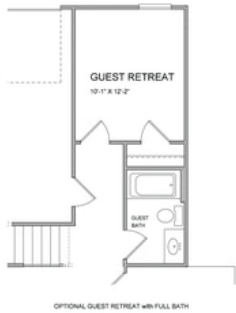

All Options

**Want to Know More
About This Home?**

CONTACT OUR COMMUNITY SALES MANAGER
Call Us @ 470.509.9930