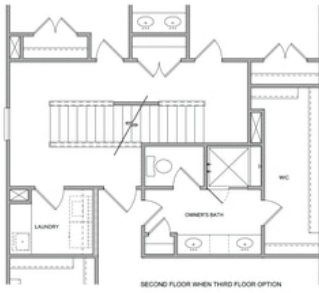

All Options

**Want to Know More
About This Home?**

CONTACT OUR COMMUNITY SALES MANAGER
Call Us @ 470.509.9930