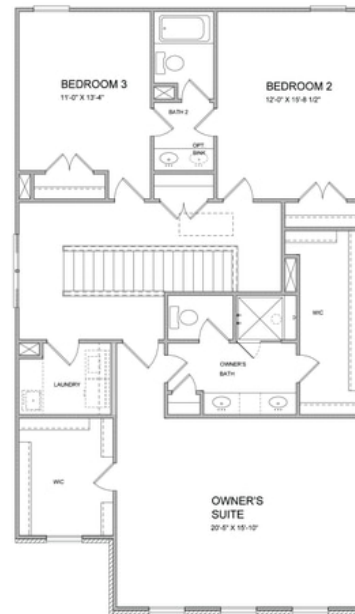

Second Floor

**Want to Know More
About This Home?**

CONTACT OUR COMMUNITY SALES MANAGER
Call Us @ 470.509.9930