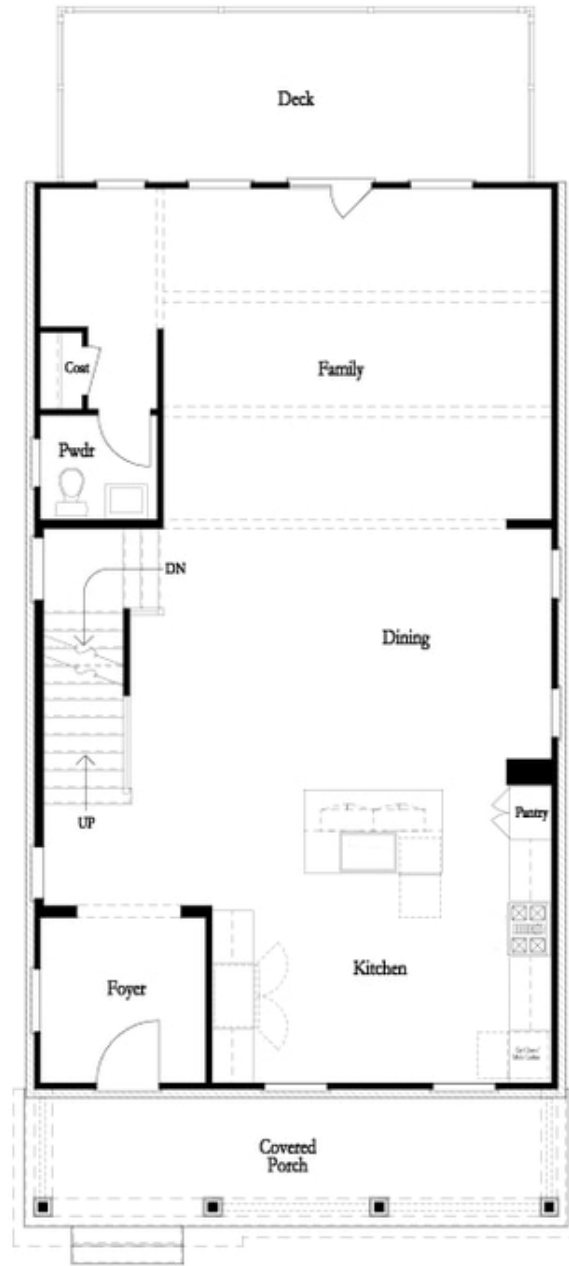

**Want to Know More
About This Home?**

CONTACT OUR COMMUNITY SALES MANAGER
Call Us @ 470.509.9930