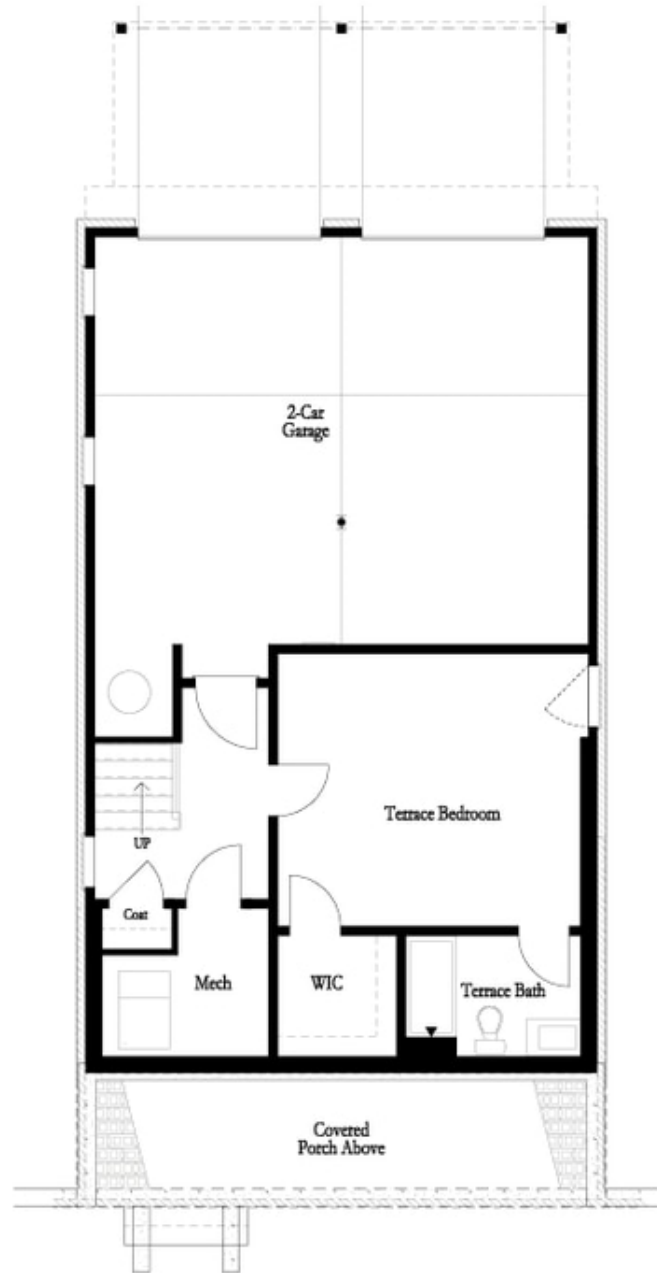

**Want to Know More
About This Home?**

CONTACT OUR COMMUNITY SALES MANAGER
Call Us @ 470.509.9930