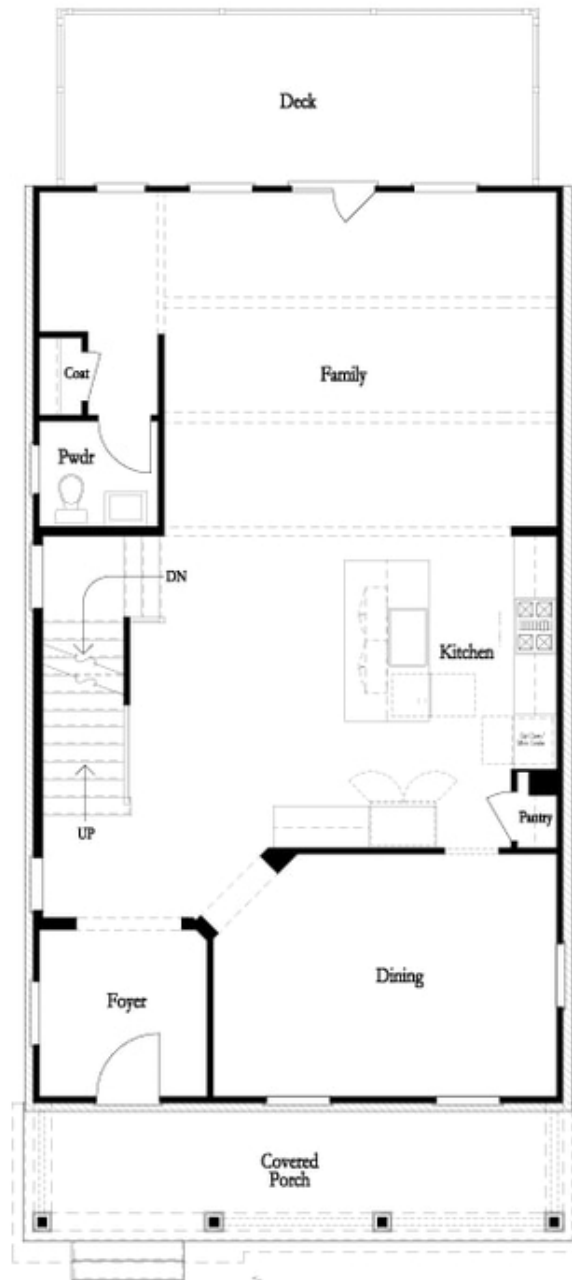

**Want to Know More
About This Home?**

CONTACT OUR COMMUNITY SALES MANAGER
Call Us @ 470.509.9930