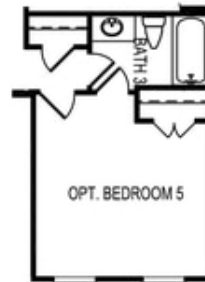

OPT Bedroom 4 ilo Loft

OPT Bedroom 5
 ilo Dining Room

OPT Owner's
 Walk-In Shower

**Want to Know More
 About This Home?**

CONTACT OUR COMMUNITY SALES MANAGER
 Call Us @ 470.509.9930