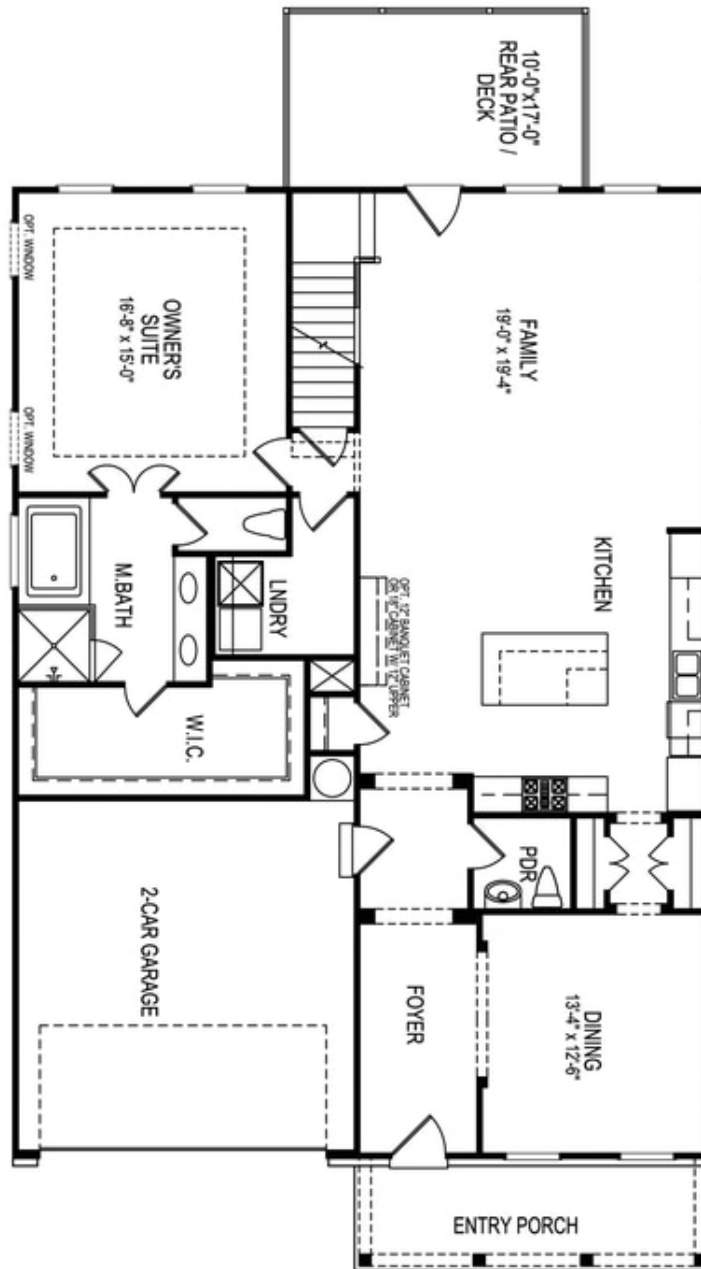

Want to Know More
About This Home?

CONTACT OUR COMMUNITY SALES MANAGER
Call Us @ 470.509.9930