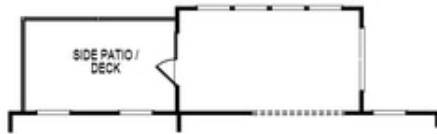

**Want to Know More
About This Home?**

CONTACT OUR COMMUNITY SALES MANAGER
Call Us @ 470.509.9930

Options

OPT Covered Patio/Deck

OPT Covered Side Patio/Deck

OPT Fireplace
 w. Opt Built-Ins

OPT Sunroom

OPT Butler's Pantry