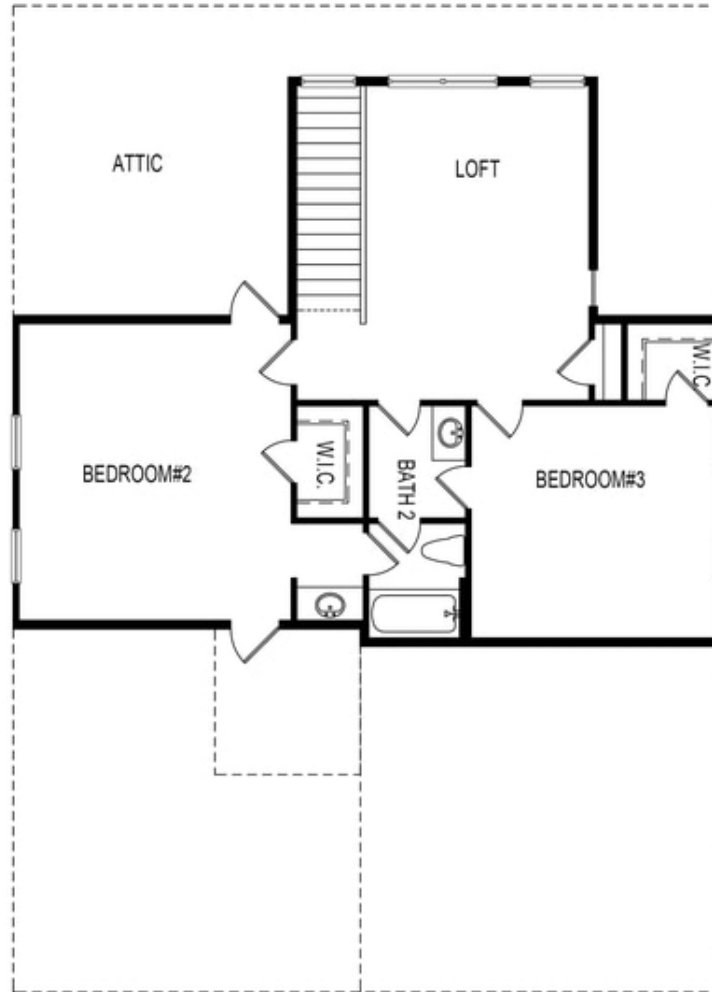

Second Floor

**Want to Know More
About This Home?**

CONTACT OUR COMMUNITY SALES MANAGER
Call Us @ 470.509.9930