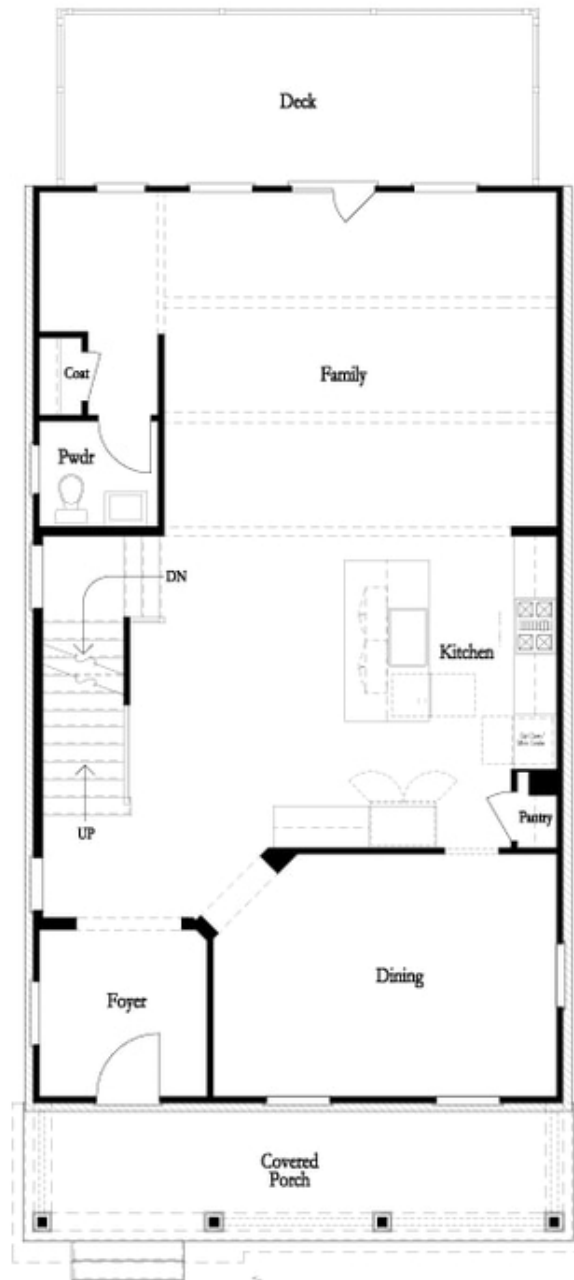

**Want to Know More
About This Home?**

CONTACT OUR COMMUNITY SALES MANAGER
Call Us @ 470.509.9930