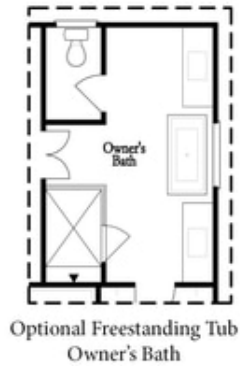

**Want to Know More
About This Home?**

CONTACT OUR COMMUNITY SALES MANAGER
Call Us @ 470.509.9930