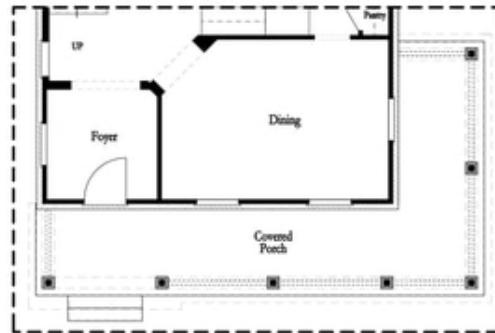

**Want to Know More
About This Home?**

CONTACT OUR COMMUNITY SALES MANAGER
Call Us @ 470.509.9930