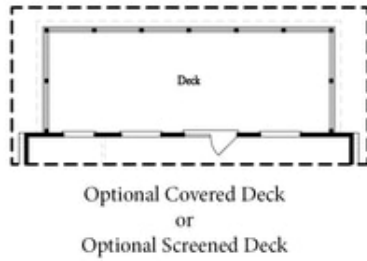

**Want to Know More
About This Home?**

CONTACT OUR COMMUNITY SALES MANAGER
Call Us @ 470.509.9930