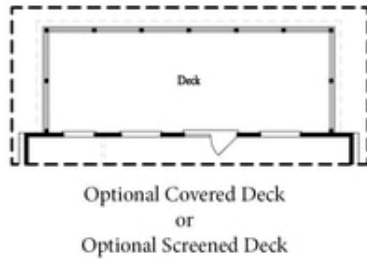

**Want to Know More
About This Home?**

CONTACT OUR COMMUNITY SALES MANAGER
Call Us @ 470.509.9930