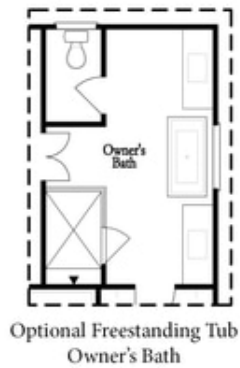

**Want to Know More
About This Home?**

CONTACT OUR COMMUNITY SALES MANAGER
Call Us @ 470.509.9930