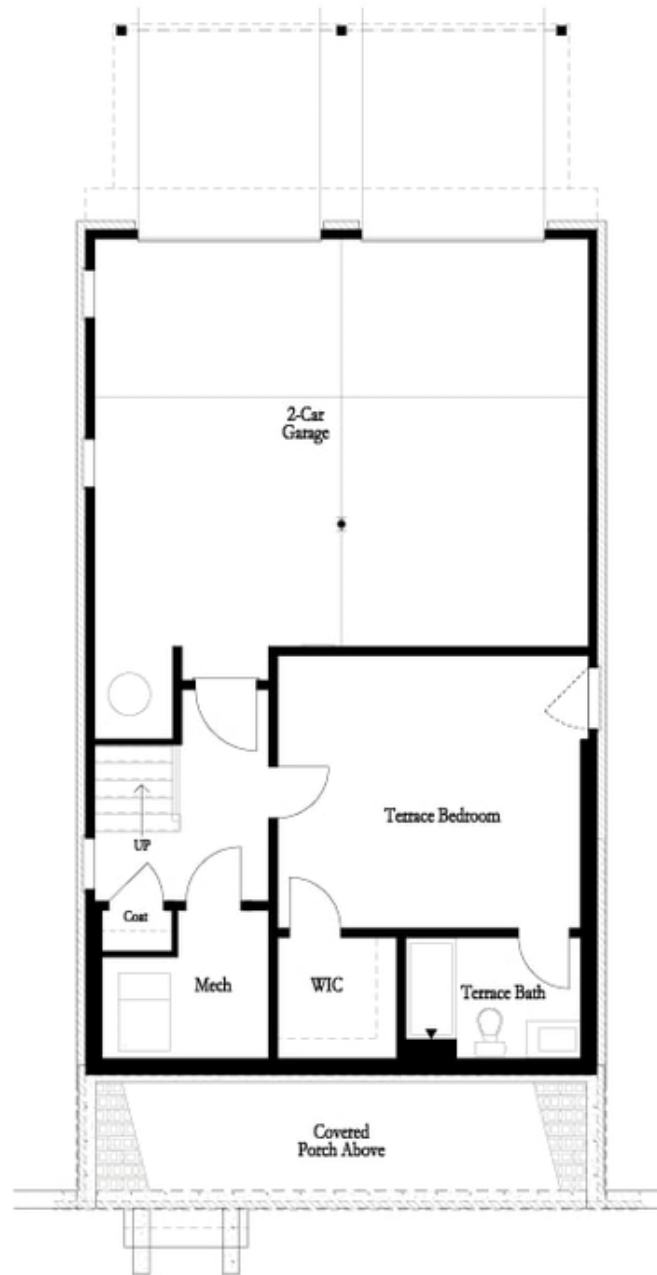

**Want to Know More
About This Home?**

CONTACT OUR COMMUNITY SALES MANAGER
Call Us @ 470.509.9930