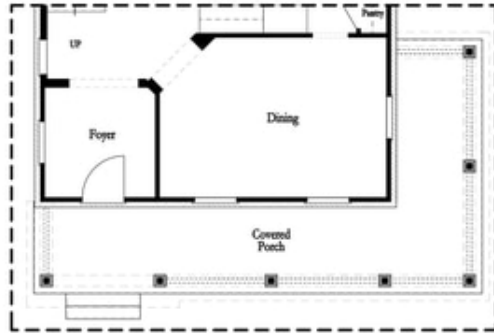

**Want to Know More
About This Home?**

CONTACT OUR COMMUNITY SALES MANAGER
Call Us @ 470.509.9930