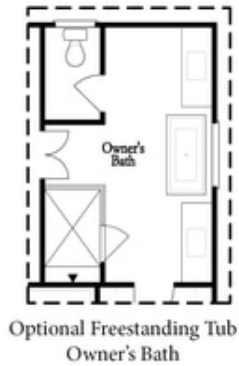

**Want to Know More
About This Home?**

CONTACT OUR COMMUNITY SALES MANAGER
Call Us @ 470.509.9930