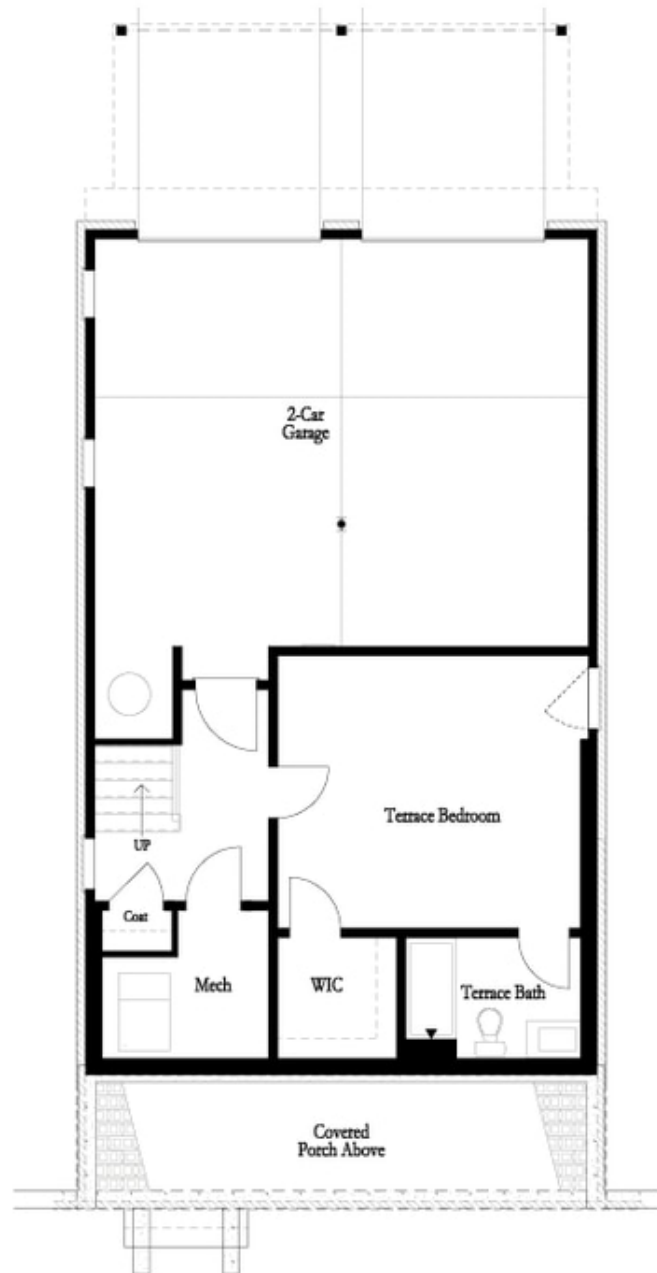

**Want to Know More
About This Home?**

CONTACT OUR COMMUNITY SALES MANAGER
Call Us @ 470.509.9930