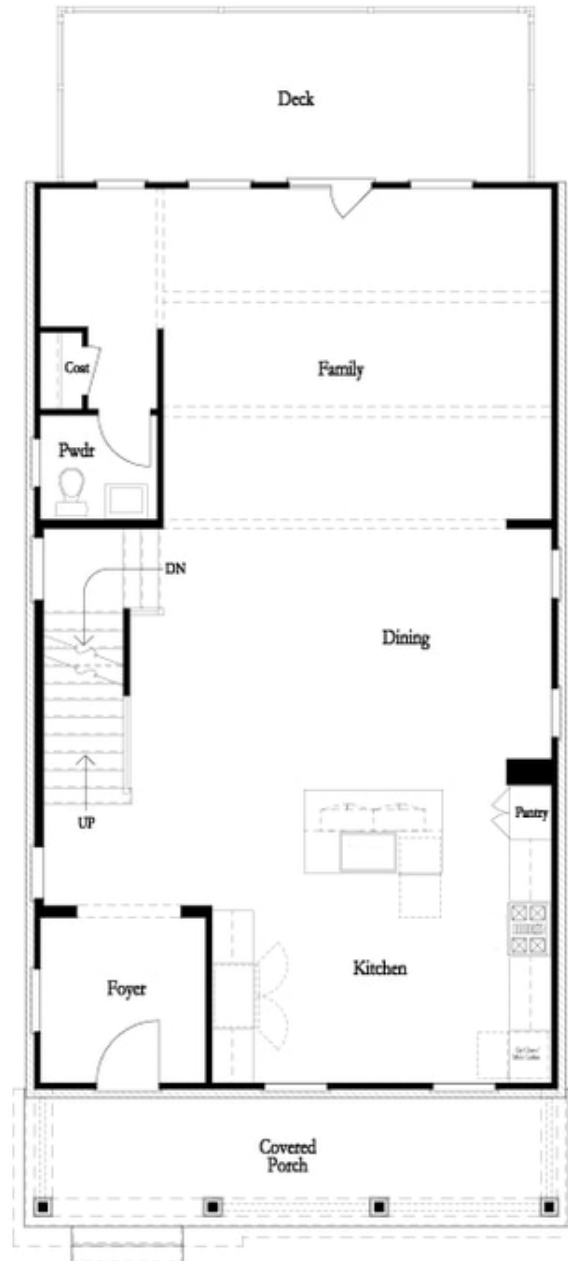

**Want to Know More
About This Home?**

CONTACT OUR COMMUNITY SALES MANAGER
Call Us @ 470.509.9930