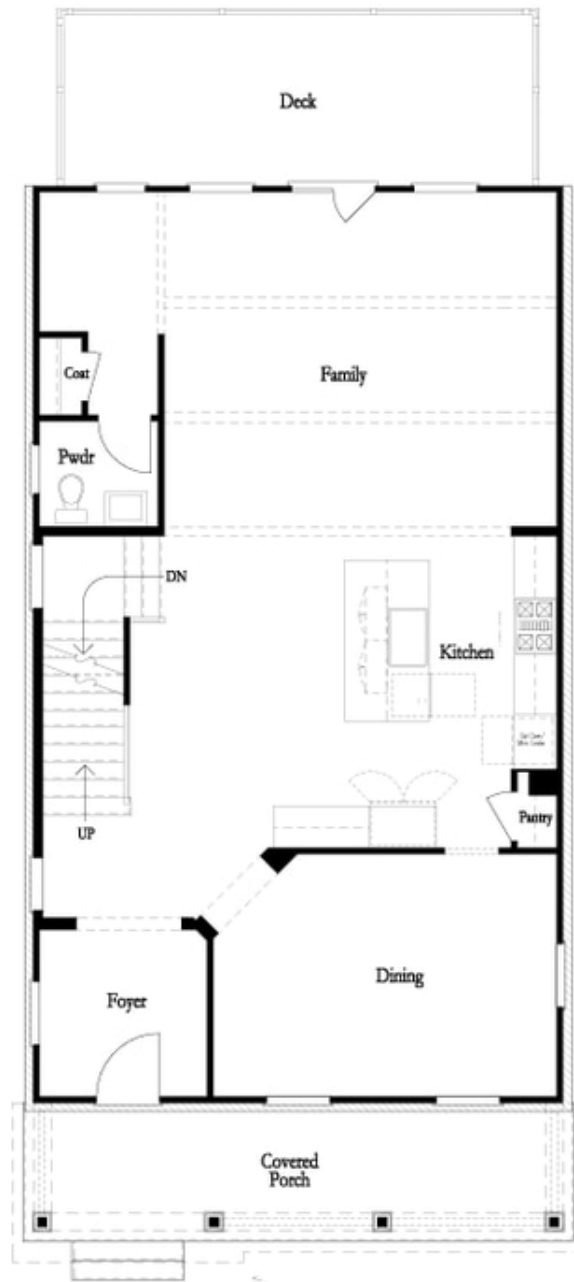

**Want to Know More
About This Home?**

CONTACT OUR COMMUNITY SALES MANAGER
Call Us @ 470.509.9930