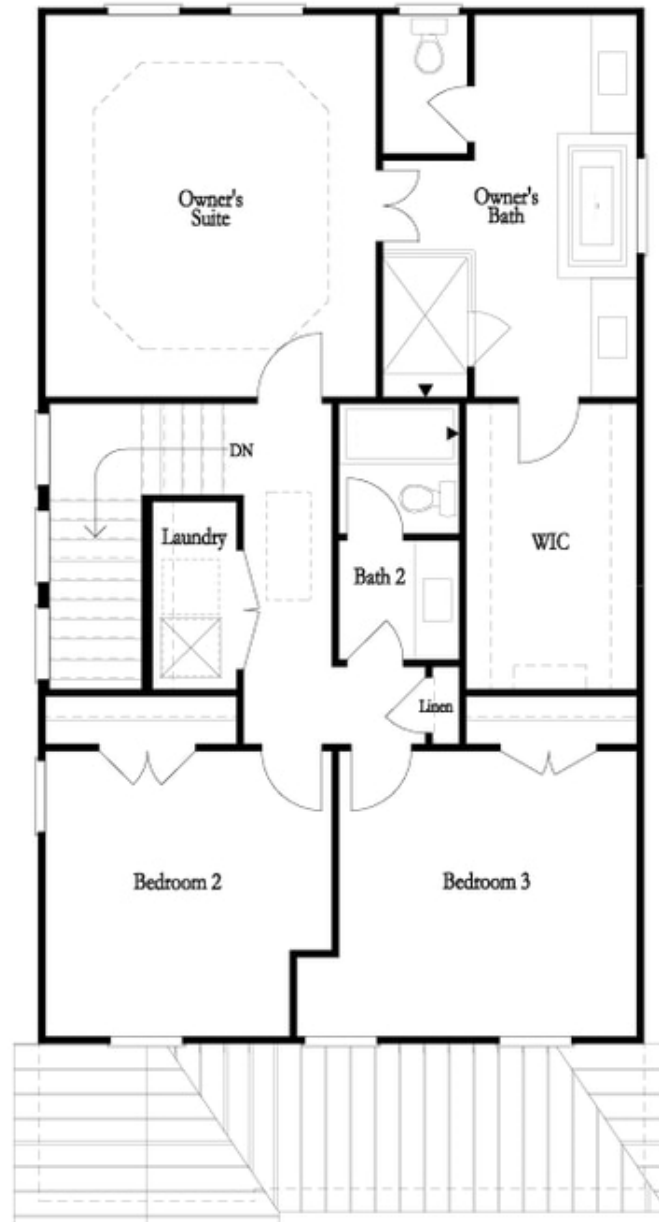

**Want to Know More
About This Home?**

CONTACT OUR COMMUNITY SALES MANAGER
Call Us @ 470.509.9930