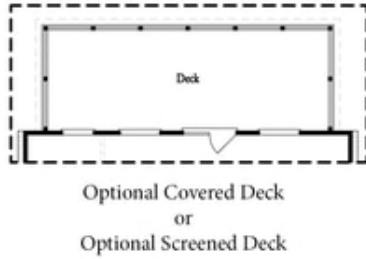

**Want to Know More
About This Home?**

CONTACT OUR COMMUNITY SALES MANAGER
Call Us @ 470.509.9930