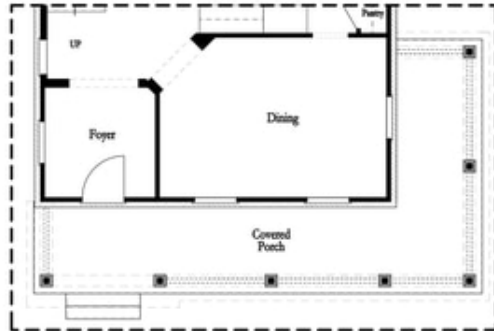

**Want to Know More
About This Home?**

CONTACT OUR COMMUNITY SALES MANAGER
Call Us @ 470.509.9930