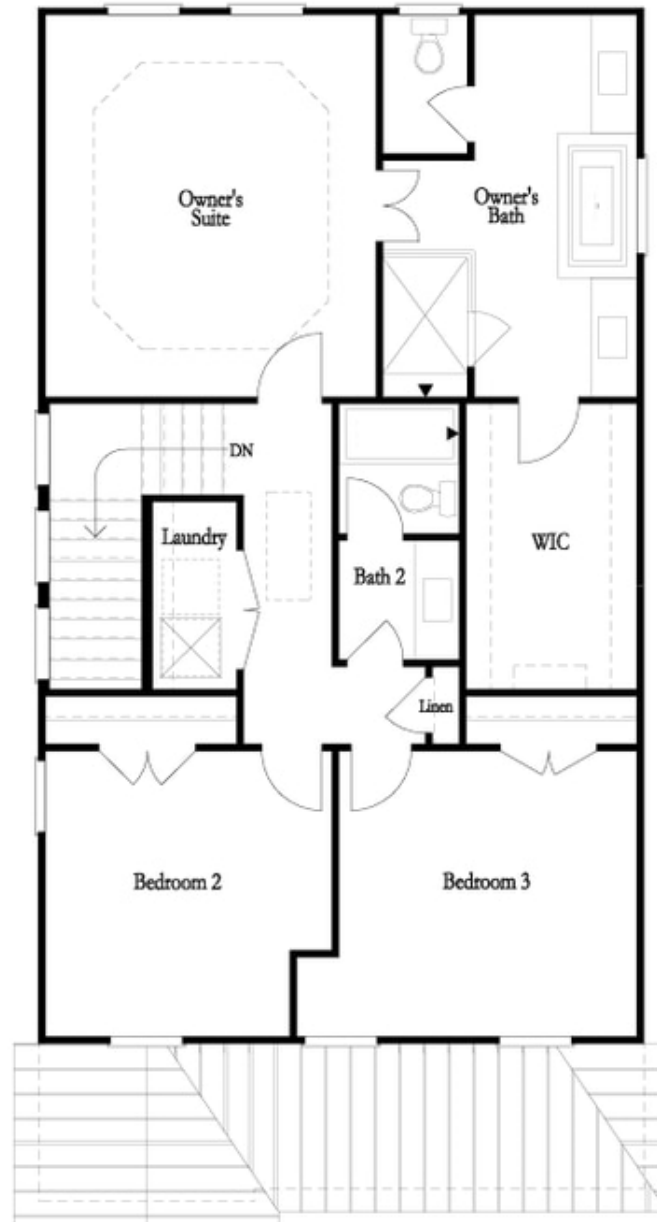

**Want to Know More
About This Home?**

CONTACT OUR COMMUNITY SALES MANAGER
Call Us @ 470.509.9930