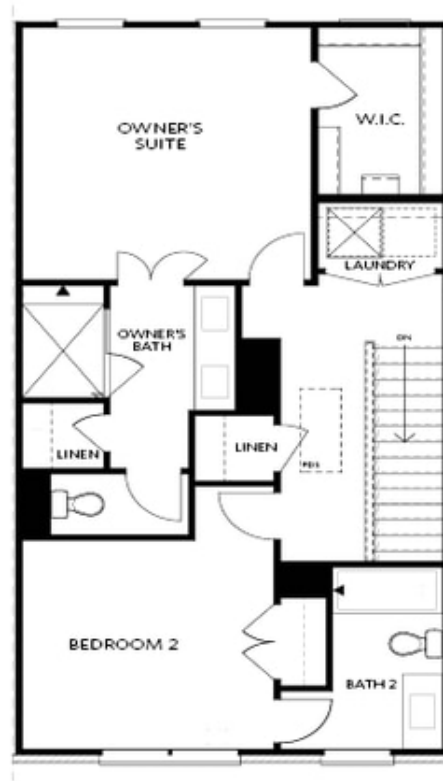

PRICED AT  
**\$538,400**

 2004 Sq Ft

 3 Beds

 3.5 Baths

 2 Car Garage

 3.0 Story

Come see our Glendale END unit!! This is one of our last remaining North/Northeast facing townhomes available in our Brackley community. This spacious 3 story, 3 bedroom and 3.5 bath home is under construction at this time. Estimated time frame for completion in late summer of 2024. This gorgeous home is located conveniently in the front of the community and will provide a gorgeous view of our community's amenities, including doggie park, pool with cabana, wide sidewalks and the mail kiosk areas. So pretty!!! Our community is built by The Providence Group and is an Atlanta based builder with more than 22 years' experience. Come see us after you check out others and you automatically notice the upgraded "standards" that we provide! This particular home is an END unit which sports extra windows to bring in that Georgia Sunshine!! It will also feature a Sunroom, terrace level walk-in shower, a separate tub and shower in the primary bathroom!! The 9-foot ceilings on each floor allow you to enjoy elongated windows to let all the natural light and provide you with a view of these gorgeous sunsets, we have here!! We provide an easy and elevated lifestyle! And speaking of easy, ...

**Want to Know More  
About This Home?**

CONTACT OUR COMMUNITY SALES MANAGER  
Call Us @ 470.509.9930

TERRACE

Elevations B & C Floor Plan Layout

**Want to Know More  
About This Home?**

CONTACT OUR COMMUNITY SALES MANAGER  
Call Us @ 470.509.9930

FIRST FLOOR

Elevations B & C Floor Plan Layout

**Want to Know More  
About This Home?**

CONTACT OUR COMMUNITY SALES MANAGER  
Call Us @ 470.509.9930

**SECOND FLOOR**

Elevations B & C Floor Plan Layout

**Want to Know More  
About This Home?**

CONTACT OUR COMMUNITY SALES MANAGER  
Call Us @ 470.509.9930

OPT Bath 3 Shower ilo  
 Tub/Shower Combo

OPT Sunroom ilo Full Deck

OPT Owner's  
 Walk-Through Shower

OPT Stair Landing  
 on Terrace

OPT Fireplace