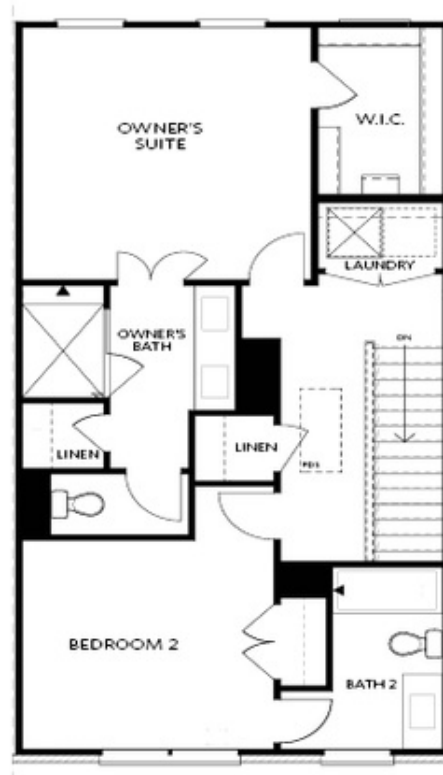

PRICED AT  
**\$491,150**

 **1893 Sq Ft**

 **3 Beds**

 **3.5 Baths**

 **2 Car Garage**

 **3.0 Story**

**Spring into a New Home!! Come see our newest community, The Brackley located in Cumming GA. Easy to get to with access to GA 400 less than a mile away. If you are looking for a townhome with convenience to shopping, restaurants, Lake Lanier, and the Sawnee mountains, look no further! You have found us! Our Glendale townhome is a spacious 3 story, 3 bedroom with 3.5 bath home that feels spacious and bright! 9-foot ceilings are on all 3 floors. Tons of windows to bring in that gorgeous Georgia sunshine. The terrace level hosts a bedroom with full bath, or it's the perfect office space. The second floor contains all your living space. Ample kitchen storage with a huge island. GE appliances come with the home: dishwasher, vent hood, gas oven and microwave. Soft touch doors and drawers, under counter lighting, and quartz countertop are just some of the finishes you will find in this kitchen. Enjoy your deck overlooking the woods! Upstairs, the primary suite will be found. Roomy and huge closet. The bathroom has a glass enclosed frameless shower and double vanities. Secondary bedroom with its own ensuite is just down the hall. Laundry is also conveniently ...**

**Want to Know More  
About This Home?**

**CONTACT OUR COMMUNITY SALES MANAGER**  
**Call Us @ 470.509.9930**

TERRACE

Elevations B & C Floor Plan Layout

Want to Know More  
About This Home?

CONTACT OUR COMMUNITY SALES MANAGER  
Call Us @ 470.509.9930

FIRST FLOOR

Elevations B & C Floor Plan Layout

Want to Know More  
About This Home?

CONTACT OUR COMMUNITY SALES MANAGER  
Call Us @ 470.509.9930

SECOND FLOOR

Elevations B & C Floor Plan Layout

Want to Know More  
About This Home?

CONTACT OUR COMMUNITY SALES MANAGER  
Call Us @ 470.509.9930

OPT Bath 3 Shower ilo  
Tub/Shower Combo

OPT Sunroom ilo Full Deck

OPT Owner's  
Walk-Through Shower

OPT Stair Landing  
on Terrace

OPT Fireplace