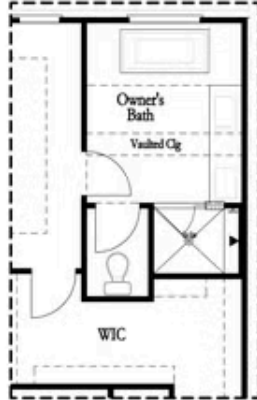

PRICED AT
\$470,950

-  1752 Sq Ft
-  3 Beds
-  2.5 Baths
-  2 Car Garage
-  2.0 Story

Elevate your life in 2023 with a new home by The Providence Group Brackley community!! 2 story living with the Brittany townhome floor plan that features the entrance on the main level with front entry garage. This community is in a highly desirable location located in downtown Cumming, Forsyth County. The cozy fenced backyard includes a outdoor patio for the best in outdoor entertaining. A private foyer leads you to the open main floor with open concept family room, dining room and Gourmet Kitchen. The kitchen has stainless appliances, quartz counters and a large island that overlooks the main floor living space. Upstairs you will find a spacious Owner's suite with wooded view, walk-in shower and dual vanities. Secondary bedrooms are on the opposite end of the hallway with a shared bathroom. The laundry room is located on the upper level for easy convenience. \$5,000 in Closing Costs when using one of our 5 Preferred Lenders. We are Minutes away from GA400, The Marketplace, The Collections, Cumming City Center and Lake Lanier. *Pictures are of a previously built home and floor plan by The Providence Group, Photos are for representation purposes only and are not of the actual home or ...

Patio

8' Slider Door

Screened Patio

Screened Patio

Covered Patio

Covered Patio

Fireplace

Linear Fireplace

**Want to Know More
About This Home?**

CONTACT OUR COMMUNITY SALES MANAGER
Call Us @ 470.509.9930

Second Floor Options

Shower with Freestanding Tub Combo

Shower with Decked Tub Combo

Owner's Rear Options

Shower with Freestanding Tub Combo