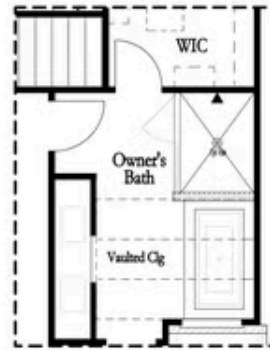

PRICED AT
\$470,950

-  1752 Sq Ft
-  3 Beds
-  2.5 Baths
-  2 Car Garage
-  2.0 Story

Elevate your life in 2023 with a new home by The Providence Group Brackley community!! 2 story living with the Brittany townhome floor plan that features the entrance on the main level with front entry garage. This community is in a highly desirable location located in downtown Cumming, Forsyth County. The cozy fenced backyard includes a outdoor patio for the best in outdoor entertaining. A private foyer leads you to the open main floor with open concept family room, dining room and Gourmet Kitchen. The kitchen has stainless appliances, quartz counters and a large island that overlooks the main floor living space. Upstairs you will find a spacious Owner's suite with wooded view, walk-in shower and dual vanities. Secondary bedrooms are on the opposite end of the hallway with a shared bathroom. The laundry room is located on the upper level for easy convenience. \$5,000 in Closing Costs when using one of our 5 Preferred Lenders. We are Minutes away from GA400, The Marketplace, The Collections, Cumming City Center and Lake Lanier. *Pictures are of a previously built home and floor plan by The Providence Group, Photos are for representation purposes only and are not of the actual home or ...

**Want to Know More
About This Home?**

CONTACT OUR COMMUNITY SALES MANAGER
Call Us @ 470.509.9930

Second Floor Options

Shower with Freestanding Tub Combo

Shower with Decked Tub Combo

Owner's Rear Options

Shower with Freestanding Tub Combo