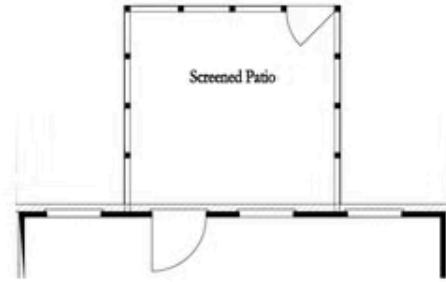

Screened Patio

Screened Patio