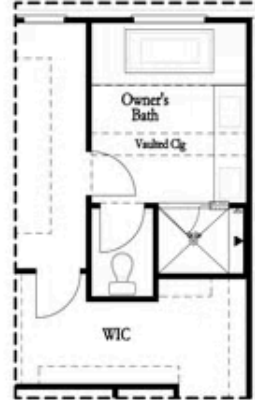

PRICED AT
\$470,950

-  1752 Sq Ft
-  3 Beds
-  2.5 Baths
-  2 Car Garage
-  2.0 Story

Elevate your life in 2023 with a new home by The Providence Group Brackley community!! 2 story living with the Brittany townhome floor plan that features the entrance on the main level with front entry garage. This community is in a highly desirable location located in downtown Cumming, Forsyth County. The cozy fenced backyard includes a outdoor patio for the best in outdoor entertaining. A private foyer leads you to the open main floor with open concept family room, dining room and Gourmet Kitchen. The kitchen has stainless appliances, quartz counters and a large island that overlooks the main floor living space. Upstairs you will find a spacious Owner's suite with wooded view, walk-in shower and dual vanities. Secondary bedrooms are on the opposite end of the hallway with a shared bathroom. The laundry room is located on the upper level for easy convenience. \$5,000 in Closing Costs when using one of our 5 Preferred Lenders. We are Minutes away from GA400, The Marketplace, The Collections, Cumming City Center and Lake Lanier. *Pictures are of a previously built home and floor plan by The Providence Group, Photos are for representation purposes only and are not of the actual home or ...

Patio

8' Slider Door

Screened Patio

Screened Patio

Covered Patio

Covered Patio

Fireplace

Linear Fireplace

**Want to Know More
About This Home?**

CONTACT OUR COMMUNITY SALES MANAGER
Call Us @ 470.509.9930

Second Floor Options

Shower with Freestanding Tub Combo

Shower with Decked Tub Combo

Owner's Rear Options

Shower with Freestanding Tub Combo