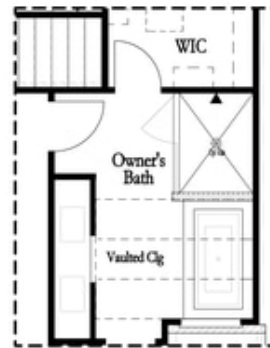

PRICED AT  
**\$507,150**

 1752 Sq Ft

 3 Beds

 2.5 Baths

 2 Car Garage

 2.0 Story

Elevate your Life in 2023!!! Come see what everyone is talking about, the newest community in Cumming, GA by The Providence Group. This awesome community is conveniently located just one mile from GA 400. Love to shop? We are just around the corner from The City Center. Love the lake? We are just minutes away from your favorite Lake Lanier!! The Marketplace, The Collections, all just minutes away from this new community. This adorable townhome is our Brittany model. This charming 2 story home has a front entry garage and is just 2 floors!! Your family room and dining room have a wonderful view of the woods in your private backyard area and you can enjoy your covered deck in the Georgia evenings. Plenty of entertaining space in the downstairs area of this home. Quartz kitchen countertops are standard in our homes. Under counter lighting and soft close cabinets are included features that make our homes different from the rest. Roomy and oversized Primary bedroom upstairs contains large closets, and the primary bathroom will have his/her vanities and separate tub and shower. The two secondary bedrooms are spacious and will share a bathroom. The laundry room is conveniently located upstairs ...

Linear Fireplace

Want to Know More  
 About This Home?

CONTACT OUR NEW HOME NAVIGATOR

**NONE**

Call Us @ 470-509-9930

Second Floor Options

Shower with Freestanding Tub Combo

Shower with Decked Tub Combo

Owner's Rear Options

Shower with Freestanding Tub Combo

Shower with Decked Tub Combo

Owner's Front Options

Want to Know More  
 About This Home?

CONTACT OUR NEW HOME NAVIGATOR

**NONE**

Call Us @ 470-509-9930