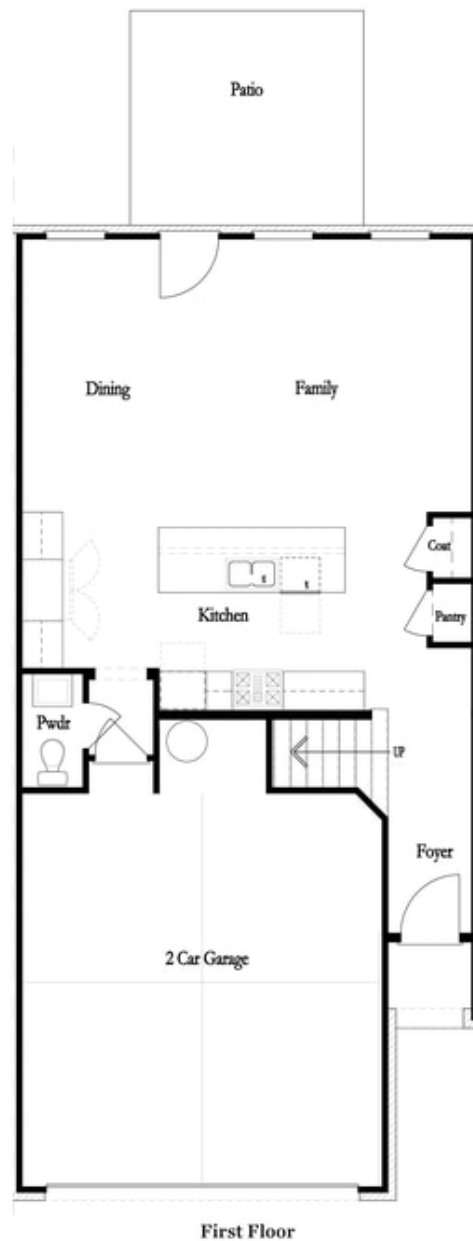

**Want to Know More
About This Home?**

CONTACT OUR NEW HOME NAVIGATOR

NONE

Call Us @ 470-509-9930