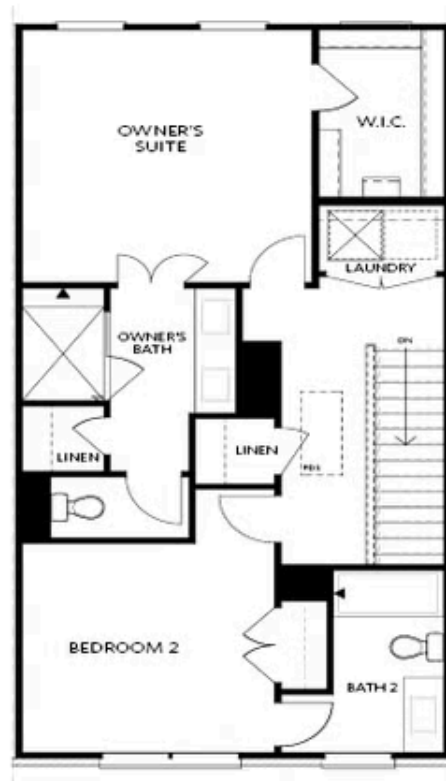

PRICED AT  
**\$491,150**

 1893 Sq Ft

 3 Beds

 3.5 Baths

 2 Car Garage

 3.0 Story

Spring into a New Home!! Come see our newest community, The Brackley located in Cumming GA. Easy to get to with access to GA 400 less than a mile away. If you are looking for a townhome with convenience to shopping, restaurants, Lake Lanier, and the Sawnee mountains, look no further! You have found us! Our Glendale townhome is a spacious 3 story, 3 bedroom with 3.5 bath home that feels spacious and bright! 9-foot ceilings are on all 3 floors. Tons of windows to bring in that gorgeous Georgia sunshine. The terrace level hosts a bedroom with full bath, or it's the perfect office space. The second floor contains all your living space. Ample kitchen storage with a huge island. GE appliances come with the home: dishwasher, vent hood, gas oven and microwave. Soft touch doors and drawers, under counter lighting, and quartz countertop are just some of the finishes you will find in this kitchen. Enjoy your deck overlooking the woods! Upstairs, the primary suite will be found. Roomy and huge closet. The bathroom has a glass enclosed frameless shower and double vanities. Secondary bedroom with its own ensuite is just down the hall. Laundry is also conveniently ...

**Want to Know More  
About This Home?**

CONTACT OUR COMMUNITY SALES MANAGER  
Call Us @ 470.509.9930

TERRACE

Elevations B & C Floor Plan Layout

Want to Know More  
About This Home?

CONTACT OUR COMMUNITY SALES MANAGER  
Call Us @ 470.509.9930

FIRST FLOOR

Elevations B & C Floor Plan Layout

Want to Know More  
About This Home?

CONTACT OUR COMMUNITY SALES MANAGER  
Call Us @ 470.509.9930

**SECOND FLOOR**

Elevations B & C Floor Plan Layout

**Want to Know More  
About This Home?**

CONTACT OUR COMMUNITY SALES MANAGER  
Call Us @ 470.509.9930

OPT Bath 3 Shower ilo  
 Tub/Shower Combo

OPT Sunroom ilo Full Deck

OPT Owner's  
 Walk-Through Shower

OPT Stair Landing  
 on Terrace

OPT Fireplace