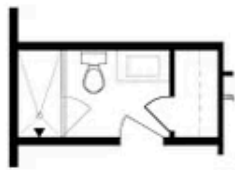

OPT Bath 3 Shower ilo
Tub/Shower Combo