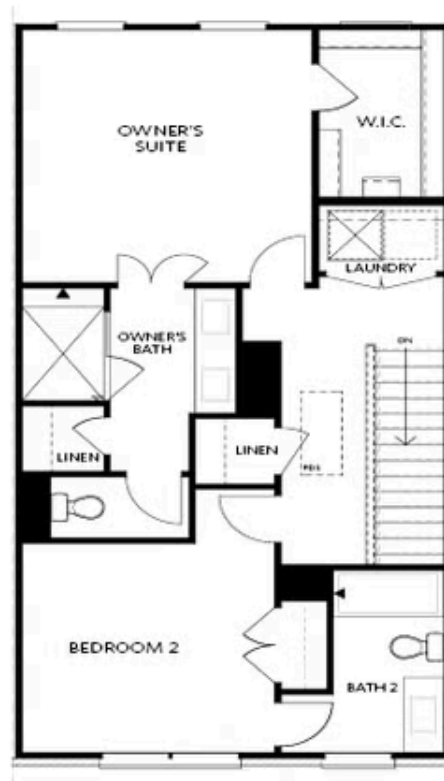

PRICED AT  
**\$532,900**

 2004 Sq Ft

 3 Beds

 3.5 Baths

 2 Car Garage

 3.0 Story

Spring into a New Home!! Are you looking for an INVESTMENT OPPORTUNITY this year? Are you looking for a quick move-in?? Then look no further, come see us at the Brackley in Cumming. This spacious 3 story, 3 bedroom and 3.5 bath home is under construction at this time. Estimated time frame for completion is March/April of 2024. The Providence Group is an Atlanta based builder with more than 22 year's experience. Come see us after you check out others and you automatically notice the upgraded "standards" that we provide! The Brackley community will host a doggie park for our four-legged friends, a fabulous pool and cabana, wide sidewalks, a great green space for meeting your neighbors, a picnic, soccer etc. This particular home is an end unit which sports extra windows to bring in that Georgia Sunshine!! 9-foot ceilings on each floor allows you to enjoy elongated windows to let all the natural light and provide you with a view of these gorgeous sunsets, we have here!! We provide an easy and elevated lifestyle! And speaking of easy, your HOA will maintain your lawn for you! The Glendale is a well laid out home with 9-foot ceilings located on ...

**Want to Know More  
About This Home?**

CONTACT OUR COMMUNITY SALES MANAGER  
Call Us @ 470.509.9930

TERRACE

Elevations B & C Floor Plan Layout

Want to Know More  
About This Home?

CONTACT OUR COMMUNITY SALES MANAGER  
Call Us @ 470.509.9930

FIRST FLOOR

Elevations B & C Floor Plan Layout

Want to Know More  
About This Home?

CONTACT OUR COMMUNITY SALES MANAGER  
Call Us @ 470.509.9930

SECOND FLOOR

Elevations B & C Floor Plan Layout

Want to Know More  
About This Home?

CONTACT OUR COMMUNITY SALES MANAGER  
Call Us @ 470.509.9930

OPT Bath 3 Shower ilo  
 Tub/Shower Combo

OPT Sunroom ilo Full Deck

OPT Owner's  
 Walk-Through Shower

OPT Stair Landing  
 on Terrace

OPT Fireplace