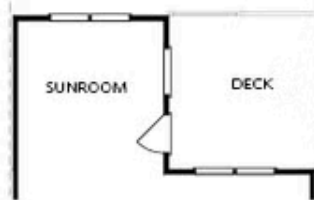

FIRST FLOOR

Elevations B & C Floor Plan Layout

Want to Know More  
About This Home?

CONTACT OUR COMMUNITY SALES MANAGER  
Call Us @ 470.509.9930

SECOND FLOOR

Elevations B & C Floor Plan Layout

Want to Know More  
About This Home?

CONTACT OUR COMMUNITY SALES MANAGER  
Call Us @ 470.509.9930

OPT Bath 3 Shower ilo  
 Tub/Shower Combo

OPT Sunroom ilo Full Deck

OPT Owner's  
 Walk-Through Shower

OPT Stair Landing  
 on Terrace

OPT Fireplace